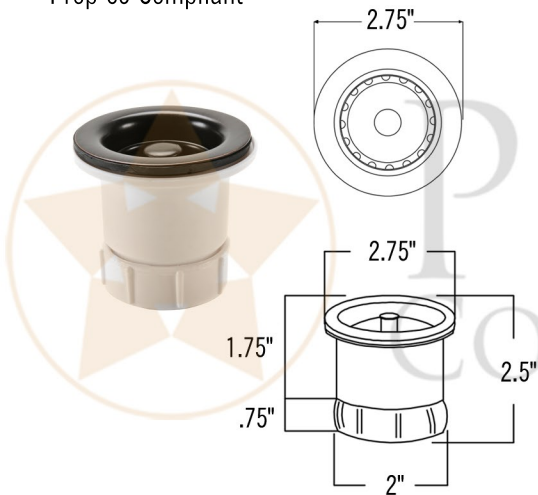

PREMIER  
COPPER PRODUCTS

MODEL NUMBER: BSP5\_BS15FDB2-B

- \* Description: 15" Square Fleur De Lis Copper Bar/Prep Sink with 2" Drain Opening
- \* Outer Dimension: 15" x 15" x 7"
- \* Inner Dimension: 13" x 13" x 7"
- \* Rim: 1"
- \* Drain Opening: 2"
- \* Finish: Oil Rubbed Bronze
- \* Design: Fleur De Lis

## PACKAGE INCLUDES THE FOLLOWING ACCESSORIES:

- \* 2" Basket Strainer Drain / ORB Finish (Model# D-133ORB)
- \* Copper Sink Wax (Model# W900-WAX)
- \* Neutral Cure Copper Sink Installation Silicone (Model# C900-ORB)

### DRAIN DETAILS (Model# D-133ORB)

- \* Description: 2" Bar Basket Sink Drain
- \* Upper Flange Dimension: 2.75"
- \* Material: Solid Brass
- \* Prop 65 Compliant

### SILICONE DETAILS (Model# C900-ORB)

- \* Description: Neutral Cure Copper Sink Installation Silicone
- \* Color: Oil Rubbed Bronze
- \* Size: 4.7oz