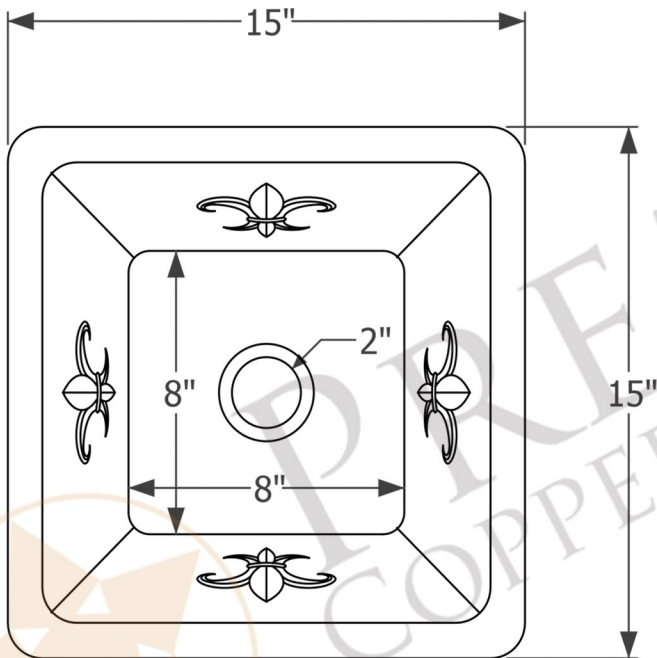

PREMIER
COPPER PRODUCTS

MODEL NUMBER: BSP5_BS15FDB2-B

- Description: 15" Square Fleur De Lis Copper Bar/Prep Sink with 2" Drain Opening
- Outer Dimension: 15" x 15" x 7"
- Inner Dimension: 13" x 13" x 7"
- Rim: 1"
- Drain Opening: 2"
- Finish: Oil Rubbed Bronze
- Design: Fleur De Lis

CODE/STANDARD COMPLIANCE

* IAPMO/cUPC LISTED

* ORB: Oil Rubbed Bronze

THIS PRODUCT IS HAND CRAFTED, SMALL VARIANCES IN COLOR AND SIZE MAY OCCUR.
DO NOT MAKE ANY INSTALLATION CUTS UNTIL YOU RECEIVE YOUR ITEM(S).