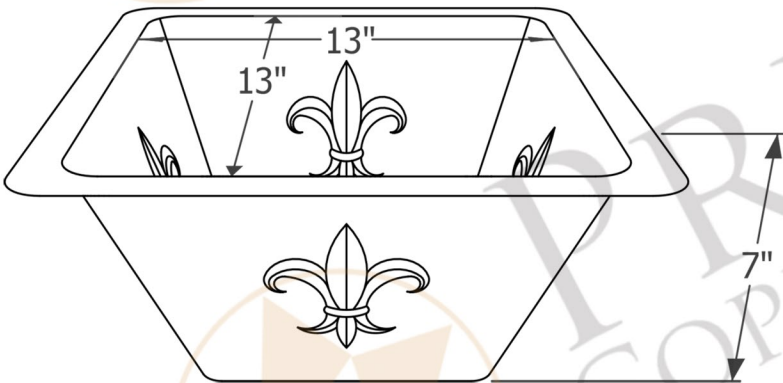

PREMIER
COPPER PRODUCTS

MODEL NUMBER: BSP5_BS15FDB2-B

- Description: 15" Square Fleur De Lis Copper Bar/Prep Sink with 2" Drain Opening
- Outer Dimension: 15" x 15" x 7"
- Inner Dimension: 13" x 13" x 7"
- Rim: 1"
- Drain Opening: 2"
- Finish: Oil Rubbed Bronze
- Design: Fleur De Lis

CODE/STANDARD COMPLIANCE

* IAPMO/cUPC LISTED

* ORB: Oil Rubbed Bronze

THIS PRODUCT IS HAND CRAFTED, SMALL VARIANCES IN COLOR AND SIZE MAY OCCUR.
DO NOT MAKE ANY INSTALLATION CUTS UNTIL YOU RECEIVE YOUR ITEM(S).