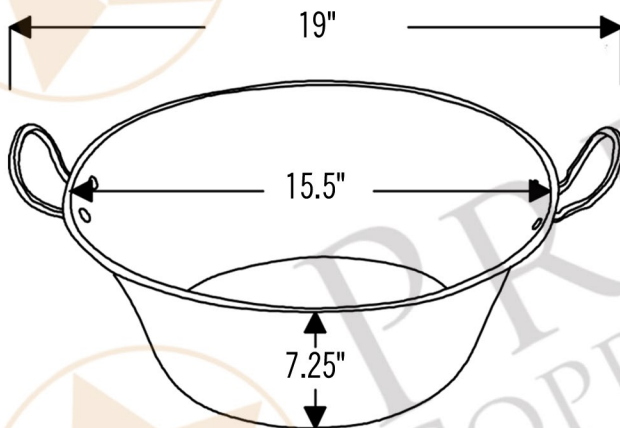

PREMIER
COPPER PRODUCTS

MODEL NUMBER: BSP5_VO16DB-P

- Description: Oval Bucket Vessel Hammered Copper Sink with Handles
- Outer Dimension: 19" x 12.5" x 7.25" (with handles)
- Outer Dimension: 16" x 12.5" x 7.25" (without handles)
- Inner Dimension: 15.5" x 12" x 7.25"
- Bottom Dimension: 11" x 8.75"
- Rim: 1/4" Wire Rim
- Drain Opening: 1.5"
- Finish: Oil Rubbed Bronze

CODE/STANDARD COMPLIANCE

* IAPMO/cUPC LISTED

* ORB: Oil Rubbed Bronze

THIS PRODUCT IS HAND CRAFTED, SMALL VARIANCES IN COLOR AND SIZE MAY OCCUR.
DO NOT MAKE ANY INSTALLATION CUTS UNTIL YOU RECEIVE YOUR ITEM(S).