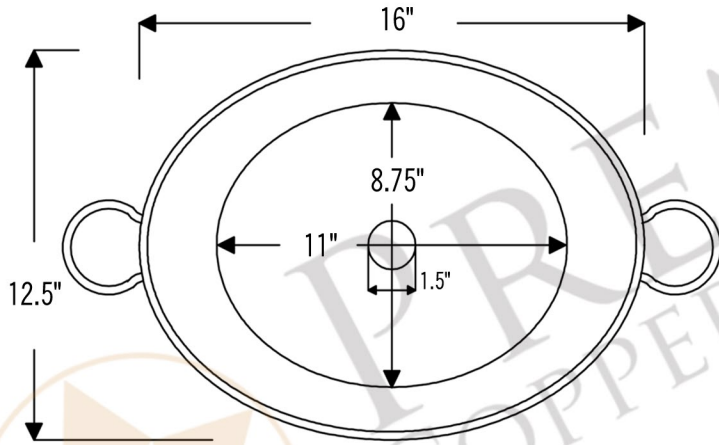

PREMIER
COPPER PRODUCTS

MODEL NUMBER: BSP5_VO16DB-P

- Description: Oval Bucket Vessel Hammered Copper Sink with Handles
- Outer Dimension: 19" x 12.5" x 7.25" (with handles)
- Outer Dimension: 16" x 12.5" x 7.25" (without handles)
- Inner Dimension: 15.5" x 12" x 7.25"
- Bottom Dimension: 11" x 8.75"
- Rim: 1/4" Wire Rim
- Drain Opening: 1.5"
- Finish: Oil Rubbed Bronze

CODE/STANDARD COMPLIANCE

* IAPMO/cUPC LISTED

* ORB: Oil Rubbed Bronze

THIS PRODUCT IS HAND CRAFTED, SMALL VARIANCES IN COLOR AND SIZE MAY OCCUR.
DO NOT MAKE ANY INSTALLATION CUTS UNTIL YOU RECEIVE YOUR ITEM(S).