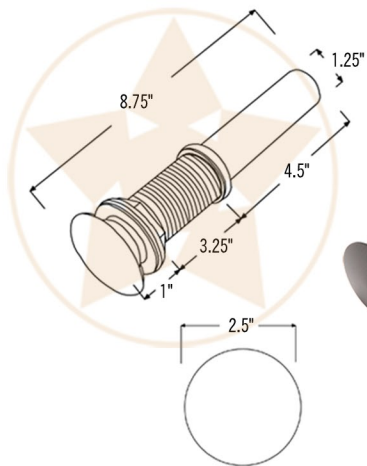

PREMIER
COPPER PRODUCTS

MODEL NUMBER: BSP5_VO16DB-P

- * Description: Oval Bucket Vessel Hammered Copper Sink with Handles
- * Outer Dimension: 19" x 12.5" x 7.25" (with handles)
- * Outer Dimension: 16" x 12.5" x 7.25" (without handles)
- * Inner Dimension: 15.5" x 12" x 7.25"
- * Bottom Dimension: 11" x 8.75"
- * Rim: 1/4" Wire Rim
- * Drain Opening: 1.5"
- * Finish: Oil Rubbed Bronze

PACKAGE INCLUDES THE FOLLOWING ACCESSORIES:

- * 1.5" Non-Overflow Pop-Up Bathroom Sink Drain / ORB Finish (Model# D-208ORB)
- * Copper Sink Wax (Model# W900-WAX)
- * Neutral Cure Copper Sink Installation Silicone (Model# C900-ORB)

* ORB: Oil Rubbed Bronze

DRAIN DETAILS (Model# D-208ORB)

- * Description: 1.5" Non-Overflow Pop-Up Bathroom Sink Drain
- * Design: Push Up Top
- * Upper Flange Dimension: 2"
- * Material: Solid Brass
- * Prop 65 Compliant

SILICONE DETAILS (Model# C900-ORB)

- * Description: Neutral Cure Copper Sink Installation Silicone
- * Color: Oil Rubbed Bronze
- * Size: 4.7oz