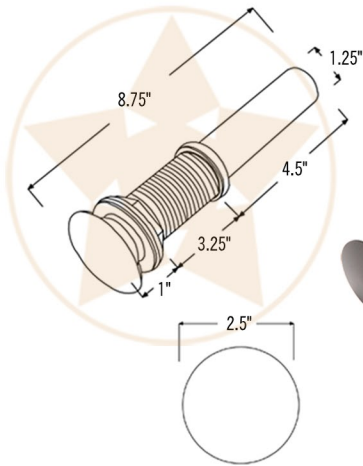

PREMIER  
COPPER PRODUCTS

MODEL NUMBER: BSP5\_LO19FDB-P

- \* Description: Oval Under Counter Hammered Copper Bathroom Sink
- \* Outer Dimension: 19" x 14" x 6"
- \* Inner Dimension: 17" x 12" x 6"
- \* Rim: 1"
- \* Drain Opening: 1.5"
- \* Finish: Oil Rubbed Bronze

## PACKAGE INCLUDES THE FOLLOWING ACCESSORIES:

- \* 1.5" Non-Overflow Pop-Up Bathroom Sink Drain / ORB Finish (Model# D-208ORB)
- \* Copper Sink Wax (Model# W900-WAX)
- \* Neutral Cure Copper Sink Installation Silicone (Model# C900-ORB)

### DRAIN DETAILS (Model# D-208ORB)

- \* Description: 1.5" Non-Overflow Pop-Up Bathroom Sink Drain
- \* Design: Push Up Top
- \* Upper Flange Dimension: 2"
- \* Material: Solid Brass
- \* Prop 65 Compliant

### SILICONE DETAILS (Model# C900-ORB)

- \* Description: Neutral Cure Copper Sink Installation Silicone
- \* Color: Oil Rubbed Bronze
- \* Size: 4.7oz