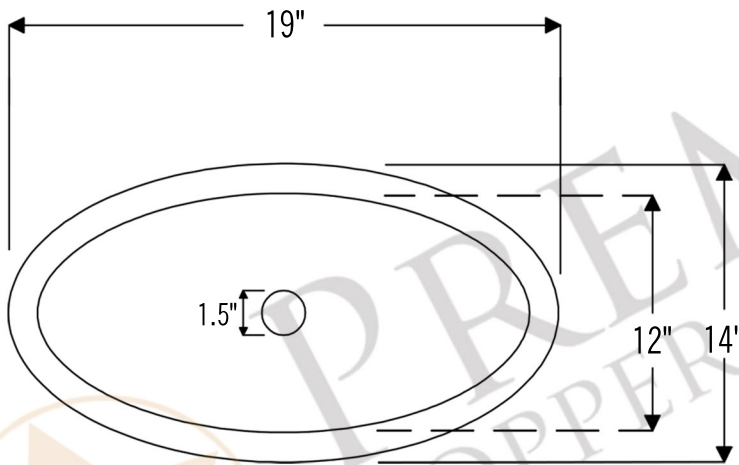

PREMIER
COPPER PRODUCTS

MODEL NUMBER: BSP5_LO19FDB-P

- Description: Oval Under Counter Hammered Copper Bathroom Sink
- Outer Dimension: 19" x 14" x 6"
- Inner Dimension: 17" x 12" x 6"
- Rim: 1"
- Drain Opening: 1.5"
- Finish: Oil Rubbed Bronze

CODE/STANDARD COMPLIANCE

* IAPMO/cUPC LISTED

* ORB: Oil Rubbed Bronze

THIS PRODUCT IS HAND CRAFTED, SMALL VARIANCES IN COLOR AND SIZE MAY OCCUR.
DO NOT MAKE ANY INSTALLATION CUTS UNTIL YOU RECEIVE YOUR ITEM(S).