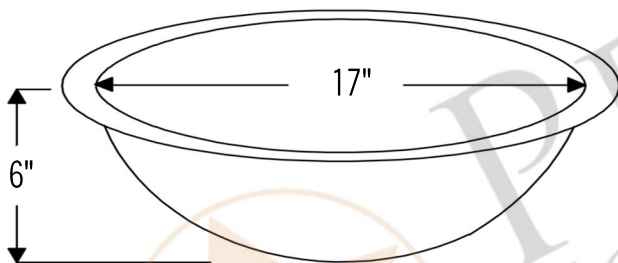

PREMIER
COPPER PRODUCTS

MODEL NUMBER: BSP5_LO19FDB-P

- Description: Oval Under Counter Hammered Copper Bathroom Sink
- Outer Dimension: 19" x 14" x 6"
- Inner Dimension: 17" x 12" x 6"
- Rim: 1"
- Drain Opening: 1.5"
- Finish: Oil Rubbed Bronze

CODE/STANDARD COMPLIANCE

* IAPMO/cUPC LISTED

* ORB: Oil Rubbed Bronze

THIS PRODUCT IS HAND CRAFTED, SMALL VARIANCES IN COLOR AND SIZE MAY OCCUR.
DO NOT MAKE ANY INSTALLATION CUTS UNTIL YOU RECEIVE YOUR ITEM(S).