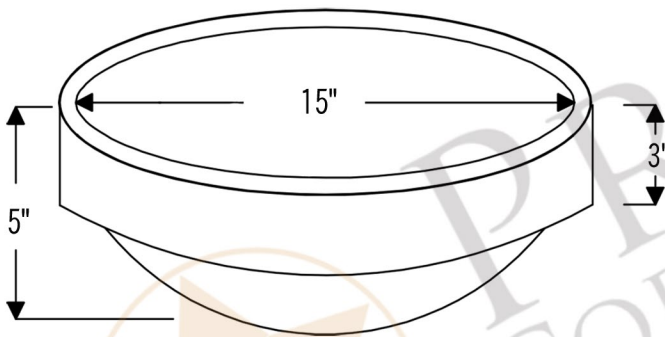

PREMIER
COPPER PRODUCTS

MODEL NUMBER: BSP5_V017SKDB-P

- Description: Compact Oval Skirted Vessel Hammered Copper Sink
- Outer Dimension: 17" x 13" x 5"
- Inner Dimension: 15" x 11"
- Skirt: 3"
- Drain Opening: 1.5"
- Finish: Oil Rubbed Bronze

CODE/STANDARD COMPLIANCE

* IAPMO/cUPC LISTED

* ORB: Oil Rubbed Bronze

THIS PRODUCT IS HAND CRAFTED, SMALL VARIANCES IN COLOR AND SIZE MAY OCCUR.
DO NOT MAKE ANY INSTALLATION CUTS UNTIL YOU RECEIVE YOUR ITEM(S).