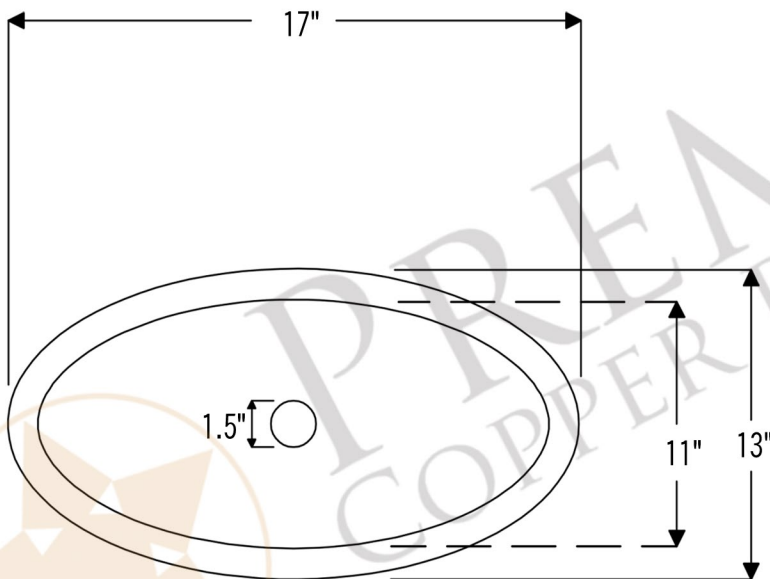

PREMIER
COPPER PRODUCTS

MODEL NUMBER: BSP5_V017SKDB-P

- Description: Compact Oval Skirted Vessel Hammered Copper Sink
- Outer Dimension: 17" x 13" x 5"
- Inner Dimension: 15" x 11"
- Skirt: 3"
- Drain Opening: 1.5"
- Finish: Oil Rubbed Bronze

CODE/STANDARD COMPLIANCE

* IAPMO/cUPC LISTED

* ORB: Oil Rubbed Bronze

THIS PRODUCT IS HAND CRAFTED, SMALL VARIANCES IN COLOR AND SIZE MAY OCCUR.
DO NOT MAKE ANY INSTALLATION CUTS UNTIL YOU RECEIVE YOUR ITEM(S).