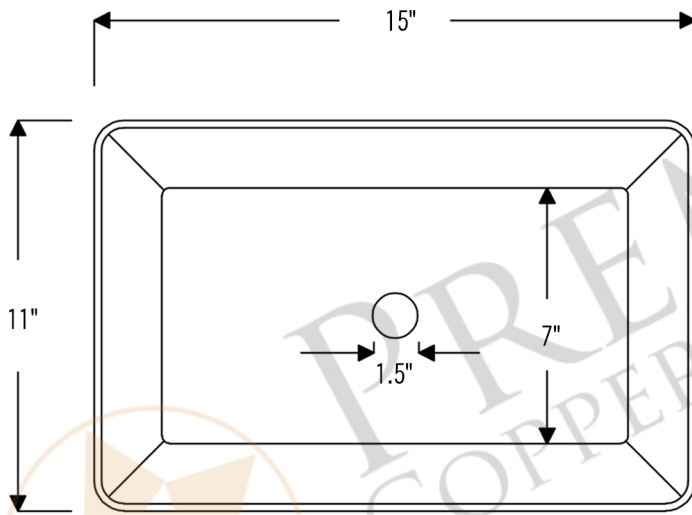

PREMIER
COPPER PRODUCTS

MODEL NUMBER: Tfvrec15db

DESCRIPTION: Terra Firma 15" Rectangle Vessel Sink

OUTER DIMENSION: 15" x 11" x 4"

BOTTOM SINK FLOOR DIMENSION: 11" x 7"

SINK HEIGHT: 4"

TEXTURE: Terra Firma

FINISH: Living Copper / Oil Rubbed Bronze

RIM: Hand Forged Polished Top Rim

DRAIN OPENING: 1.5"

INSTALLATION TYPE: Vessel

CODE/STANDARD COMPLIANCE

* IAPMO/cUPC LISTED

THIS PRODUCT IS HAND CRAFTED, SMALL VARIANCES IN COLOR AND SIZE MAY OCCUR.
DO NOT MAKE ANY INSTALLATION CUTS UNTIL YOU RECEIVE YOUR ITEM(S).