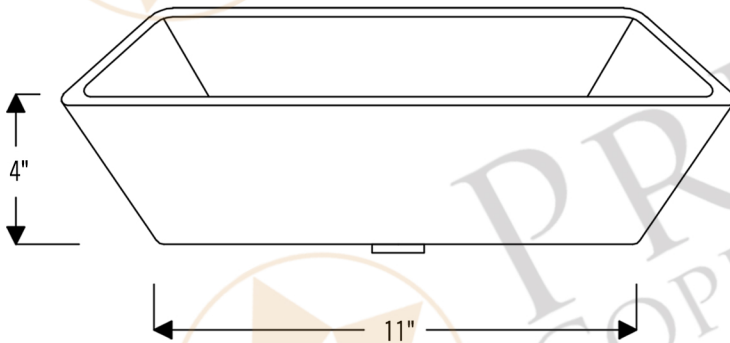

PREMIER
COPPER PRODUCTS

MODEL NUMBER: Tfvrec15db

DESCRIPTION: Terra Firma 15" Rectangle Vessel Sink

OUTER DIMENSION: 15" x 11" x 4"

BOTTOM SINK FLOOR DIMENSION: 11" x 7"

SINK HEIGHT: 4"

TEXTURE: Terra Firma

FINISH: Living Copper / Oil Rubbed Bronze

RIM: Hand Forged Polished Top Rim

DRAIN OPENING: 1.5"

INSTALLATION TYPE: Vessel

CODE/STANDARD COMPLIANCE

* IAPMO/cUPC LISTED

THIS PRODUCT IS HAND CRAFTED, SMALL VARIANCES IN COLOR AND SIZE MAY OCCUR.
DO NOT MAKE ANY INSTALLATION CUTS UNTIL YOU RECEIVE YOUR ITEM(S).