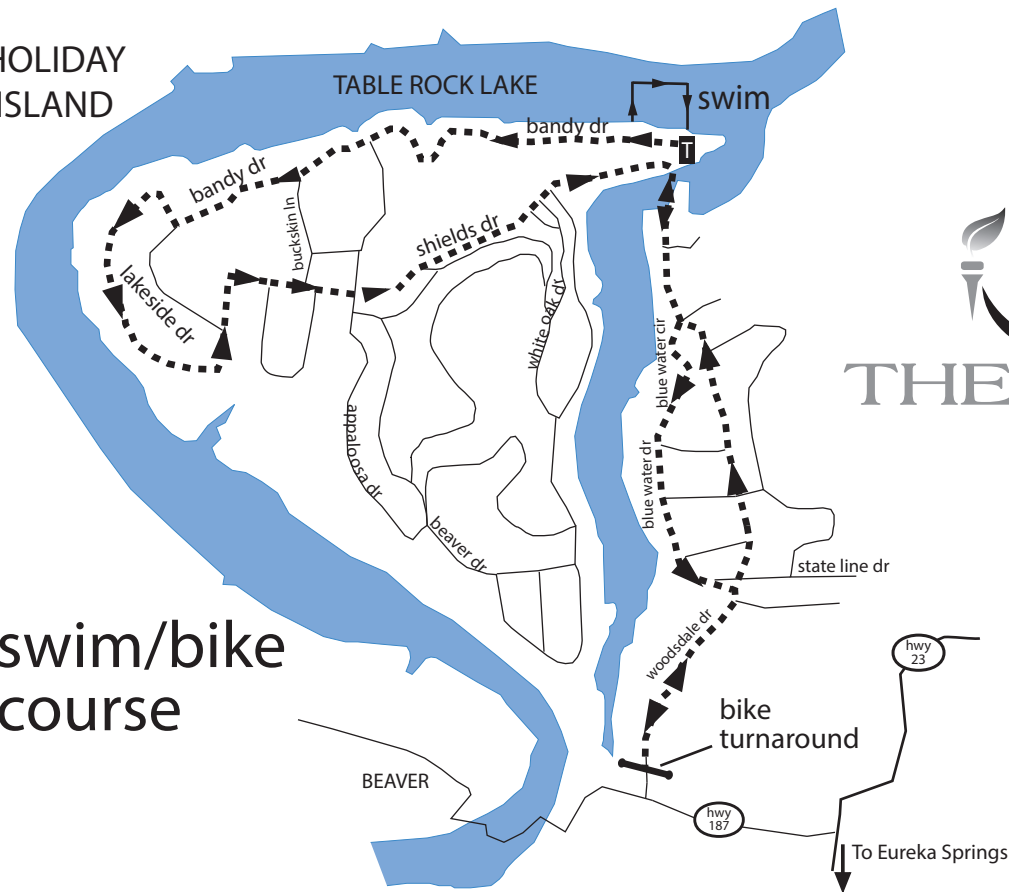

HOLIDAY ISLAND

TABLE ROCK LAKE

swim/bike course

BEAVER

TRIATHLON

Swim Course
300 yards

Bike Course
6.25 miles

Run Course
2 miles

swim	—▶
bike	- - -▶
run	· · · · ·▶
T	transition
P	parking
A	aid station

run course

run surfaces	
pavement	—
golf cart path	- - -
grass	■