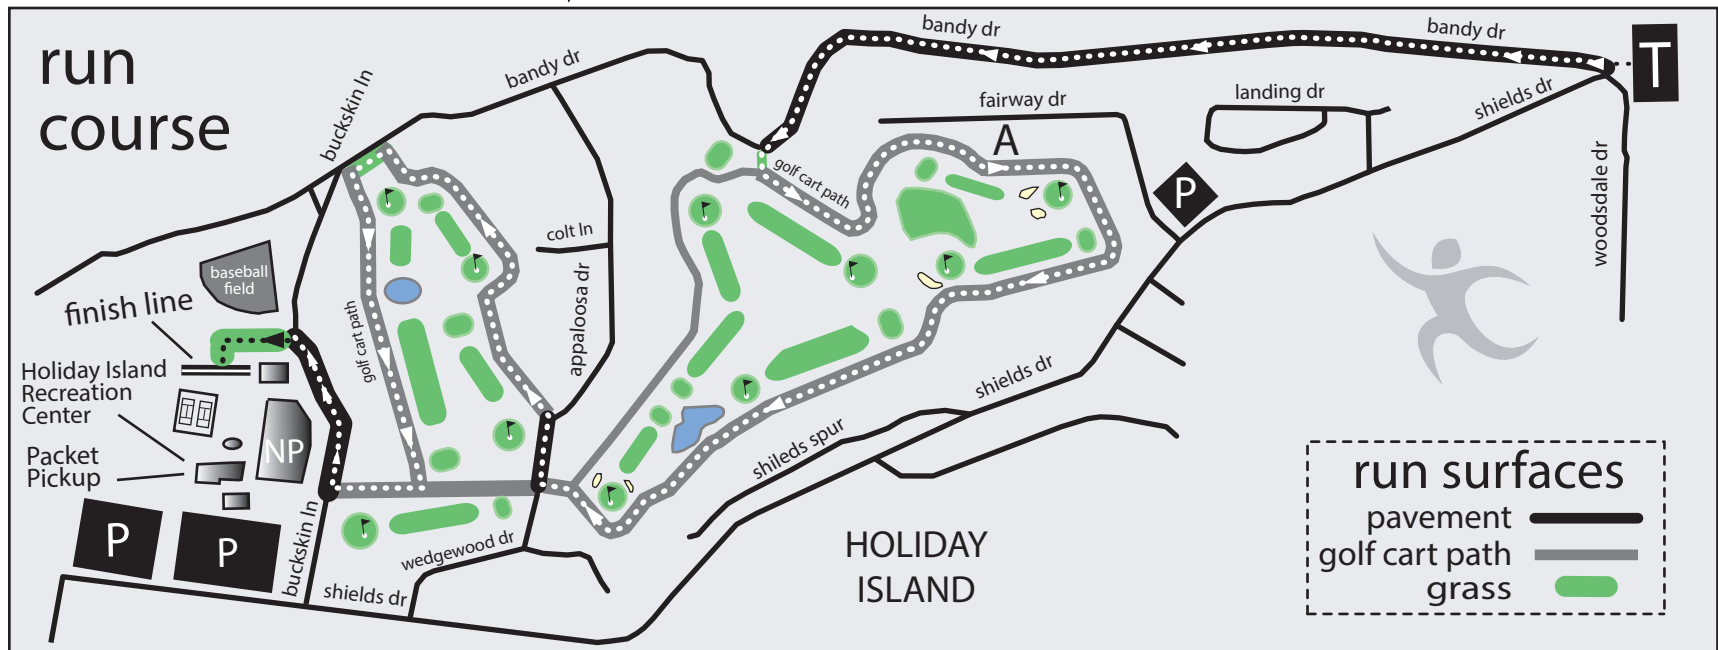

HOLIDAY ISLAND

TABLE ROCK LAKE

swim/bike course

BEAVER

TRIATHLON

Swim Course
300 yards

Bike Course
6.25 miles

Run Course
2 miles

swim	—▶
bike	- - -▶
run	· · · · ·▶
T	transition
P	parking
A	aid station

run course

run surfaces	
pavement	—
golf cart path	- - -
grass	■