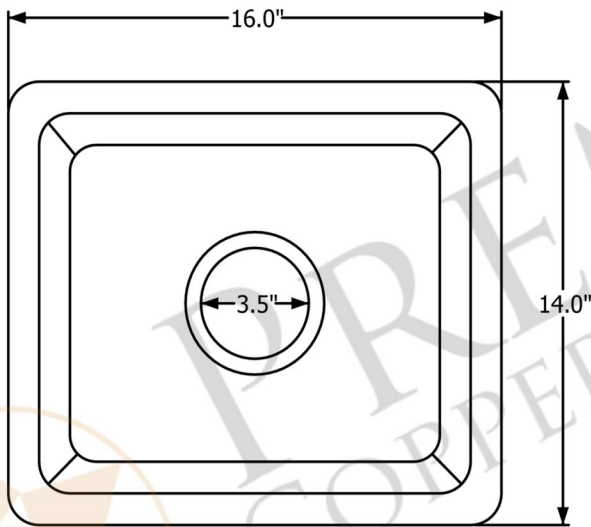

PREMIER
COPPER PRODUCTS

MODEL NUMBER: BSP5_BREC16DB-G

- Description: 16" Gourmet Rectangular Hammered Copper Bar/Prep Sink
- Outer Dimension: 16" x 14" x 8"
- Inner Dimension: 14" x 12" x 8"
- Rim: 1"
- Drain Opening: 3.5"
- Finish: Oil Rubbed Bronze

CODE/STANDARD COMPLIANCE

* IAPMO/cUPC LISTED

* ORB: Oil Rubbed Bronze

THIS PRODUCT IS HAND CRAFTED, SMALL VARIANCES IN COLOR AND SIZE MAY OCCUR.
DO NOT MAKE ANY INSTALLATION CUTS UNTIL YOU RECEIVE YOUR ITEM(S).