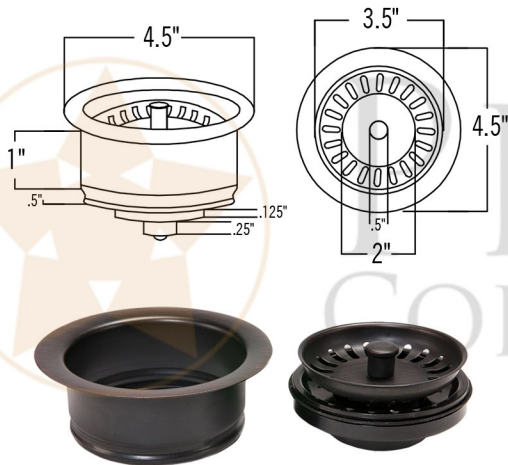

**PREMIER**  
COPPER PRODUCTS

**MODEL NUMBER: BSP5\_BREC16DB-G**

- \* Description: 16" Gourmet Rectangular Hammered Copper Bar/Prep Sink
- \* Outer Dimension: 16" x 14" x 8"
- \* Inner Dimension: 14" x 12" x 8"
- \* Rim: 1"
- \* Drain Opening: 3.5"
- \* Finish: Oil Rubbed Bronze

## PACKAGE INCLUDES THE FOLLOWING ACCESSORIES:

- \* 3.5" Deluxe Garbage Disposal Drain w/ Basket / ORB Finish (Model# D-1300RB)
- \* Copper Sink Wax (Model# W900-WAX)
- \* Neutral Cure Copper Sink Installation Silicone (Model# C900-ORB)

### DRAIN DETAILS (Model# D-1300RB)

- \* Description: 3.5" Garbage Disposal Drain
- \* Upper Flange Dimension: 4.5"
- \* Material: Solid Brass
- \* Prop 65 Compliant

### SILICONE DETAILS (Model# C900-ORB)

- \* Description: Neutral Cure Copper Sink Installation Silicone
- \* Color: Oil Rubbed Bronze
- \* Size: 4.7oz