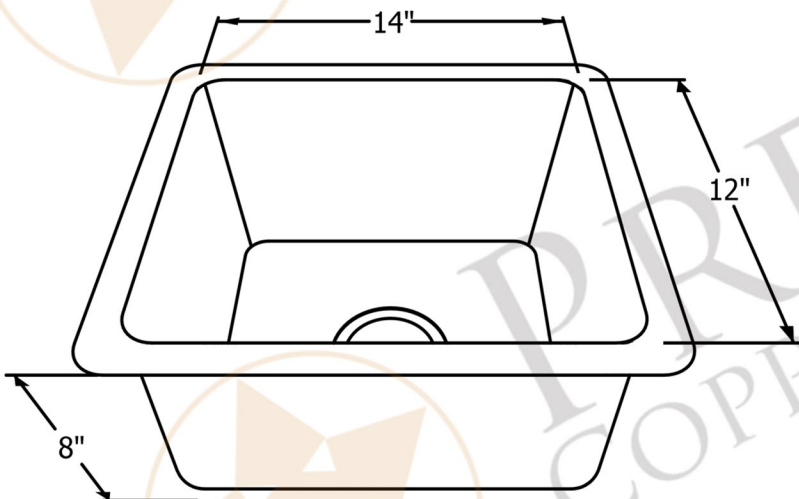

PREMIER
COPPER PRODUCTS

MODEL NUMBER: BSP5_BREC16DB-G

- Description: 16" Gourmet Rectangular Hammered Copper Bar/Prep Sink
- Outer Dimension: 16" x 14" x 8"
- Inner Dimension: 14" x 12" x 8"
- Rim: 1"
- Drain Opening: 3.5"
- Finish: Oil Rubbed Bronze

CODE/STANDARD COMPLIANCE

* IAPMO/cUPC LISTED

* ORB: Oil Rubbed Bronze

THIS PRODUCT IS HAND CRAFTED, SMALL VARIANCES IN COLOR AND SIZE MAY OCCUR.
DO NOT MAKE ANY INSTALLATION CUTS UNTIL YOU RECEIVE YOUR ITEM(S).