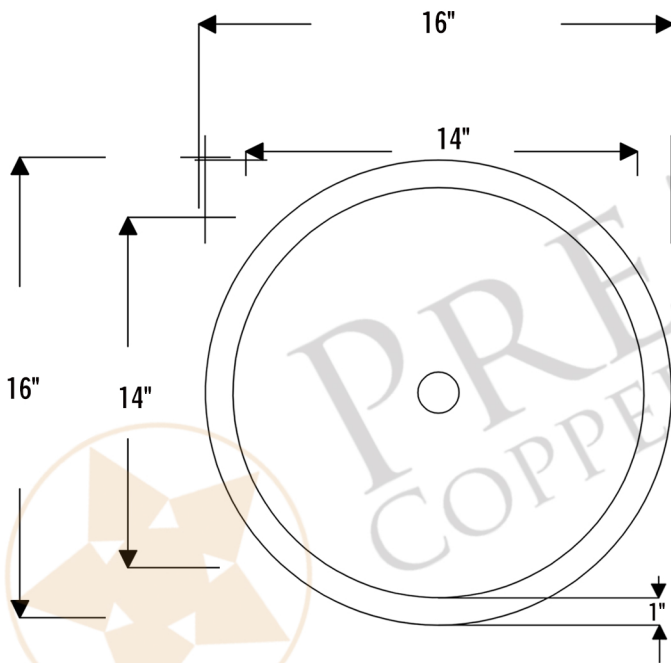

PREMIER
COPPER PRODUCTS

MODEL NUMBER: TFLR16PB

**DESCRIPTION: Terra Firma 16" Round Under Counter
Bathroom Sink**

OUTER DIMENSION: 16" x 4"

INNER DIMENSION: 14" x 4"

BOTTOM SINK FLOOR DIMENSION: 9" Rounded

SINK HEIGHT: 4"

TEXTURE: Terra Firma

FINISH: Polished Brass

RIM: 1"

DRAIN OPENING: 1.5"

INSTALLATION TYPE: Undermount

CODE/STANDARD COMPLIANCE

* IAPMO/cUPC LISTED