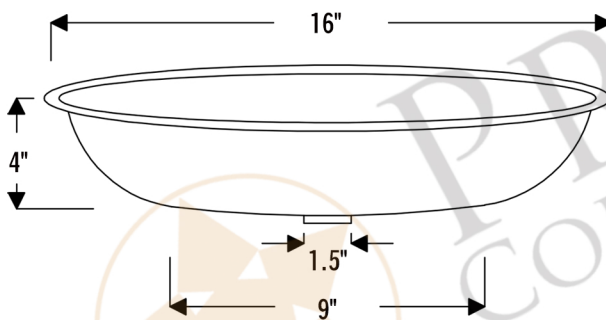

PREMIER
COPPER PRODUCTS

MODEL NUMBER: TFLR16PB

**DESCRIPTION: Terra Firma 16" Round Under Counter
Bathroom Sink**

OUTER DIMENSION: 16" x 4"

INNER DIMENSION: 14" x 4"

BOTTOM SINK FLOOR DIMENSION: 9" Rounded

SINK HEIGHT: 4"

TEXTURE: Terra Firma

FINISH: Polished Brass

RIM: 1"

DRAIN OPENING: 1.5"

INSTALLATION TYPE: Undermount

CODE/STANDARD COMPLIANCE

* IAPMO/cUPC LISTED