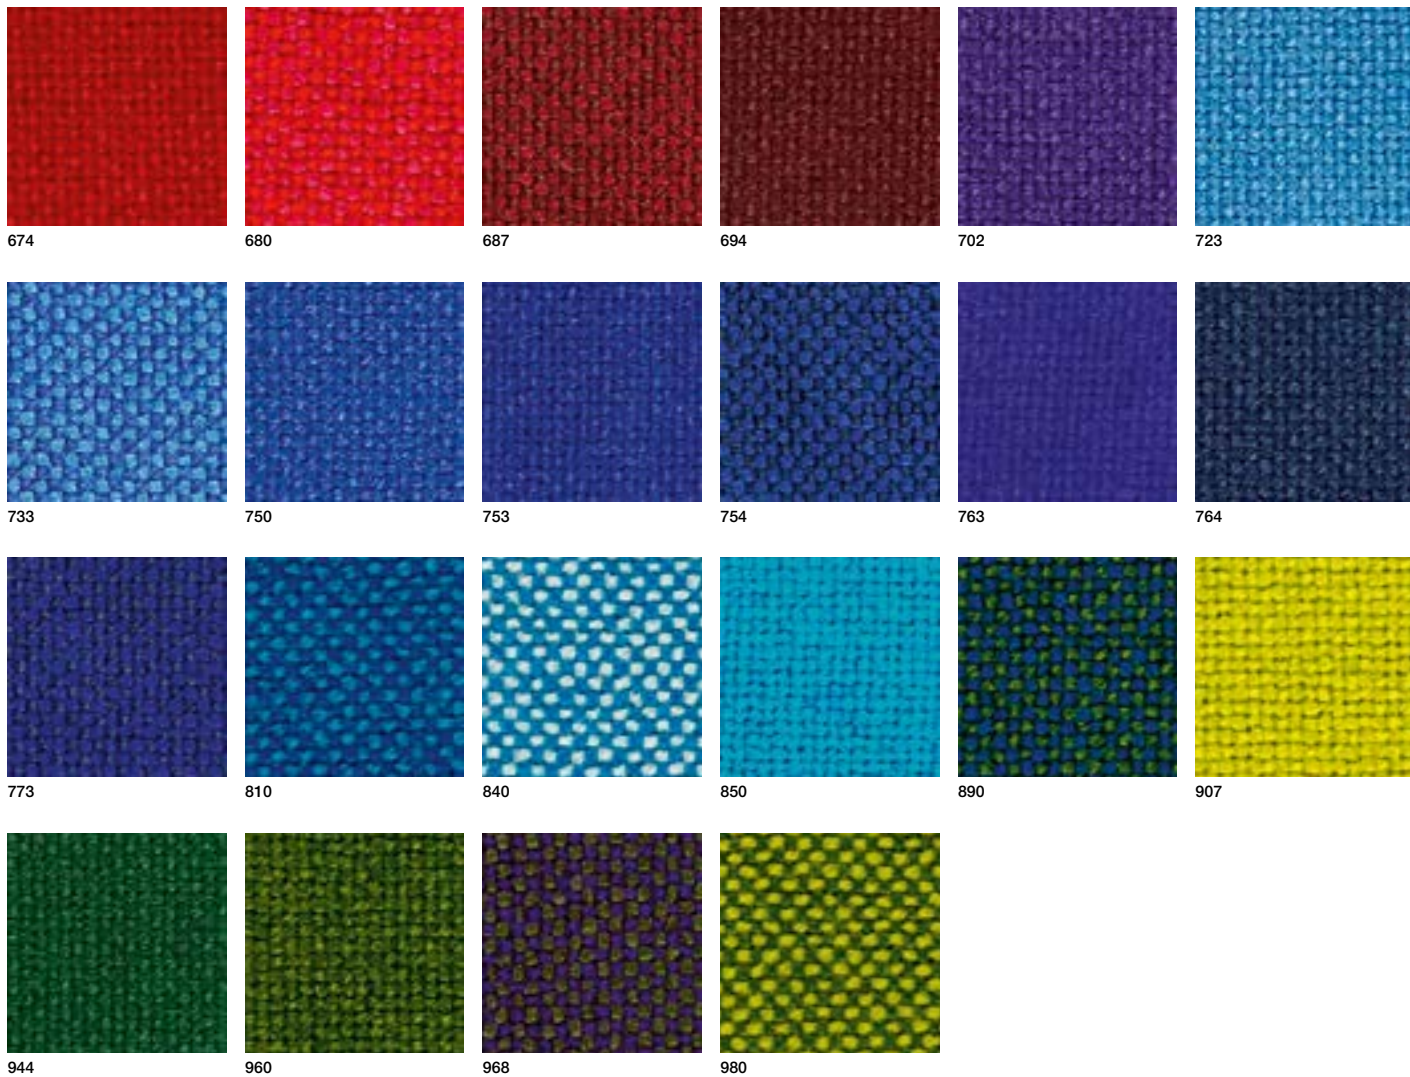

INDEX

Design Nanna Ditzel

Composition 70% new wool, 30% viscose

Abrasion app. 100.000 Martindale

Care

kvadrat