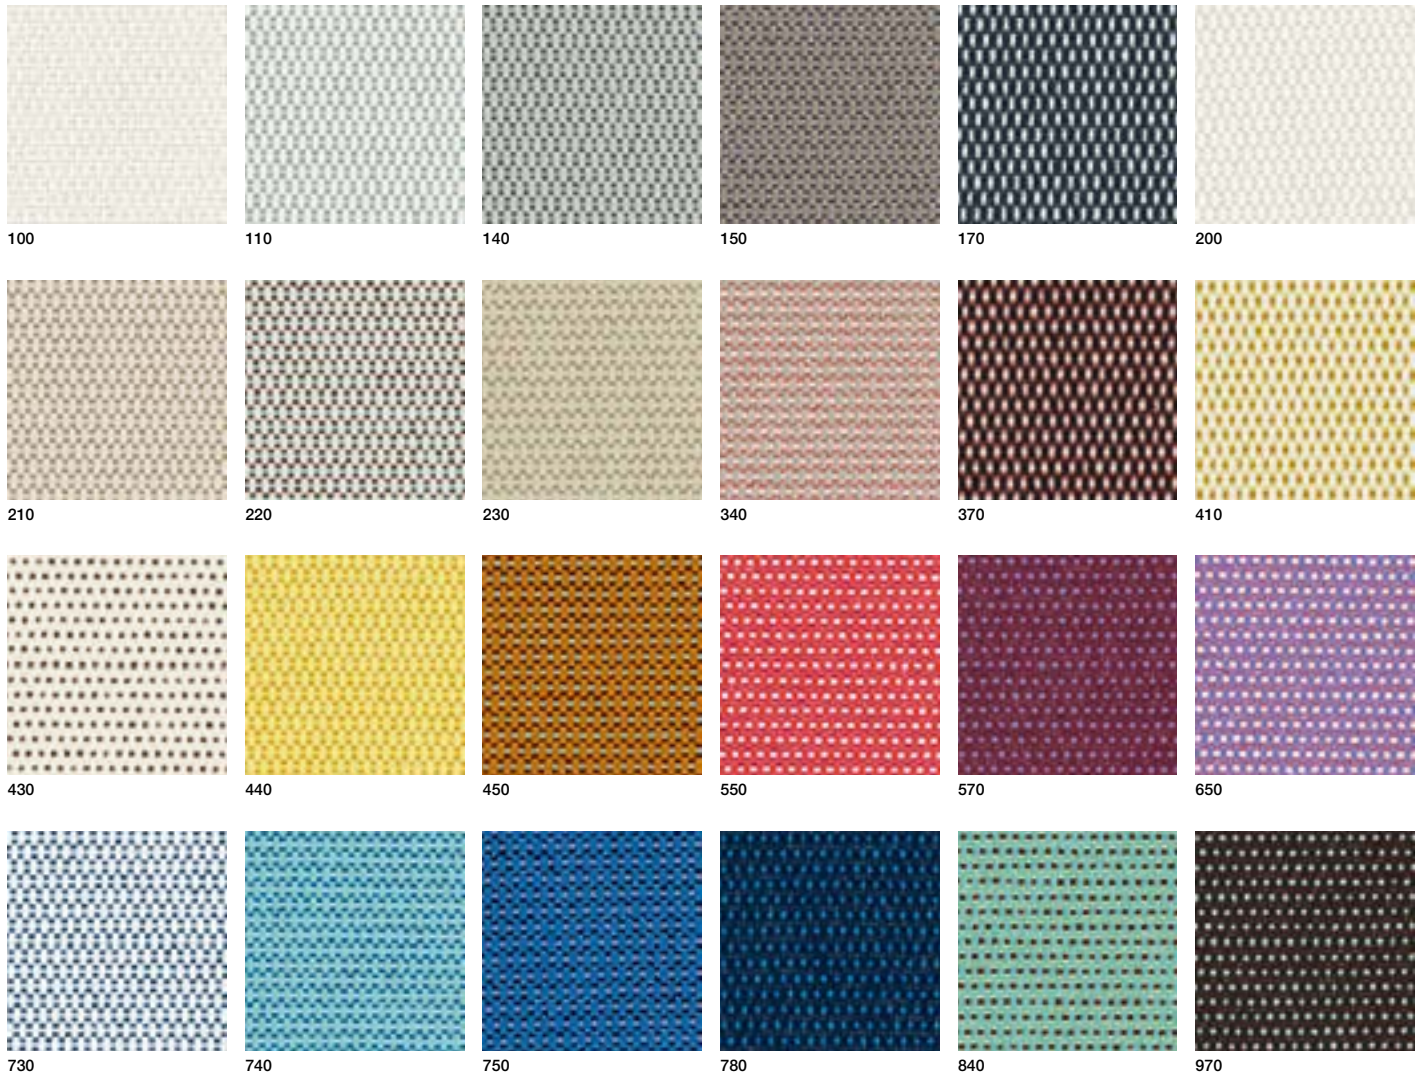

Patio (Kvadrat) fabric

24 colours

Design Karina Nielsen Rios

Composition 100% Trevira CS, water repellent finish

Abrasion app. 50.000 Martindale

Care