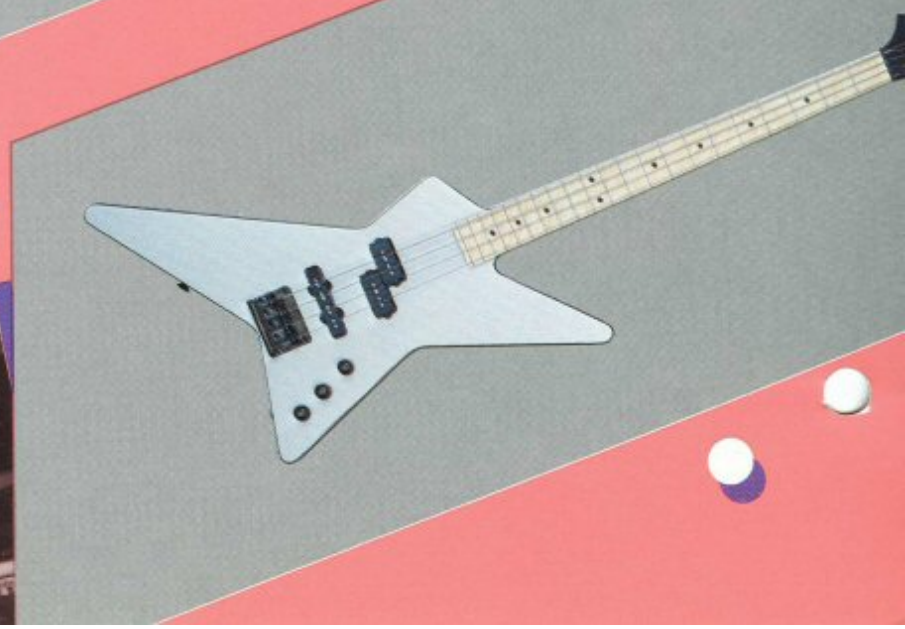

CHARVEL/JACKSON