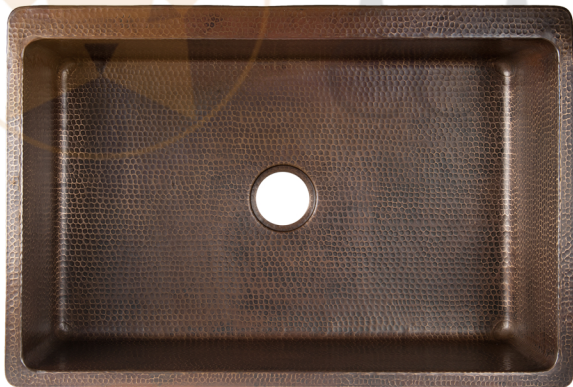

PACKAGE INCLUDES THE FOLLOWING ITEMS:

- * 33" Hammered Copper Kitchen Apron Single Basin Sink w/ Scroll Design and Apron Front Nickel Background (Model# KASDB33229S-NB)
- * 3.5" Garbage Disposal Drain w/ Basket / ORB Finish (Model# D-130ORB)
- * Oil Rubbed Bronze Installation Silicone (Model# C900-ORB)
- * Copper Sink Wax (Model# W900-WAX)

* ORB: Oil Rubbed Bronze

SINK DETAILS (Model# KASDB33229S-NB)

- * 33" Hammered Copper Kitchen Apron Single Basin Sink w/ Scroll Design and Apron Front Nickel Background
- * Color: Oil Rubbed Bronze
- * Outer Dimension: 33" x 22" x 9"
- * Inner Dimension: 31" x 19" x 9"
- * Rim: Left, Back, Right - 1" / Front - 2"
- * Drain Opening: 3.5" Standard
- * Material Gauge: 14
- * CODE / STANDARD COMPLIANCE: IAPMO / cUPC LISTED

* ORB: Oil Rubbed Bronze

DRAIN DETAILS (Model# D-130ORB)

- * 3.5" Deluxe Garbage Disposal Drain w/ Basket
- * Color: Oil Rubbed Bronze
- * Outer Dimension: 4.5" x 2.25"
- * Inner Dimension: 3.5"
- * Installation Type: Insinkerator Brand Compatible
- * Material: Brass
- * Prop 65 Compliant