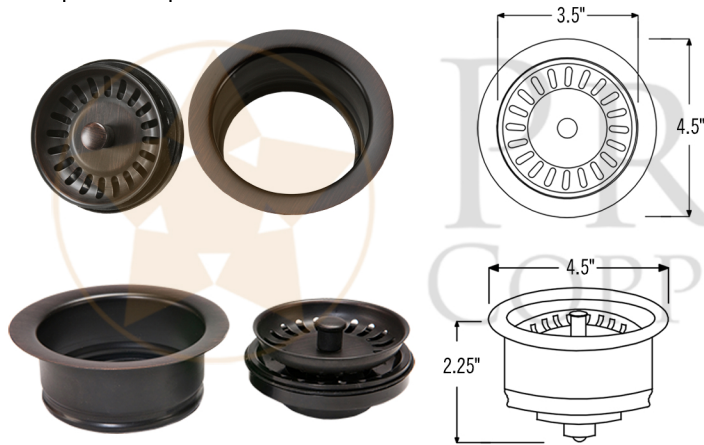

PACKAGE INCLUDES THE FOLLOWING ITEMS:

- * 33" Hammered Copper Kitchen Apron Single Basin Sink w/ Scroll Design and Apron Front Nickel Background (Model# KASDB33229S-NB)
- * 3.5" Garbage Disposal Drain w/ Basket / ORB Finish (Model# D-130ORB)
- * Oil Rubbed Bronze Installation Silicone (Model# C900-ORB)
- * Copper Sink Wax (Model# W900-WAX)

* ORB: Oil Rubbed Bronze

SINK DETAILS (Model# KASDB33229S-NB)

- * 33" Hammered Copper Kitchen Apron Single Basin Sink w/ Scroll Design and Apron Front Nickel Background
- * Color: Oil Rubbed Bronze
- * Outer Dimension: 33" x 22" x 9"
- * Inner Dimension: 31" x 19" x 9"
- * Rim: Left, Back, Right - 1" / Front - 2"
- * Drain Opening: 3.5" Standard
- * Material Gauge: 14
- * CODE / STANDARD COMPLIANCE: IAPMO / cUPC LISTED

* ORB: Oil Rubbed Bronze

DRAIN DETAILS (Model# D-130ORB)

- * 3.5" Deluxe Garbage Disposal Drain w/ Basket
- * Color: Oil Rubbed Bronze
- * Outer Dimension: 4.5" x 2.25"
- * Inner Dimension: 3.5"
- * Installation Type: Insinkerator Brand Compatible
- * Material: Brass
- * Prop 65 Compliant