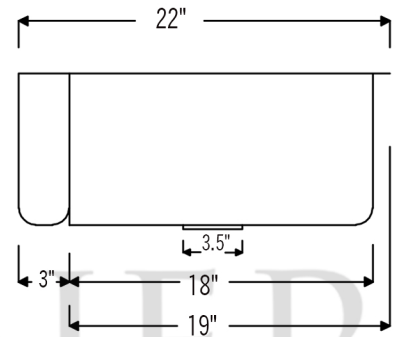

PACKAGE INCLUDES THE FOLLOWING ITEMS:

- * 33" Hammered Copper Kitchen Apron Single Basin Sink w/ Scroll Design and Apron Front Nickel Background (Model# KASDB33229S-NB)
- * 3.5" Garbage Disposal Drain w/ Basket / ORB Finish (Model# D-130ORB)
- * Oil Rubbed Bronze Installation Silicone (Model# C900-ORB)
- * Copper Sink Wax (Model# W900-WAX)

* ORB: Oil Rubbed Bronze

SINK DETAILS (Model# KASDB33229S-NB)

- * 33" Hammered Copper Kitchen Apron Single Basin Sink w/ Scroll Design and Apron Front Nickel Background
- * Color: Oil Rubbed Bronze
- * Outer Dimension: 33" x 22" x 9"
- * Inner Dimension: 31" x 19" x 9"
- * Rim: Left, Back, Right - 1" / Front - 2"
- * Drain Opening: 3.5" Standard
- * Material Gauge: 14
- * CODE / STANDARD COMPLIANCE: IAPMO / cUPC LISTED

* ORB: Oil Rubbed Bronze

DRAIN DETAILS (Model# D-130ORB)

- * 3.5" Deluxe Garbage Disposal Drain w/ Basket
- * Color: Oil Rubbed Bronze
- * Outer Dimension: 4.5" x 2.25"
- * Inner Dimension: 3.5"
- * Installation Type: Insinkerator Brand Compatible
- * Material: Brass
- * Prop 65 Compliant