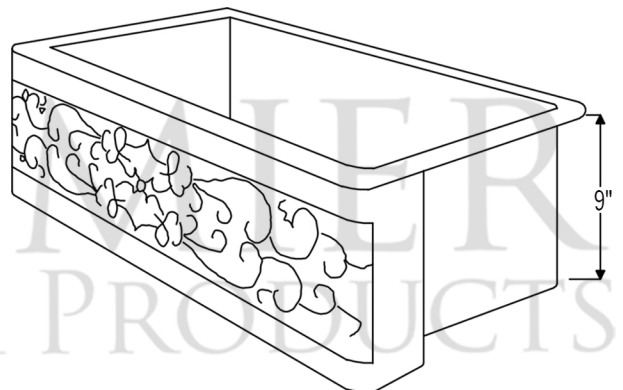

PACKAGE INCLUDES THE FOLLOWING ITEMS:

- * 33" Hammered Copper Kitchen Apron Single Basin Sink w/ Scroll Design and Apron Front Nickel Background (Model# KASDB33229S-NB)
- * 3.5" Garbage Disposal Drain w/ Basket / ORB Finish (Model# D-130ORB)
- * Oil Rubbed Bronze Installation Silicone (Model# C900-ORB)
- * Copper Sink Wax (Model# W900-WAX)

* ORB: Oil Rubbed Bronze

SINK DETAILS (Model# KASDB33229S-NB)

- * 33" Hammered Copper Kitchen Apron Single Basin Sink w/ Scroll Design and Apron Front Nickel Background
- * Color: Oil Rubbed Bronze
- * Outer Dimension: 33" x 22" x 9"
- * Inner Dimension: 31" x 19" x 9"
- * Rim: Left, Back, Right - 1" / Front - 2"
- * Drain Opening: 3.5" Standard
- * Material Gauge: 14
- * CODE / STANDARD COMPLIANCE: IAPMO / cUPC LISTED

* ORB: Oil Rubbed Bronze

DRAIN DETAILS (Model# D-130ORB)

- * 3.5" Deluxe Garbage Disposal Drain w/ Basket
- * Color: Oil Rubbed Bronze
- * Outer Dimension: 4.5" x 2.25"
- * Inner Dimension: 3.5"
- * Installation Type: Insinkerator Brand Compatible
- * Material: Brass
- * Prop 65 Compliant