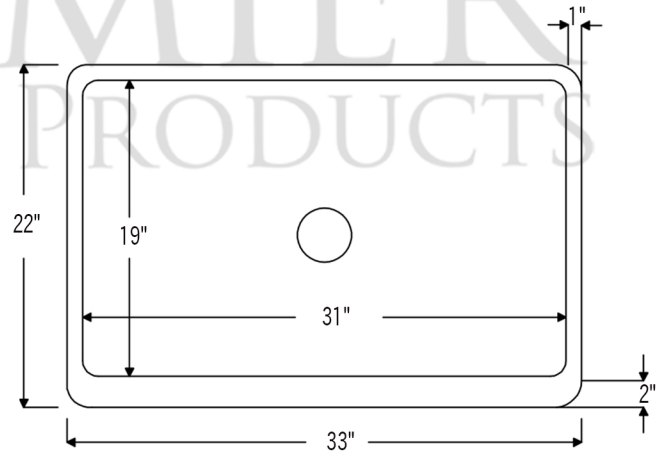

PACKAGE INCLUDES THE FOLLOWING ITEMS:

- * 33" Hammered Copper Kitchen Apron Single Basin Sink w/ Scroll Design and Apron Front Nickel Background (Model# KASDB33229S-NB)
- * 3.5" Garbage Disposal Drain w/ Basket / ORB Finish (Model# D-130ORB)
- * Oil Rubbed Bronze Installation Silicone (Model# C900-ORB)
- * Copper Sink Wax (Model# W900-WAX)

* ORB: Oil Rubbed Bronze

SINK DETAILS (Model# KASDB33229S-NB)

- * 33" Hammered Copper Kitchen Apron Single Basin Sink w/ Scroll Design and Apron Front Nickel Background
- * Color: Oil Rubbed Bronze
- * Outer Dimension: 33" x 22" x 9"
- * Inner Dimension: 31" x 19" x 9"
- * Rim: Left, Back, Right - 1" / Front - 2"
- * Drain Opening: 3.5" Standard
- * Material Gauge: 14
- * CODE / STANDARD COMPLIANCE: IAPMO / cUPC LISTED

* ORB: Oil Rubbed Bronze

DRAIN DETAILS (Model# D-130ORB)

- * 3.5" Deluxe Garbage Disposal Drain w/ Basket
- * Color: Oil Rubbed Bronze
- * Outer Dimension: 4.5" x 2.25"
- * Inner Dimension: 3.5"
- * Installation Type: Insinkerator Brand Compatible
- * Material: Brass
- * Prop 65 Compliant

SILICONE DETAILS (Model# C900-ORB)

- * Neutral Cure Installation Silicone
- * Size: 4.7 OZ
- * Matches a Variety of Different Styled Sinks and Drains

COPPER SINK WAX DETAILS (Model# W900-WAX)

- * Copper Sink Wax Protectant
- * Made from Natural Bee's Wax
- * No Wax Build Up Ever!
- * Hard Water Protection
- * Works great on a variety of different surfaces: