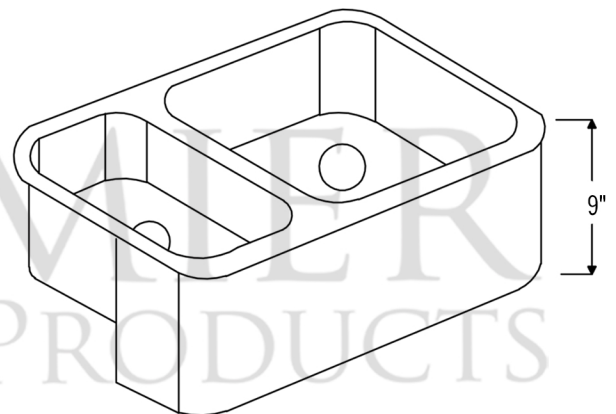

PACKAGE INCLUDES THE FOLLOWING ITEMS:

- * 33" Hammered Copper Kitchen Apron 25/75 Double Basin Sink / ORB Finish (Model# KA25DB33229)
- * 3.5" Garbage Disposal Drain w/ Basket / ORB Finish (Model# D-130ORB)
- * 3.5" Kitchen Basket Strainer Drain / ORB Finish (Model# D-132ORB)
- * Oil Rubbed Bronze Installation Silicone (Model# C900-ORB)
- * Copper Sink Wax (Model# W900-WAX)

* ORB: Oil Rubbed Bronze

SINK DETAILS (Model# KA25DB33229)

- * 33" Hammered Copper Kitchen Apron 25/75 Double Basin Sink
- * Color: Oil Rubbed Bronze
- * Outer Dimension: 33" x 22" x 9"
- * Inner Dimension: L: 9" x 19" x 9" / R: 21" x 19" x 9"
- * Rim: Left, Back, Right - 1" / Front - 2"
- * Divider: 1" Wide (Optimized)
- * Drain Opening: 3.5" Standard
- * Material Gauge: 14
- * CODE / STANDARD COMPLIANCE: IAPMO / cUPC LISTED

* ORB: Oil Rubbed Bronze

DRAIN #1 DETAILS (Model# D-130ORB)

- * 3.5" Deluxe Garbage Disposal Drain w/ Basket
- * Color: Oil Rubbed Bronze
- * Outer Dimension: 4.5" x 2.25"
- * Inner Dimension: 3.5"
- * Installation Type: Insinkerator Brand Compatible
- * Material: Brass
- * Prop 65 Compliant