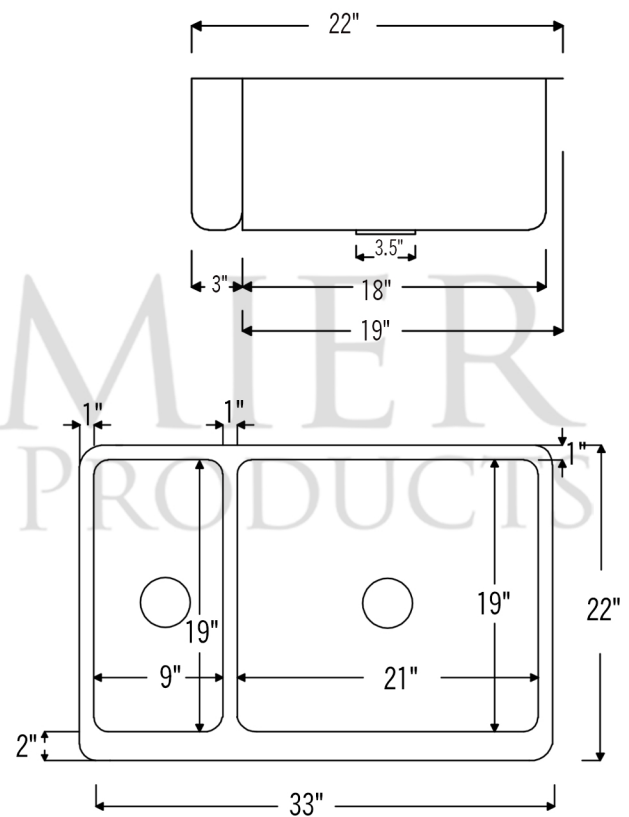

PACKAGE INCLUDES THE FOLLOWING ITEMS:

- * 33" Hammered Copper Kitchen Apron 25/75 Double Basin Sink / ORB Finish (Model# KA25DB33229)
- * 3.5" Garbage Disposal Drain w/ Basket / ORB Finish (Model# D-130ORB)
- * 3.5" Kitchen Basket Strainer Drain / ORB Finish (Model# D-132ORB)
- * Oil Rubbed Bronze Installation Silicone (Model# C900-ORB)
- * Copper Sink Wax (Model# W900-WAX)

* ORB: Oil Rubbed Bronze

SINK DETAILS (Model# KA25DB33229)

- * 33" Hammered Copper Kitchen Apron 25/75 Double Basin Sink
- * Color: Oil Rubbed Bronze
- * Outer Dimension: 33" x 22" x 9"
- * Inner Dimension: L: 9" x 19" x 9" / R: 21" x 19" x 9"
- * Rim: Left, Back, Right - 1" / Front - 2"
- * Divider: 1" Wide (Optimized)
- * Drain Opening: 3.5" Standard
- * Material Gauge: 14
- * CODE / STANDARD COMPLIANCE: IAPMO / cUPC LISTED

* ORB: Oil Rubbed Bronze

DRAIN #1 DETAILS (Model# D-130ORB)

- * 3.5" Deluxe Garbage Disposal Drain w/ Basket
- * Color: Oil Rubbed Bronze
- * Outer Dimension: 4.5" x 2.25"
- * Inner Dimension: 3.5"
- * Installation Type: Insinkerator Brand Compatible
- * Material: Brass
- * Prop 65 Compliant

DRAIN #2 DETAILS (Model# D-132ORB)

- * 3.5" Kitchen, Prep, Bar Basket Strainer Drain
- * Color: Oil Rubbed Bronze
- * Outer Dimension: 4.5" x 3"
- * Inner Dimension: 3.5"
- * Installation Type: Compression
- * Material: Brass/PVC
- * Prop 65 Compliant