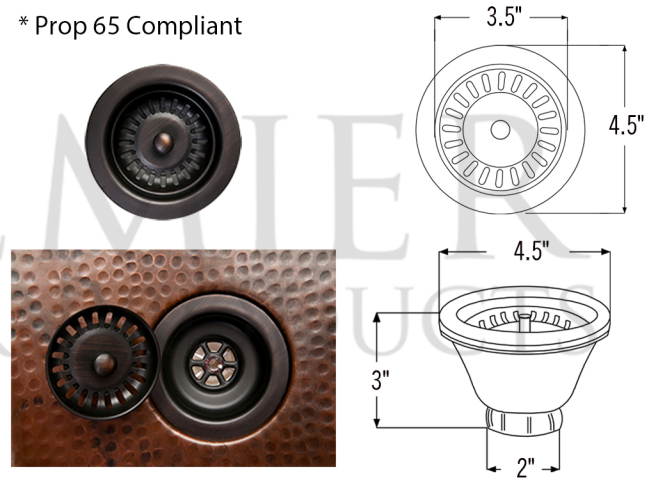

* ORB: Oil Rubbed Bronze

SINK DETAILS (Model# KA25DB33229)

- * 33" Hammered Copper Kitchen Apron 25/75 Double Basin Sink
- * Color: Oil Rubbed Bronze
- * Outer Dimension: 33" x 22" x 9"
- * Inner Dimension: L: 9" x 19" x 9" / R: 21" x 19" x 9"
- * Rim: Left, Back, Right - 1" / Front - 2"
- * Divider: 1" Wide (Optimized)
- * Drain Opening: 3.5" Standard
- * Material Gauge: 14
- * CODE / STANDARD COMPLIANCE: IAPMO / cUPC LISTED

* ORB: Oil Rubbed Bronze

DRAIN #1 DETAILS (Model# D-130ORB)

- * 3.5" Deluxe Garbage Disposal Drain w/ Basket
- * Color: Oil Rubbed Bronze
- * Outer Dimension: 4.5" x 2.25"
- * Inner Dimension: 3.5"
- * Installation Type: Insinkerator Brand Compatible
- * Material: Brass
- * Prop 65 Compliant

DRAIN #2 DETAILS (Model# D-132ORB)

- * 3.5" Kitchen, Prep, Bar Basket Strainer Drain
- * Color: Oil Rubbed Bronze
- * Outer Dimension: 4.5" x 3"
- * Inner Dimension: 3.5"
- * Installation Type: Compression
- * Material: Brass/PVC
- * Prop 65 Compliant

SILICONE DETAILS (Model# C900-ORB)

- * Neutral Cure Installation Silicone
- * Size: 4.7 OZ
- * Matches a Variety of Different Styled Sinks and Drains

COPPER SINK WAX DETAILS (Model# W900-WAX)

- * Copper Sink Wax Protectant
- * Made from Natural Bee's Wax
- * No Wax Build Up Ever!
- * Hard Water Protection
- * Works great on a variety of different surfaces: