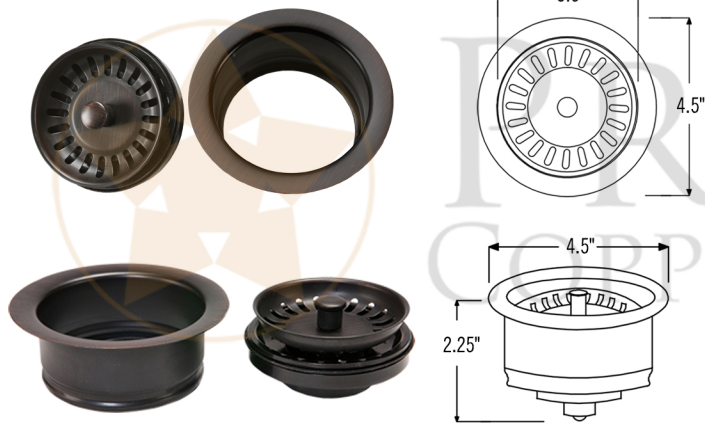

PACKAGE INCLUDES THE FOLLOWING ITEMS:

- * 33" Hammered Copper Kitchen Apron 25/75 Double Basin Sink / ORB Finish (Model# KA25DB33229)
- * 3.5" Garbage Disposal Drain w/ Basket / ORB Finish (Model# D-130ORB)
- * 3.5" Kitchen Basket Strainer Drain / ORB Finish (Model# D-132ORB)
- * Oil Rubbed Bronze Installation Silicone (Model# C900-ORB)
- * Copper Sink Wax (Model# W900-WAX)

* ORB: Oil Rubbed Bronze

SINK DETAILS (Model# KA25DB33229)

- * 33" Hammered Copper Kitchen Apron 25/75 Double Basin Sink
- * Color: Oil Rubbed Bronze
- * Outer Dimension: 33" x 22" x 9"
- * Inner Dimension: L: 9" x 19" x 9" / R: 21" x 19" x 9"
- * Rim: Left, Back, Right - 1" / Front - 2"
- * Divider: 1" Wide (Optimized)
- * Drain Opening: 3.5" Standard
- * Material Gauge: 14
- * CODE / STANDARD COMPLIANCE: IAPMO / cUPC LISTED

* ORB: Oil Rubbed Bronze

DRAIN #1 DETAILS (Model# D-130ORB)

- * 3.5" Deluxe Garbage Disposal Drain w/ Basket
- * Color: Oil Rubbed Bronze
- * Outer Dimension: 4.5" x 2.25"
- * Inner Dimension: 3.5"
- * Installation Type: Insinkerator Brand Compatible
- * Material: Brass
- * Prop 65 Compliant