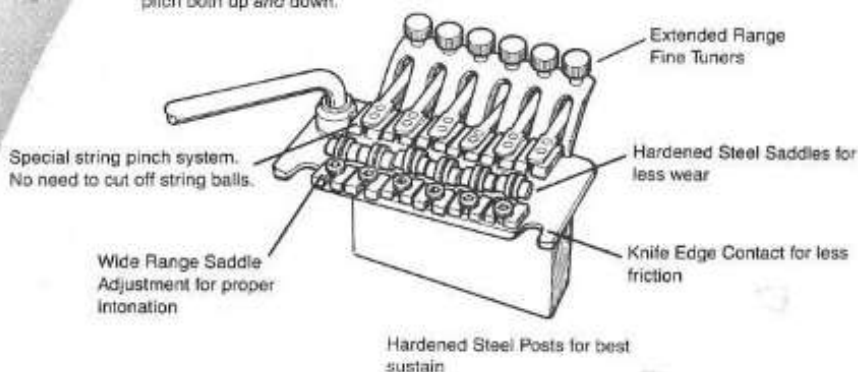

Handmade Guitars

Retail Price List
Effective August 1, 1986

Bendmaster DLX Tremolo System

Bendmaster Tremolos are raised off of the guitar body. This permits wide changes in pitch both up and down.

Neck Construction

Magnaflux Unbalanced Coil Pickup Construction

Most dual coil hum reducing pickups are designed so that the output of the "A" and "B" Coils are equal. Balanced. With unbalanced coils Coil "A" will have 50% more output than Coil "B." This gives you a wider frequency than on traditional dual coil pickups. In addition, when a coil tap is used, Coil "B" becomes the killed coil. This prevents the 50% volume loss when in single coil mode.