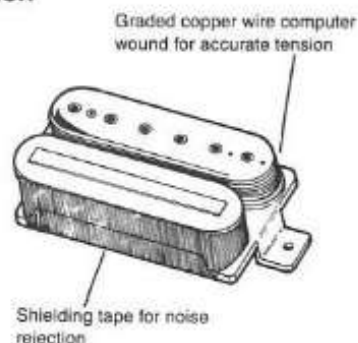

Handmade Guitars

Retail Price List
Effective August 1, 1986

Bendmaster DLX Tremolo System

Bendmaster Tremolos are raised off of the guitar body. This permits wide changes in pitch both up and down.

Neck Construction

Magnaflux Unbalanced Coil Pickup Construction

Most dual coil hum reducing pickups are designed so that the output of the "A" and "B" Coils are equal. Balanced. With unbalanced coils Coil "A" will have 50% more output than Coil "B." This gives you a wider frequency than on traditional dual coil pickups. In addition, when a coil tap is used, Coil "B" becomes the killed coil. This prevents the 50% volume loss when in single coil mode.