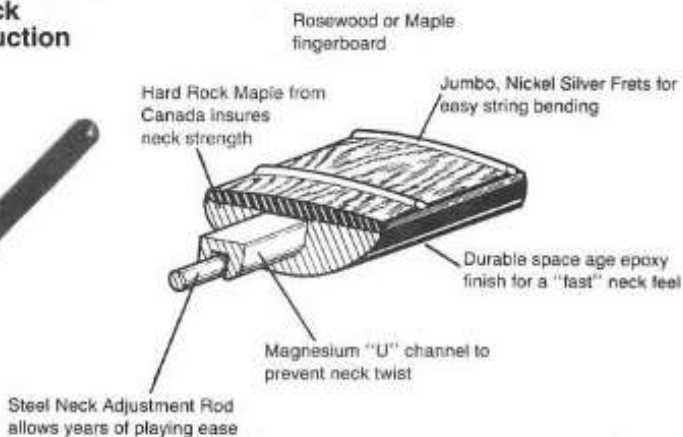

Handmade Guitars

Retail Price List
Effective August 1, 1986

Bendmaster DLX Tremolo System

Bendmaster Tremolos are raised off of the guitar body. This permits wide changes in pitch both up and down.

Neck Construction

Magnaflux Unbalanced Coil Pickup Construction

Most dual coil hum reducing pickups are designed so that the output of the "A" and "B" Coils are equal. Balanced. With unbalanced coils Coil "A" will have 50% more output than Coil "B." This gives you a wider frequency than on traditional dual coil pickups. In addition, when a coil tap is used, Coil "B" becomes the killed coil. This prevents the 50% volume loss when in single coil mode.