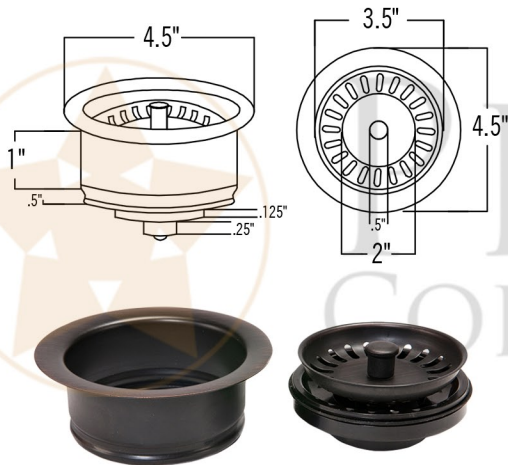

- * Description: 17" Square Hammered Copper Bar/Prep Sink
- * Outer Dimension: 17" x 17" x 9"
- * Inner Dimension: 15" x 15" x 9"
- * Rim: 1"
- * Drain Opening: 3.5"
- * Finish: Oil Rubbed Bronze

CODE/STANDARD COMPLIANCE

- * 3.5" Deluxe Garbage Disposal Drain w/ Basket / ORB Finish (Model# D-1300RB)
- * Copper Sink Wax (Model# W900-WAX)
- * Neutral Cure Copper Sink Installation Silicone (Model# C900-ORB)

* ORB: Oil Rubbed Bronze

DRAIN DETAILS (Model# D-1300RB)

- * Description: 3.5" Garbage Disposal Drain
- * Upper Flange Dimension: 4.5"
- * Material: Solid Brass
- * Prop 65 Compliant

WAX DETAILS (Model# W900-WAX)

- * Description: Copper Sink Wax Protectant
- * Made From Natural Bee's Wax
- * No Wax Build Up Ever!
- * Hard Water Protection
- * Works Great on a Variety of Different Surfaces:

SILICONE DETAILS (Model# C900-ORB)

- * Description: Neutral Cure Copper Sink Installation Silicone
- * Color: Oil Rubbed Bronze
- * Size: 4.7oz