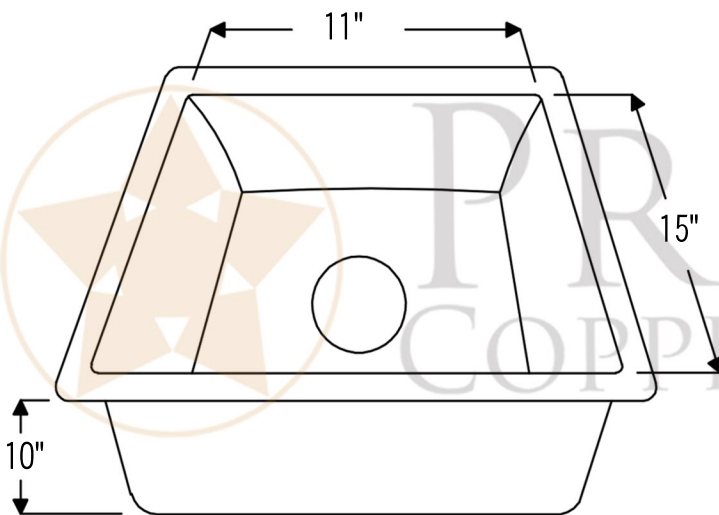

**PREMIER**  
COPPER PRODUCTS

**MODEL NUMBER: BSP5\_BREC1713DB-G**

- \* Description: 17" Rectangle Hammered Copper Bar/Prep/Laundry/Utility Sink w/ 3.5" Drain Size
- \* Outer Dimension: 17" x 13" x 10"
- \* Inner Dimension: 15" x 11" x 10"
- \* Gauge: 14
- \* Rim: 1"
- \* Drain Opening: 3.5"
- \* Finish: Oil Rubbed Bronze | Living Copper

CODE/STANDARD COMPLIANCE

\* IAPMO/cUPC LISTED

THIS PRODUCT IS HAND CRAFTED, SMALL VARIANCES IN COLOR AND SIZE MAY OCCUR.  
DO NOT MAKE ANY INSTALLATION CUTS UNTIL YOU RECEIVE YOUR ITEM(S).

### SILICONE DETAILS (Model# C900-ORB)

- \* Description: Neutral Cure Copper Sink Installation Silicone
- \* Color: Oil Rubbed Bronze
- \* Size: 4.7oz