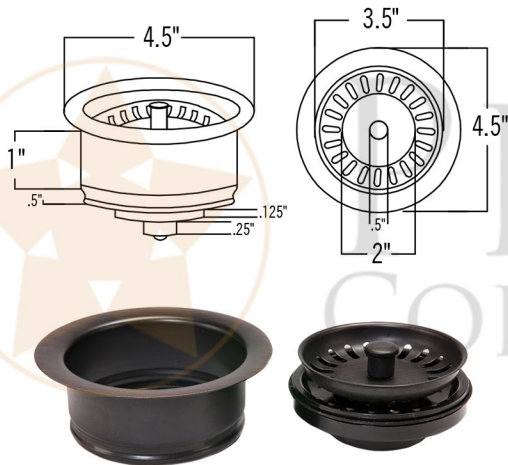

**PREMIER**  
COPPER PRODUCTS

**MODEL NUMBER: BSP5\_BREC1713DB-G**

- \* Description: 17" Rectangle Hammered Copper Bar/Prep/Laundry/Utility Sink w/ 3.5" Drain Size
- \* Outer Dimension: 17" x 13" x 10"
- \* Inner Dimension: 15" x 11" x 10"
- \* Gauge: 14
- \* Rim: 1"
- \* Drain Opening: 3.5"
- \* Finish: Oil Rubbed Bronze | Living Copper

## PACKAGE INCLUDES THE FOLLOWING ACCESSORIES:

- \* 3.5" Deluxe Garbage Disposal Drain w/ Basket / ORB Finish (Model# D-1300RB)
- \* Copper Sink Wax (Model# W900-WAX)
- \* Neutral Cure Copper Sink Installation Silicone (Model# C900-ORB)

### DRAIN DETAILS (Model# D-1300RB)

- \* Description: 3.5" Garbage Disposal Drain
- \* Upper Flange Dimension: 4.5"
- \* Material: Solid Brass
- \* Prop 65 Compliant

### SILICONE DETAILS (Model# C900-ORB)

- \* Description: Neutral Cure Copper Sink Installation Silicone
- \* Color: Oil Rubbed Bronze
- \* Size: 4.7oz