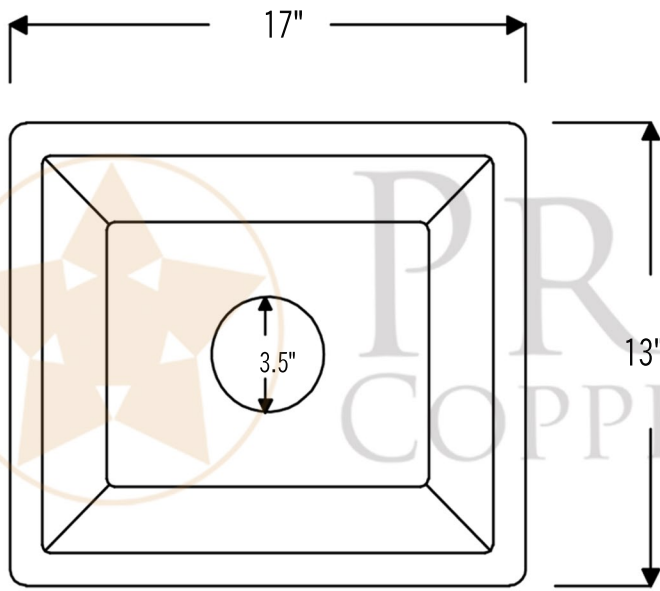

PREMIER
COPPER PRODUCTS

MODEL NUMBER: BSP5_BREC1713DB-G

- Description: 17" Rectangle Hammered Copper Bar/Prep/Laundry/Utility Sink w/ 3.5" Drain Size
- Outer Dimension: 17" x 13" x 10"
- Inner Dimension: 15" x 11" x 10"
- Gauge: 14
- Rim: 1"
- Drain Opening: 3.5"
- Finish: Oil Rubbed Bronze | Living Copper

CODE/STANDARD COMPLIANCE

* IAPMO/cUPC LISTED

THIS PRODUCT IS HAND CRAFTED, SMALL VARIANCES IN COLOR AND SIZE MAY OCCUR.
DO NOT MAKE ANY INSTALLATION CUTS UNTIL YOU RECEIVE YOUR ITEM(S).