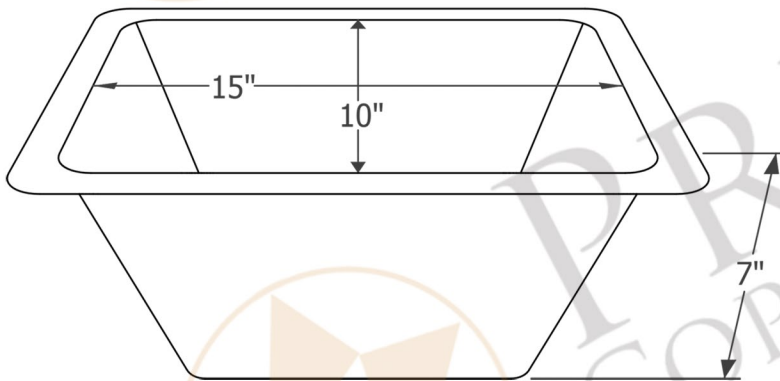

PREMIER
COPPER PRODUCTS

MODEL NUMBER: BSP5_BRECDB2-B

- Description: Rectangle Copper Bar Sink with 2" Drain Opening
- Outer Dimension: 17" x 12" x 7"
- Inner Dimension: 15" x 10" x 7"
- Rim: 1"
- Drain Opening: 2"
- Finish: Oil Rubbed Bronze

CODE/STANDARD COMPLIANCE

* IAPMO/cUPC LISTED

* ORB: Oil Rubbed Bronze

THIS PRODUCT IS HAND CRAFTED, SMALL VARIANCES IN COLOR AND SIZE MAY OCCUR.
DO NOT MAKE ANY INSTALLATION CUTS UNTIL YOU RECEIVE YOUR ITEM(S).