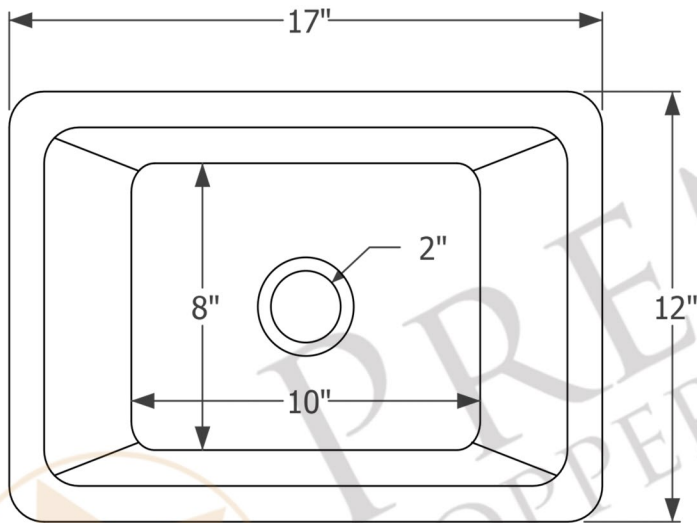

PREMIER
COPPER PRODUCTS

MODEL NUMBER: BSP5_BRECDB2-B

- Description: Rectangle Copper Bar Sink with 2" Drain Opening
- Outer Dimension: 17" x 12" x 7"
- Inner Dimension: 15" x 10" x 7"
- Rim: 1"
- Drain Opening: 2"
- Finish: Oil Rubbed Bronze

CODE/STANDARD COMPLIANCE

* IAPMO/cUPC LISTED

* ORB: Oil Rubbed Bronze

THIS PRODUCT IS HAND CRAFTED, SMALL VARIANCES IN COLOR AND SIZE MAY OCCUR.
DO NOT MAKE ANY INSTALLATION CUTS UNTIL YOU RECEIVE YOUR ITEM(S).