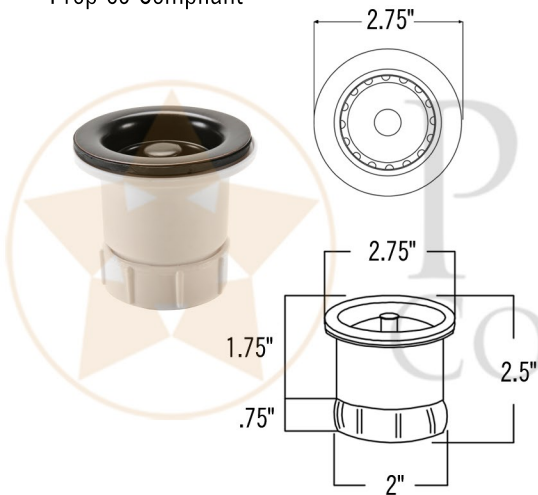

PREMIER
COPPER PRODUCTS

MODEL NUMBER: BSP5_BRECDB2-B

- * Description: Rectangle Copper Bar Sink with 2" Drain Opening
- * Outer Dimension: 17" x 12" x 7"
- * Inner Dimension: 15" x 10" x 7"
- * Rim: 1"
- * Drain Opening: 2"
- * Finish: Oil Rubbed Bronze

PACKAGE INCLUDES THE FOLLOWING ACCESSORIES:

- * 2" Basket Strainer Drain / ORB Finish (Model# D-133ORB)
- * Copper Sink Wax (Model# W900-WAX)
- * Neutral Cure Copper Sink Installation Silicone (Model# C900-ORB)

* ORB: Oil Rubbed Bronze

DRAIN DETAILS (Model# D-133ORB)

- * Description: 2" Bar Basket Sink Drain
- * Upper Flange Dimension: 2.75"
- * Material: Solid Brass
- * Prop 65 Compliant

WAX DETAILS (Model# W900-WAX)

SILICONE DETAILS (Model# C900-ORB)

- * Description: Neutral Cure Copper Sink Installation Silicone
- * Color: Oil Rubbed Bronze
- * Size: 4.7oz