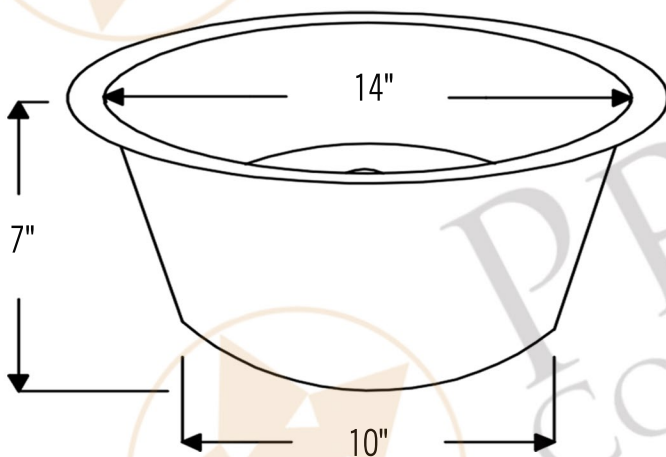

PREMIER
COPPER PRODUCTS

MODEL NUMBER: BSP5_BR16DB3-G

- Description: 16" Round Hammered Copper Prep Sink with 3.5" Drain Opening
- Outer Dimension: 16" x 7"
- Inner Dimension: 14" x 7"
- Rim: 1"
- Drain Opening: 3.5"
- Finish: Oil Rubbed Bronze

CODE/STANDARD COMPLIANCE

* IAPMO/cUPC LISTED

* ORB: Oil Rubbed Bronze

THIS PRODUCT IS HAND CRAFTED, SMALL VARIANCES IN COLOR AND SIZE MAY OCCUR.
DO NOT MAKE ANY INSTALLATION CUTS UNTIL YOU RECEIVE YOUR ITEM(S).