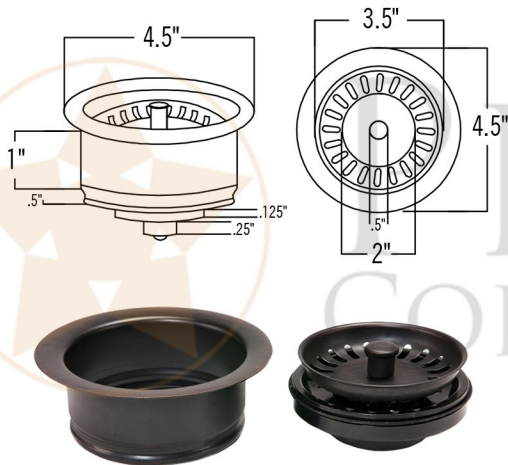

PREMIER  
COPPER PRODUCTS

MODEL NUMBER: BSP5\_BR16DB3-G

- \* Description: 16" Round Hammered Copper Prep Sink with 3.5" Drain Opening
- \* Outer Dimension: 16" x 7"
- \* Inner Dimension: 14" x 7"
- \* Rim: 1"
- \* Drain Opening: 3.5"
- \* Finish: Oil Rubbed Bronze

## PACKAGE INCLUDES THE FOLLOWING ACCESSORIES:

- \* 3.5" Deluxe Garbage Disposal Drain w/ Basket / ORB Finish (Model# D-1300RB)
- \* Copper Sink Wax (Model# W900-WAX)
- \* Neutral Cure Copper Sink Installation Silicone (Model# C900-ORB)

### DRAIN DETAILS (Model# D-1300RB)

- \* Description: 3.5" Garbage Disposal Drain
- \* Upper Flange Dimension: 4.5"
- \* Material: Solid Brass
- \* Prop 65 Compliant

### SILICONE DETAILS (Model# C900-ORB)

- \* Description: Neutral Cure Copper Sink Installation Silicone
- \* Color: Oil Rubbed Bronze
- \* Size: 4.7oz

PREMIER  
COPPER PRODUCTS