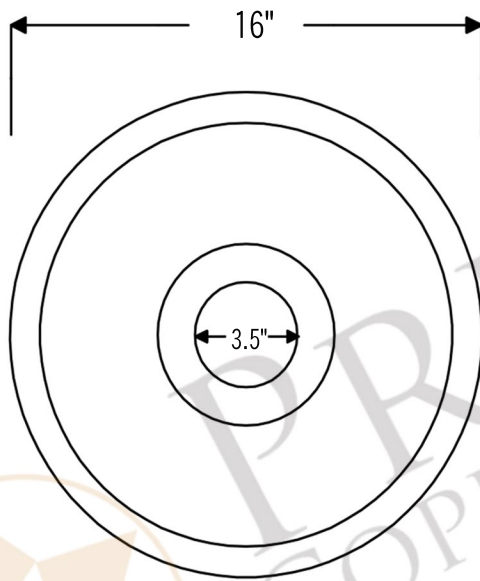

PREMIER
COPPER PRODUCTS

MODEL NUMBER: BSP5_BR16DB3-G

- Description: 16" Round Hammered Copper Prep Sink with 3.5" Drain Opening
- Outer Dimension: 16" x 7"
- Inner Dimension: 14" x 7"
- Rim: 1"
- Drain Opening: 3.5"
- Finish: Oil Rubbed Bronze

CODE/STANDARD COMPLIANCE

* IAPMO/cUPC LISTED

* ORB: Oil Rubbed Bronze

THIS PRODUCT IS HAND CRAFTED, SMALL VARIANCES IN COLOR AND SIZE MAY OCCUR.
DO NOT MAKE ANY INSTALLATION CUTS UNTIL YOU RECEIVE YOUR ITEM(S).