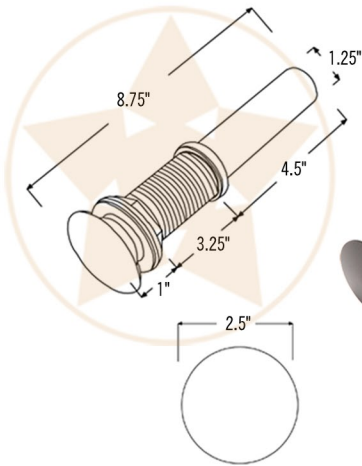

CODE/STANDARD COMPLIANCE

\* IAPMO/cUPC LISTED

- \* Description: Forest Vessel Hammered Copper Sink
- \* Outer Dimension: 14.5" x 6.75"
- \* Outer Dimension Bottom of Sink: 11"
- \* Inner Dimension Top of Sink: 13.5"
- \* Inner Dimension Bottom of Sink: 10"
- \* Tallest Side of Sink Dimension: 6.75"
- \* Shortest Side of Sink Dimension: 5.75"
- \* Drain Opening: 1.5"
- \* Finish: Oil Rubbed Bronze

## PACKAGE INCLUDES THE FOLLOWING ACCESSORIES:

- \* 1.5" Non-Overflow Pop-Up Bathroom Sink Drain / ORB Finish (Model# D-208ORB)
- \* Copper Sink Wax (Model# W900-WAX)
- \* Neutral Cure Copper Sink Installation Silicone (Model# C900-ORB)

### DRAIN DETAILS (Model# D-208ORB)

- \* Description: 1.5" Non-Overflow Pop-Up Bathroom Sink Drain
- \* Design: Push Up Top
- \* Upper Flange Dimension: 2"
- \* Material: Solid Brass
- \* Prop 65 Compliant

### SILICONE DETAILS (Model# C900-ORB)

- \* Description: Neutral Cure Copper Sink Installation Silicone
- \* Color: Oil Rubbed Bronze
- \* Size: 4.7oz