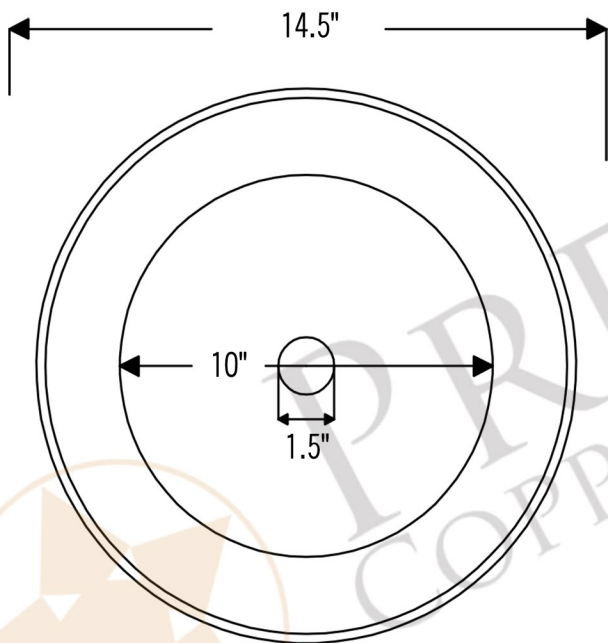

CODE/STANDARD COMPLIANCE

\* IAPMO/cUPC LISTED

- \* Description: Forest Vessel Hammered Copper Sink
- \* Outer Dimension: 14.5" x 6.75"
- \* Outer Dimension Bottom of Sink: 11"
- \* Inner Dimension Top of Sink: 13.5"
- \* Inner Dimension Bottom of Sink: 10"
- \* Tallest Side of Sink Dimension: 6.75"
- \* Shortest Side of Sink Dimension: 5.75"
- \* Drain Opening: 1.5"
- \* Finish: Oil Rubbed Bronze

### DRAIN DETAILS (Model# D-208ORB)

- \* Description: 1.5" Non-Overflow Pop-Up Bathroom Sink Drain
- \* Design: Push Up Top
- \* Upper Flange Dimension: 2"
- \* Material: Solid Brass
- \* Prop 65 Compliant

### SILICONE DETAILS (Model# C900-ORB)

- \* Description: Neutral Cure Copper Sink Installation Silicone
- \* Color: Oil Rubbed Bronze
- \* Size: 4.7oz