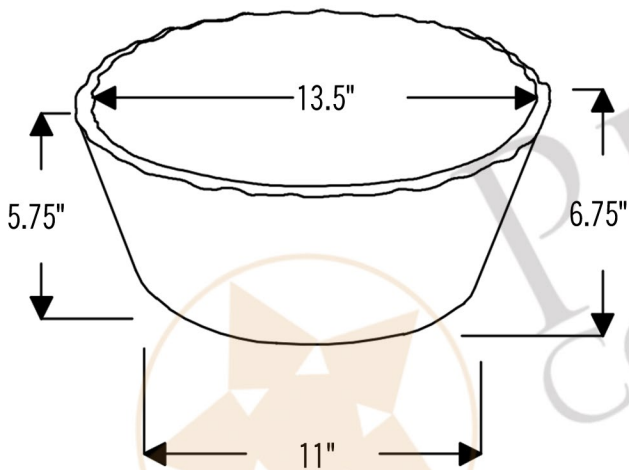

CODE/STANDARD COMPLIANCE

\* IAPMO/cUPC LISTED

- \* Description: Forest Vessel Hammered Copper Sink
- \* Outer Dimension: 14.5" x 6.75"
- \* Outer Dimension Bottom of Sink: 11"
- \* Inner Dimension Top of Sink: 13.5"
- \* Inner Dimension Bottom of Sink: 10"
- \* Tallest Side of Sink Dimension: 6.75"
- \* Shortest Side of Sink Dimension: 5.75"
- \* Drain Opening: 1.5"
- \* Finish: Oil Rubbed Bronze

### DRAIN DETAILS (Model# D-208ORB)

- \* Description: 1.5" Non-Overflow Pop-Up Bathroom Sink Drain
- \* Design: Push Up Top
- \* Upper Flange Dimension: 2"
- \* Material: Solid Brass
- \* Prop 65 Compliant

### SILICONE DETAILS (Model# C900-ORB)

- \* Description: Neutral Cure Copper Sink Installation Silicone
- \* Color: Oil Rubbed Bronze
- \* Size: 4.7oz