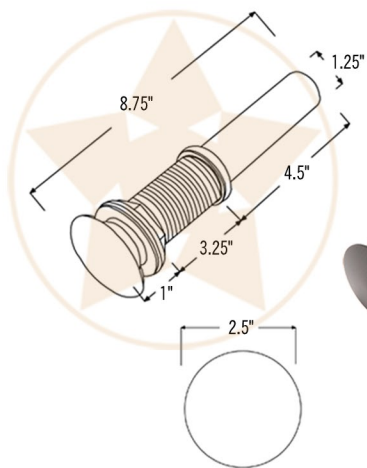

PREMIER
COPPER PRODUCTS

MODEL NUMBER: BSP5_PVOVAL20-P

- * Description: Oval Hand Forged Old World Copper Vessel Sink
- * Outer Dimension: 20" x 15" x 5"
- * Drain Opening: 1.5"
- * Finish: Oil Rubbed Bronze

PACKAGE INCLUDES THE FOLLOWING ACCESSORIES:

- * 1.5" Non-Overflow Pop-Up Bathroom Sink Drain / ORB Finish (Model# D-208ORB)
- * Copper Sink Wax (Model# W900-WAX)
- * Neutral Cure Copper Sink Installation Silicone (Model# C900-ORB)

* ORB: Oil Rubbed Bronze

DRAIN DETAILS (Model# D-208ORB)

- * Description: 1.5" Non-Overflow Pop-Up Bathroom Sink Drain
- * Design: Push Up Top
- * Upper Flange Dimension: 2"
- * Material: Solid Brass
- * Prop 65 Compliant

SILICONE DETAILS (Model# C900-ORB)

- * Description: Neutral Cure Copper Sink Installation Silicone
- * Color: Oil Rubbed Bronze
- * Size: 4.7oz