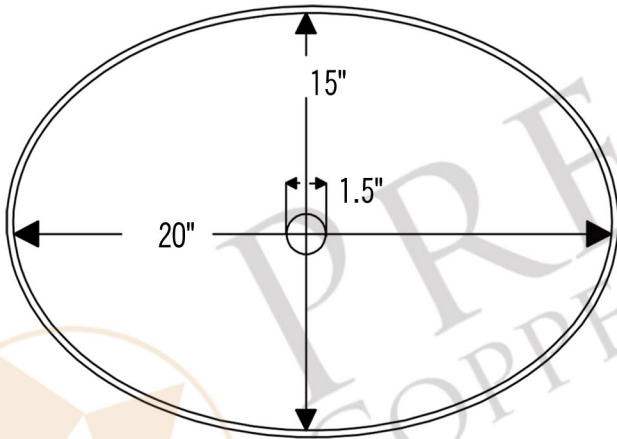

PREMIER
COPPER PRODUCTS

MODEL NUMBER: BSP5_PVOVAL20-P

- Description: Oval Hand Forged Old World Copper Vessel Sink
- Outer Dimension: 20" x 15" x 5"
- Drain Opening: 1.5"
- Finish: Oil Rubbed Bronze

CODE/STANDARD COMPLIANCE

* IAPMO/cUPC LISTED

* ORB: Oil Rubbed Bronze

THIS PRODUCT IS HAND CRAFTED, SMALL VARIANCES IN COLOR AND SIZE MAY OCCUR.
DO NOT MAKE ANY INSTALLATION CUTS UNTIL YOU RECEIVE YOUR ITEM(S).