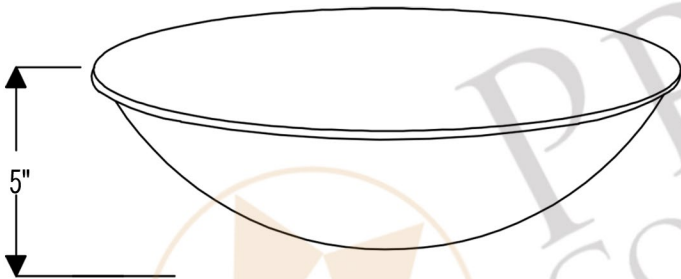

PREMIER
COPPER PRODUCTS

MODEL NUMBER: BSP5_PVOVAL20-P

- Description: Oval Hand Forged Old World Copper Vessel Sink
- Outer Dimension: 20" x 15" x 5"
- Drain Opening: 1.5"
- Finish: Oil Rubbed Bronze

CODE/STANDARD COMPLIANCE

* IAPMO/cUPC LISTED

* ORB: Oil Rubbed Bronze

THIS PRODUCT IS HAND CRAFTED, SMALL VARIANCES IN COLOR AND SIZE MAY OCCUR.
DO NOT MAKE ANY INSTALLATION CUTS UNTIL YOU RECEIVE YOUR ITEM(S).