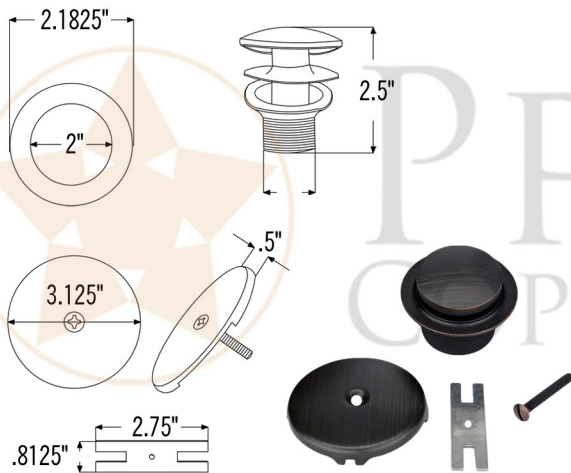

PREMIER
COPPER PRODUCTS

MODEL NUMBER: BSP5_BTDR67DB

- * Description: 67" Copper Double Slipper Bathtub with Rings
- * Outer Dimension: 67" x 32" x 32"
- * Center Tub Height: 24"
- * Drain Opening: 2" Center
- * Finish: Oil Rubbed Bronze

CODE/STANDARD COMPLIANCE

* IAPMO/UPC LISTED

THIS PRODUCT IS HAND CRAFTED, SMALL VARIANCES IN COLOR AND SIZE MAY OCCUR.
DO NOT MAKE ANY INSTALLATION CUTS UNTIL YOU RECEIVE YOUR ITEM(S).

PACKAGE INCLUDES THE FOLLOWING ACCESSORIES:

DRAIN DETAILS (Model# D-301ORB)

- * Description: Tub Drain Trim & Single-Hole Overflow Cover
- * Design: Push Pop Top
- * Upper Flange Dimension: 2.8125"
- * Material: Solid Brass
- * Prop 65 Compliant

SILICONE DETAILS (Model# C900-ORB)

- * Description: Neutral Cure Copper Sink Installation Silicone
- * Color: Oil Rubbed Bronze
- * Size: 4.7oz