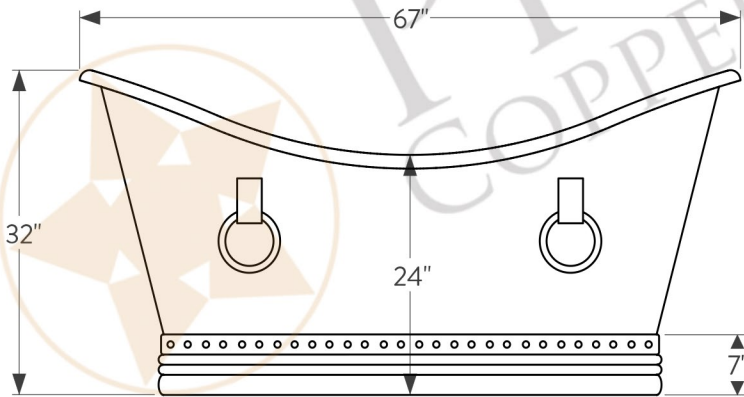

PREMIER
COPPER PRODUCTS

MODEL NUMBER: BSP5_BTDR67DB

- * Description: 67" Copper Double Slipper Bathtub with Rings
- * Outer Dimension: 67" x 32" x 32"
- * Center Tub Height: 24"
- * Drain Opening: 2" Center
- * Finish: Oil Rubbed Bronze

CODE/STANDARD COMPLIANCE

* IAPMO/UPC LISTED

THIS PRODUCT IS HAND CRAFTED, SMALL VARIANCES IN COLOR AND SIZE MAY OCCUR.
DO NOT MAKE ANY INSTALLATION CUTS UNTIL YOU RECEIVE YOUR ITEM(S).

PACKAGE INCLUDES THE FOLLOWING ACCESSORIES:

DRAIN DETAILS (Model# D-301ORB)

- * Description: Tub Drain Trim & Single-Hole Overflow Cover
- * Design: Push Pop Top
- * Upper Flange Dimension: 2.8125"
- * Material: Solid Brass
- * Prop 65 Compliant

SILICONE DETAILS (Model# C900-ORB)

- * Description: Neutral Cure Copper Sink Installation Silicone
- * Color: Oil Rubbed Bronze
- * Size: 4.7oz