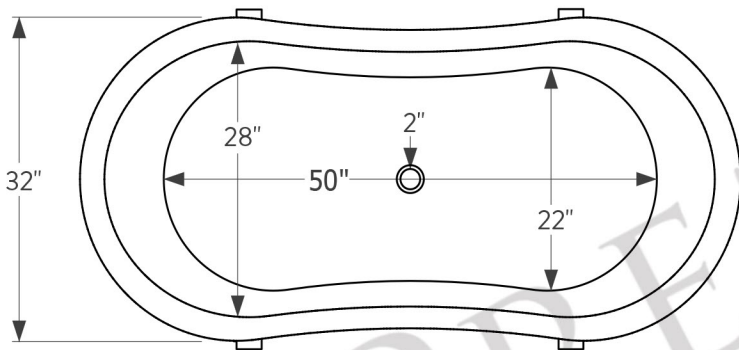

PREMIER
COPPER PRODUCTS

MODEL NUMBER: BSP5_BTDR67DB

- * Description: 67" Copper Double Slipper Bathtub with Rings
- * Outer Dimension: 67" x 32" x 32"
- * Center Tub Height: 24"
- * Drain Opening: 2" Center
- * Finish: Oil Rubbed Bronze

CODE/STANDARD COMPLIANCE

* IAPMO/UPC LISTED

THIS PRODUCT IS HAND CRAFTED, SMALL VARIANCES IN COLOR AND SIZE MAY OCCUR.
DO NOT MAKE ANY INSTALLATION CUTS UNTIL YOU RECEIVE YOUR ITEM(S).

PACKAGE INCLUDES THE FOLLOWING ACCESSORIES:

DRAIN DETAILS (Model# D-301ORB)

- * Description: Tub Drain Trim & Single-Hole Overflow Cover
- * Design: Push Pop Top
- * Upper Flange Dimension: 2.8125"
- * Material: Solid Brass
- * Prop 65 Compliant

SILICONE DETAILS (Model# C900-ORB)

- * Description: Neutral Cure Copper Sink Installation Silicone
- * Color: Oil Rubbed Bronze
- * Size: 4.7oz