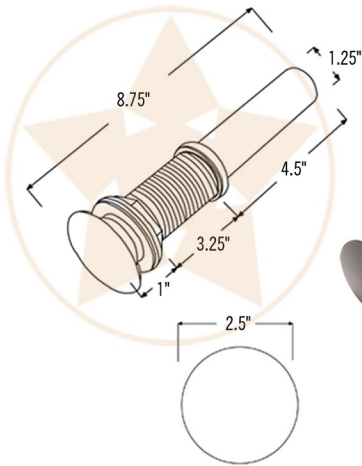

PREMIER
COPPER PRODUCTS

MODEL NUMBER: BSP5_VR16MPDB-P

- * Description: Round Minors Pan Vessel Hammered Copper Sink
- * Outer Dimension: 21" x 16" x 4" (with handles)
- * Outer Dimension: 16" x 4" (without handles)
- * Bottom Dimension: 8.5"
- * Drain Opening: 1.5"
- * Finish: Oil Rubbed Bronze

PACKAGE INCLUDES THE FOLLOWING ACCESSORIES:

- * 1.5" Non-Overflow Pop-Up Bathroom Sink Drain / ORB Finish (Model# D-208ORB)
- * Copper Sink Wax (Model# W900-WAX)
- * Neutral Cure Copper Sink Installation Silicone (Model# C900-ORB)

* ORB: Oil Rubbed Bronze

DRAIN DETAILS (Model# D-208ORB)

- * Description: 1.5" Non-Overflow Pop-Up Bathroom Sink Drain
- * Design: Push Up Top
- * Upper Flange Dimension: 2"
- * Material: Solid Brass
- * Prop 65 Compliant

SILICONE DETAILS (Model# C900-ORB)

- * Description: Neutral Cure Copper Sink Installation Silicone
- * Color: Oil Rubbed Bronze
- * Size: 4.7oz