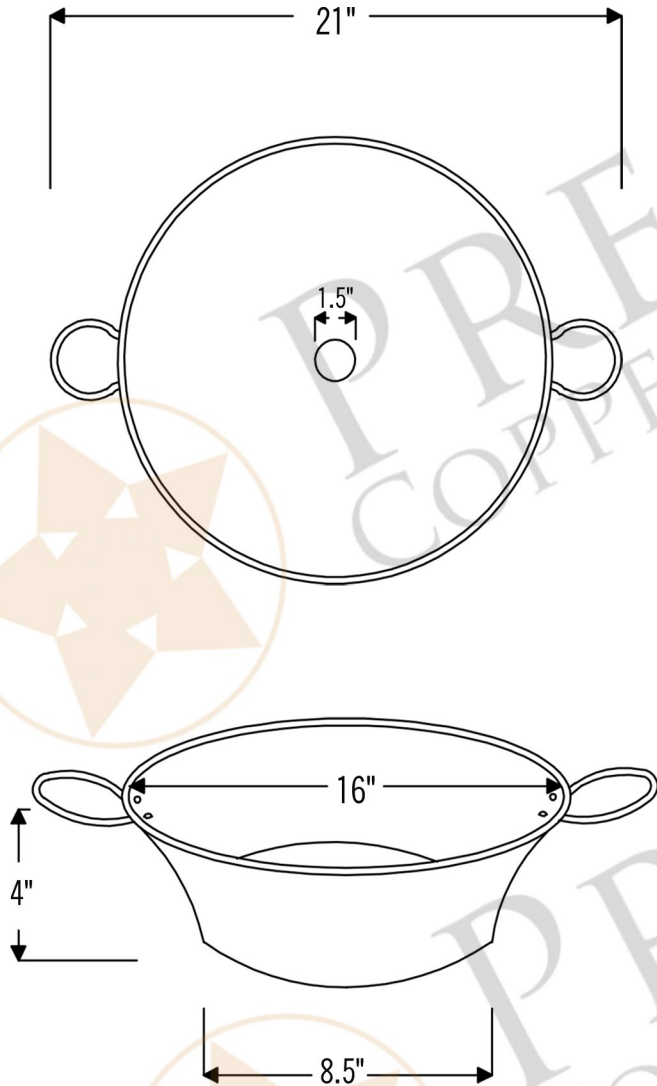

PREMIER
COPPER PRODUCTS

MODEL NUMBER: BSP5_VR16MPDB-P

- * Description: Round Minors Pan Vessel Hammered Copper Sink
- * Outer Dimension: 21" x 16" x 4" (with handles)
- * Outer Dimension: 16" x 4" (without handles)
- * Bottom Dimension: 8.5"
- * Drain Opening: 1.5"
- * Finish: Oil Rubbed Bronze

CODE/STANDARD COMPLIANCE

* IAPMO/cUPC LISTED

* ORB: Oil Rubbed Bronze

THIS PRODUCT IS HAND CRAFTED, SMALL VARIANCES IN COLOR AND SIZE MAY OCCUR.
DO NOT MAKE ANY INSTALLATION CUTS UNTIL YOU RECEIVE YOUR ITEM(S).

* ORB: Oil Rubbed Bronze

DRAIN DETAILS (Model# D-208ORB)

- * Description: 1.5" Non-Overflow Pop-Up Bathroom Sink Drain
- * Design: Push Up Top
- * Upper Flange Dimension: 2"
- * Material: Solid Brass
- * Prop 65 Compliant

SILICONE DETAILS (Model# C900-ORB)

- * Description: Neutral Cure Copper Sink Installation Silicone
- * Color: Oil Rubbed Bronze
- * Size: 4.7oz