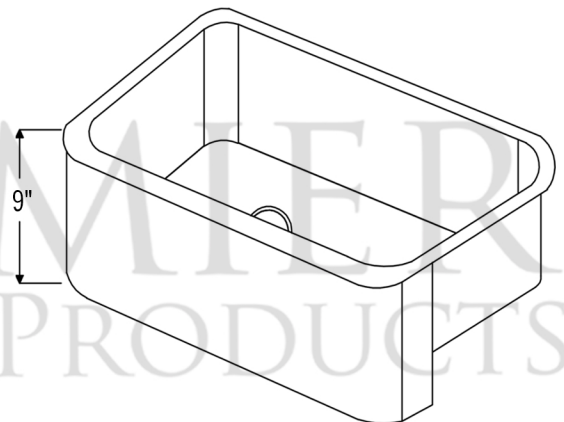

**PACKAGE INCLUDES THE FOLLOWING ITEMS:**

- \* 25" Hammered Copper Kitchen Apron Single Basin Sink (Model# KASDB25229)
- \* 3.5" Garbage Disposal Drain w/ Basket / ORB Finish (Model# D-130ORB)
- \* Oil Rubbed Bronze Installation Silicone (Model# C900-ORB)
- \* Copper Sink Wax (Model# W900-WAX)

\* ORB: Oil Rubbed Bronze

**SINK DETAILS (Model# KASDB25229)**

- \* 25" Hammered Copper Kitchen Apron Single Basin Sink
- \* Color: Oil Rubbed Bronze
- \* Outer Dimension: 25" x 22" x 9"
- \* Inner Dimension: 23" x 19" x 9"
- \* Rim: Left, Back, Right - 1" / Front - 2"
- \* Drain Opening: 3.5" Standard
- \* Material Gauge: 14
- \* CODE / STANDARD COMPLIANCE: IAPMO / cUPC LISTED

\* ORB: Oil Rubbed Bronze

**DRAIN DETAILS (Model# D-130ORB)**

- \* 3.5" Deluxe Garbage Disposal Drain w/ Basket
- \* Color: Oil Rubbed Bronze
- \* Outer Dimension: 4.5" x 2.25"
- \* Inner Dimension: 3.5"
- \* Installation Type: Insinkerator Brand Compatible
- \* Material: Brass
- \* Prop 65 Compliant