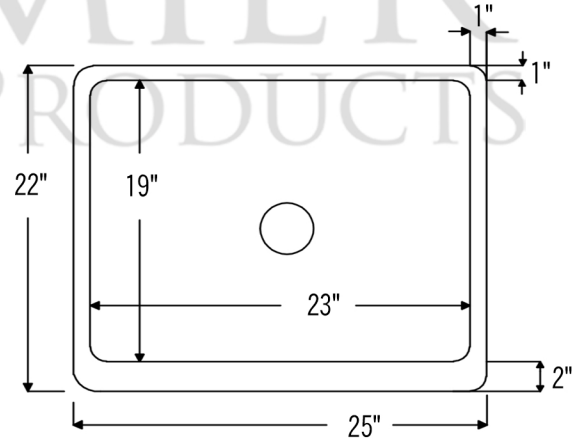

**PACKAGE INCLUDES THE FOLLOWING ITEMS:**

- \* 25" Hammered Copper Kitchen Apron Single Basin Sink (Model# KASDB25229)
- \* 3.5" Garbage Disposal Drain w/ Basket / ORB Finish (Model# D-130ORB)
- \* Oil Rubbed Bronze Installation Silicone (Model# C900-ORB)
- \* Copper Sink Wax (Model# W900-WAX)

\* ORB: Oil Rubbed Bronze

**SINK DETAILS (Model# KASDB25229)**

- \* 25" Hammered Copper Kitchen Apron Single Basin Sink
- \* Color: Oil Rubbed Bronze
- \* Outer Dimension: 25" x 22" x 9"
- \* Inner Dimension: 23" x 19" x 9"
- \* Rim: Left, Back, Right - 1" / Front - 2"
- \* Drain Opening: 3.5" Standard
- \* Material Gauge: 14
- \* CODE / STANDARD COMPLIANCE: IAPMO / cUPC LISTED

\* ORB: Oil Rubbed Bronze

**DRAIN DETAILS (Model# D-130ORB)**

- \* 3.5" Deluxe Garbage Disposal Drain w/ Basket
- \* Color: Oil Rubbed Bronze
- \* Outer Dimension: 4.5" x 2.25"
- \* Inner Dimension: 3.5"
- \* Installation Type: Insinkerator Brand Compatible
- \* Material: Brass
- \* Prop 65 Compliant

PREMIER  
COPPER PRODUCTS

**SILICONE DETAILS (Model# C900-ORB)**

- \* Neutral Cure Installation Silicone
- \* Size: 4.7 OZ
- \* Matches a Variety of Different Styled Sinks and Drains

**COPPER SINK WAX DETAILS (Model# W900-WAX)**