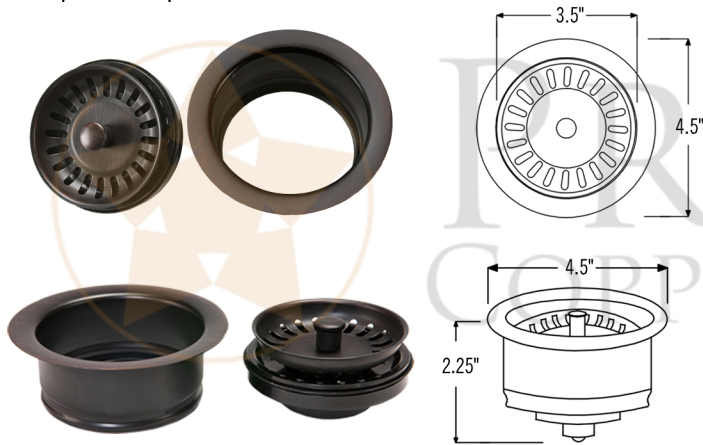

**PACKAGE INCLUDES THE FOLLOWING ITEMS:**

- \* 25" Hammered Copper Kitchen Apron Single Basin Sink (Model# KASDB25229)
- \* 3.5" Garbage Disposal Drain w/ Basket / ORB Finish (Model# D-130ORB)
- \* Oil Rubbed Bronze Installation Silicone (Model# C900-ORB)
- \* Copper Sink Wax (Model# W900-WAX)

\* ORB: Oil Rubbed Bronze

**SINK DETAILS (Model# KASDB25229)**

- \* 25" Hammered Copper Kitchen Apron Single Basin Sink
- \* Color: Oil Rubbed Bronze
- \* Outer Dimension: 25" x 22" x 9"
- \* Inner Dimension: 23" x 19" x 9"
- \* Rim: Left, Back, Right - 1" / Front - 2"
- \* Drain Opening: 3.5" Standard
- \* Material Gauge: 14
- \* CODE / STANDARD COMPLIANCE: IAPMO / cUPC LISTED

\* ORB: Oil Rubbed Bronze

**DRAIN DETAILS (Model# D-130ORB)**

- \* 3.5" Deluxe Garbage Disposal Drain w/ Basket
- \* Color: Oil Rubbed Bronze
- \* Outer Dimension: 4.5" x 2.25"
- \* Inner Dimension: 3.5"
- \* Installation Type: Insinkerator Brand Compatible
- \* Material: Brass
- \* Prop 65 Compliant