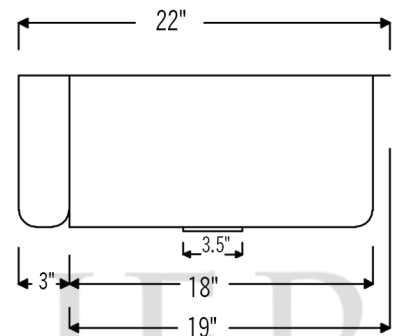

\* ORB: Oil Rubbed Bronze

**SINK DETAILS (Model# KASDB25229)**

- \* 25" Hammered Copper Kitchen Apron Single Basin Sink
- \* Color: Oil Rubbed Bronze
- \* Outer Dimension: 25" x 22" x 9"
- \* Inner Dimension: 23" x 19" x 9"
- \* Rim: Left, Back, Right - 1" / Front - 2"
- \* Drain Opening: 3.5" Standard
- \* Material Gauge: 14
- \* CODE / STANDARD COMPLIANCE: IAPMO / cUPC LISTED

\* ORB: Oil Rubbed Bronze

**DRAIN DETAILS (Model# D-130ORB)**

- \* 3.5" Deluxe Garbage Disposal Drain w/ Basket
- \* Color: Oil Rubbed Bronze
- \* Outer Dimension: 4.5" x 2.25"
- \* Inner Dimension: 3.5"
- \* Installation Type: Insinkerator Brand Compatible
- \* Material: Brass
- \* Prop 65 Compliant