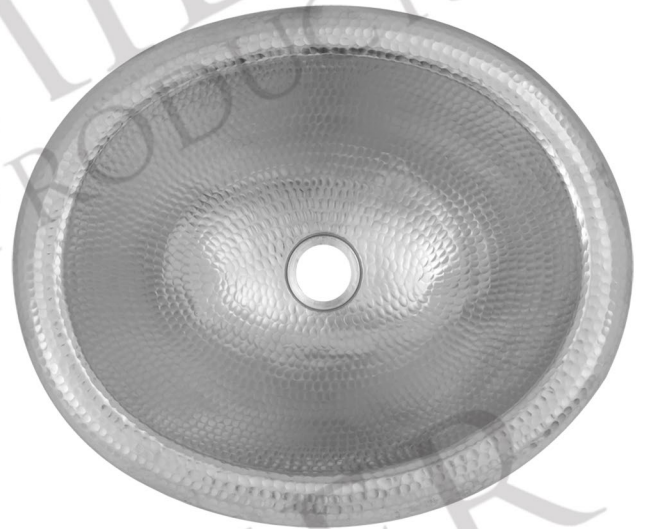

- * Description: Oval Self Rimming Hammered Copper Sink with 1.5" Rim
- * Outer Dimension: 18" x 15" x 5"
- * Inner Dimension: 15" x 12" x 5"
- * Rim: 1.5"
- * Drain Opening: 1.5"
- * Finish: Nickel

PACKAGE INCLUDES THE FOLLOWING ACCESSORIES:

- * 1.5" Non-Overflow Pop-Up Bathroom Sink Drain / BN Finish (Model# D-208BN)
- * Copper Sink Wax (Model# W900-WAX)

* BN: Brushed Nickel

DRAIN DETAILS (Model# D-208BN)

- * Description: 1.5" Non-Overflow Pop-Up Bathroom Sink Drain
- * Design: Push Up Top
- * Upper Flange Dimension: 2"
- * Material: Solid Brass
- * Prop 65 Compliant

WAX DETAILS (Model# W900-WAX)

- * Description: Copper Sink Wax Protectant
- * Made From Natural Bee's Wax
- * No Wax Build Up Ever!
- * Hard Water Protection
- * Works Great on a Variety of Different Surfaces: