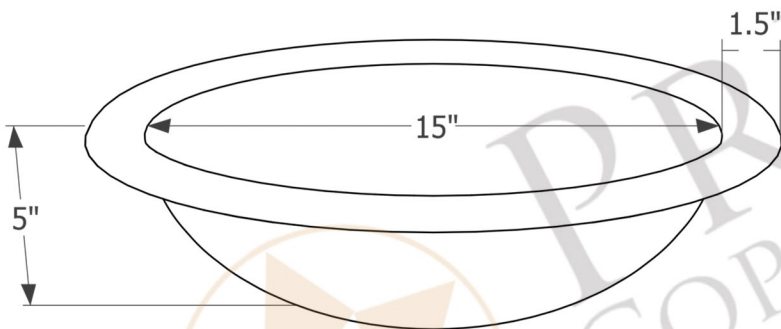

- * Description: Oval Self Rimming Hammered Copper Sink with 1.5" Rim
- * Outer Dimension: 18" x 15" x 5"
- * Inner Dimension: 15" x 12" x 5"
- * Rim: 1.5"
- * Drain Opening: 1.5"
- * Finish: Nickel

PACKAGE INCLUDES THE FOLLOWING ACCESSORIES:

- * 1.5" Non-Overflow Pop-Up Bathroom Sink Drain / BN Finish (Model# D-208BN)
- * Copper Sink Wax (Model# W900-WAX)

* BN: Brushed Nickel

DRAIN DETAILS (Model# D-208BN)

- * Description: 1.5" Non-Overflow Pop-Up Bathroom Sink Drain
- * Design: Push Up Top
- * Upper Flange Dimension: 2"
- * Material: Solid Brass
- * Prop 65 Compliant