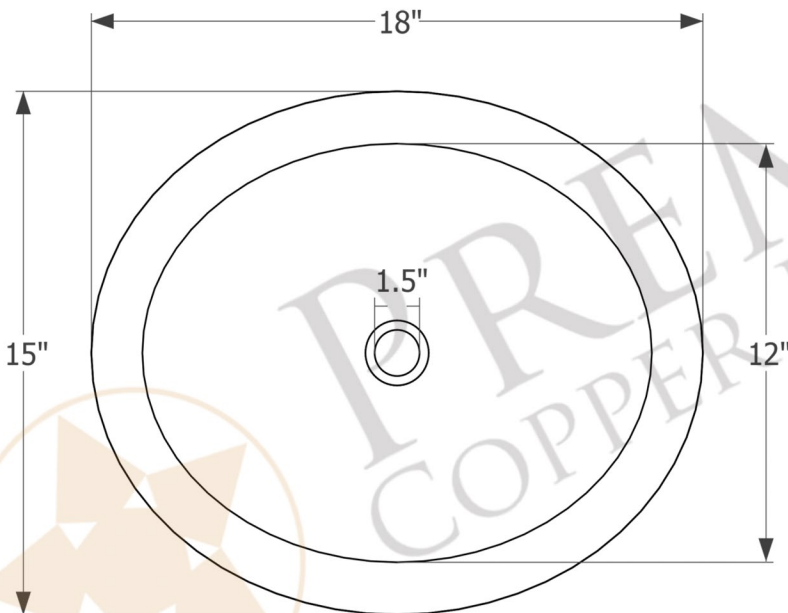

- * Description: Oval Self Rimming Hammered Copper Sink with 1.5" Rim
- * Outer Dimension: 18" x 15" x 5"
- * Inner Dimension: 15" x 12" x 5"
- * Rim: 1.5"
- * Drain Opening: 1.5"
- * Finish: Nickel

PACKAGE INCLUDES THE FOLLOWING ACCESSORIES:

- * 1.5" Non-Overflow Pop-Up Bathroom Sink Drain / BN Finish (Model# D-208BN)
- * Copper Sink Wax (Model# W900-WAX)

* BN: Brushed Nickel

DRAIN DETAILS (Model# D-208BN)

- * Description: 1.5" Non-Overflow Pop-Up Bathroom Sink Drain
- * Design: Push Up Top
- * Upper Flange Dimension: 2"
- * Material: Solid Brass
- * Prop 65 Compliant