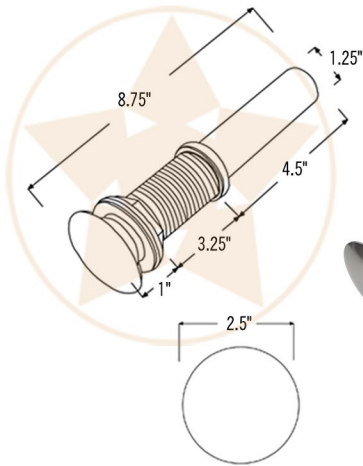

- * Description: Oval Self Rimming Hammered Copper Sink with 1.5" Rim
- * Outer Dimension: 18" x 15" x 5"
- * Inner Dimension: 15" x 12" x 5"
- * Rim: 1.5"
- * Drain Opening: 1.5"
- * Finish: Nickel

PACKAGE INCLUDES THE FOLLOWING ACCESSORIES:

- * 1.5" Non-Overflow Pop-Up Bathroom Sink Drain / BN Finish (Model# D-208BN)
- * Copper Sink Wax (Model# W900-WAX)

* BN: Brushed Nickel

DRAIN DETAILS (Model# D-208BN)

- * Description: 1.5" Non-Overflow Pop-Up Bathroom Sink Drain
- * Design: Push Up Top
- * Upper Flange Dimension: 2"
- * Material: Solid Brass
- * Prop 65 Compliant

WAX DETAILS (Model# W900-WAX)

- * Description: Copper Sink Wax Protectant
- * Made From Natural Bee's Wax
- * No Wax Build Up Ever!
- * Hard Water Protection
- * Works Great on a Variety of Different Surfaces: