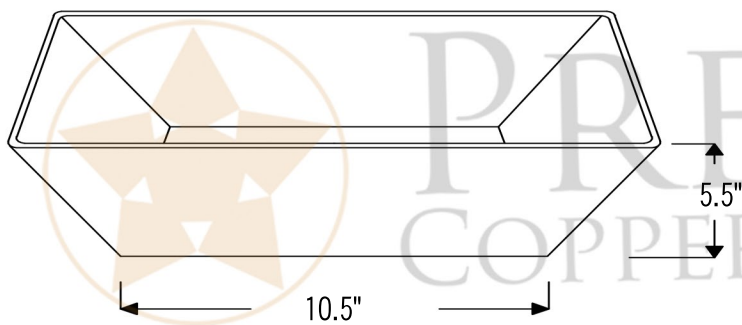

PREMIER
COPPER PRODUCTS

MODEL NUMBER: BSP5_VREC17WEN-P

- Description: 17" Rectangle Wired Rim Vessel
  Hammered Copper Sink in Nickel
- Outer Dimension: 17.25" x 13.25" x 5.5"
- Inner Dimension: 17" x 13" x 5.5"
- Bottom Dimension: 10.5" x 7"
- Rim: Wired Rim
- Drain Opening: 1.5"
- Finish: Nickel

CODE/STANDARD COMPLIANCE

* IAPMO/cUPC LISTED

THIS PRODUCTS IS HAND CRAFTED, SMALL VARIANCES IN COLOR AND SIZE MAY OCCUR.
DO NOT MAKE ANY INSTALLATION CUTS UNTIL YOU RECEIVE YOUR ITEM(S).