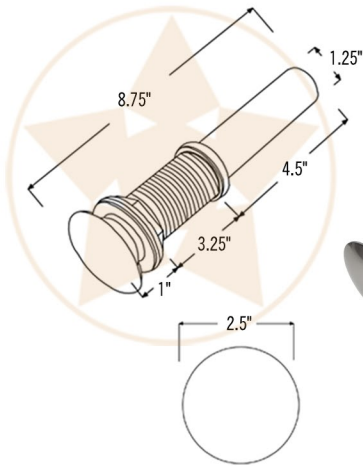

PREMIER  
COPPER PRODUCTS

MODEL NUMBER: BSP5\_VREC17WEN-P

- \* Description: 17" Rectangle Wired Rim Vessel  
Hammered Copper Sink in Nickel
- \* Outer Dimension: 17.25" x 13.25" x 5.5"
- \* Inner Dimension: 17" x 13" x 5.5"
- \* Bottom Dimension: 10.5" x 7"
- \* Rim: Wired Rim
- \* Drain Opening: 1.5"
- \* Finish: Nickel

CODE/STANDARD COMPLIANCE

\* IAPMO/cUPC LISTED

THIS PRODUCTS IS HAND CRAFTED, SMALL VARIANCES IN COLOR AND SIZE MAY OCCUR.  
DO NOT MAKE ANY INSTALLATION CUTS UNTIL YOU RECEIVE YOUR ITEM(S).

## PACKAGE INCLUDES THE FOLLOWING ACCESSORIES:

- \* 1.5" Non-Overflow Pop-Up Bathroom Sink Drain / BN Finish (Model# D-208BN)
- \* Copper Sink Wax (Model# W900-WAX)

\* BN: Brushed Nickel

### DRAIN DETAILS (Model# D-208BN)

- \* Description: 1.5" Non-Overflow Pop-Up Bathroom Sink Drain
- \* Design: Push Up Top
- \* Upper Flange Dimension: 2"
- \* Material: Solid Brass
- \* Prop 65 Compliant