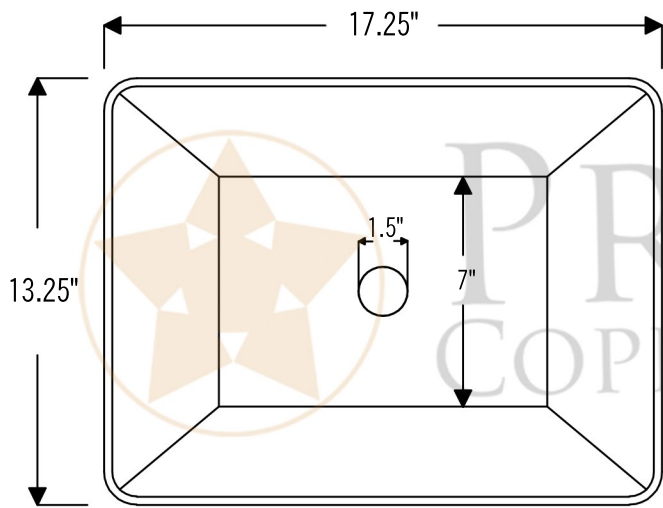

PREMIER  
COPPER PRODUCTS

MODEL NUMBER: BSP5\_VREC17WEN-P

- \* Description: 17" Rectangle Wired Rim Vessel  
Hammered Copper Sink in Nickel
- \* Outer Dimension: 17.25" x 13.25" x 5.5"
- \* Inner Dimension: 17" x 13" x 5.5"
- \* Bottom Dimension: 10.5" x 7"
- \* Rim: Wired Rim
- \* Drain Opening: 1.5"
- \* Finish: Nickel

CODE/STANDARD COMPLIANCE

\* IAPMO/cUPC LISTED

THIS PRODUCTS IS HAND CRAFTED, SMALL VARIANCES IN COLOR AND SIZE MAY OCCUR.  
DO NOT MAKE ANY INSTALLATION CUTS UNTIL YOU RECEIVE YOUR ITEM(S).

### DRAIN DETAILS (Model# D-208BN)

- \* Description: 1.5" Non-Overflow Pop-Up Bathroom Sink Drain
- \* Design: Push Up Top
- \* Upper Flange Dimension: 2"
- \* Material: Solid Brass
- \* Prop 65 Compliant