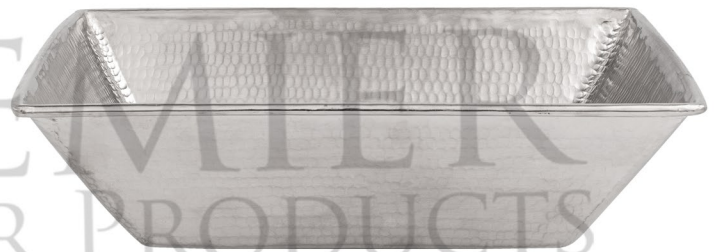

PREMIER
COPPER PRODUCTS

MODEL NUMBER: BSP5_VREC17WEN-P

- Description: 17" Rectangle Wired Rim Vessel
  Hammered Copper Sink in Nickel
- Outer Dimension: 17.25" x 13.25" x 5.5"
- Inner Dimension: 17" x 13" x 5.5"
- Bottom Dimension: 10.5" x 7"
- Rim: Wired Rim
- Drain Opening: 1.5"
- Finish: Nickel

CODE/STANDARD COMPLIANCE

* IAPMO/cUPC LISTED

THIS PRODUCTS IS HAND CRAFTED, SMALL VARIANCES IN COLOR AND SIZE MAY OCCUR.
DO NOT MAKE ANY INSTALLATION CUTS UNTIL YOU RECEIVE YOUR ITEM(S).