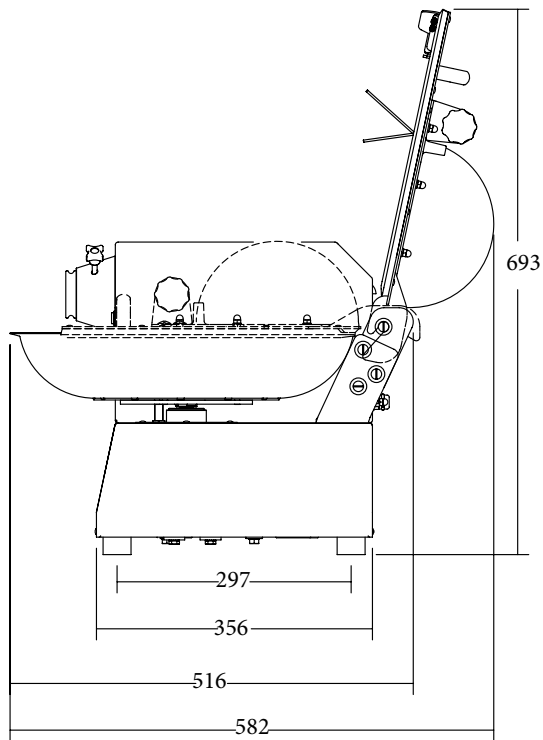

ACCESSORIES

Stand to suit

Choice of 3 Blades

DIMENSIONS

External Width	832mm
External Depth	516mm
External Height	407mm

FRONT

SIDE

We reserve the right to alter specifications without notice.