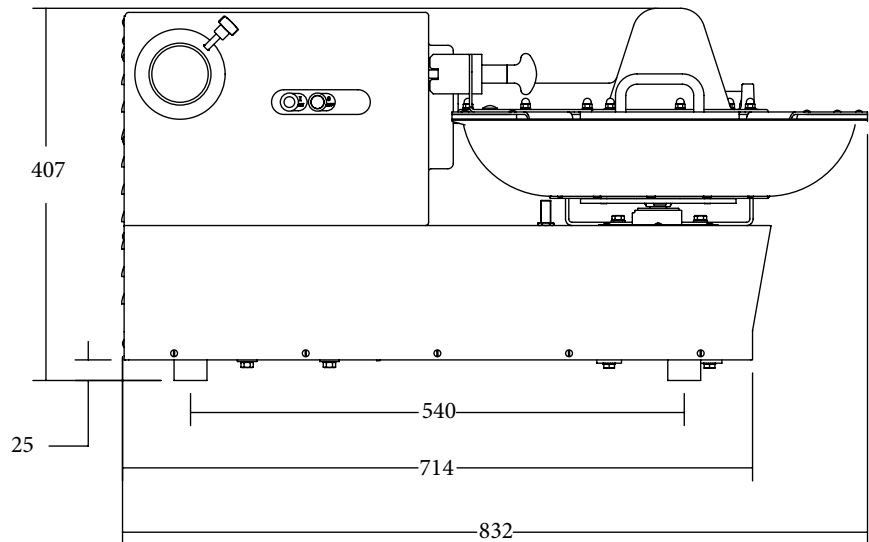

ACCESSORIES

Stand to suit

Choice of 3 Blades

DIMENSIONS

External Width	832mm
External Depth	516mm
External Height	407mm

FRONT

SIDE

We reserve the right to alter specifications without notice.