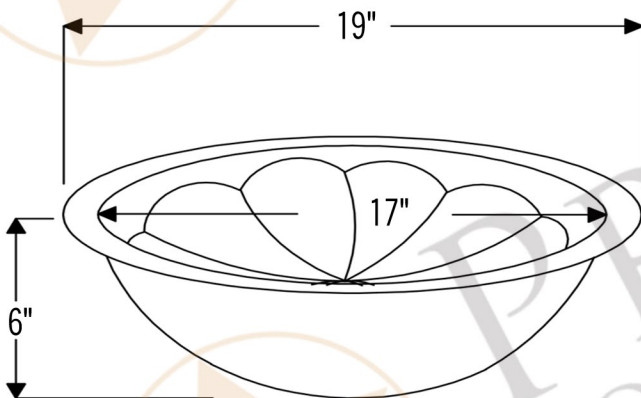

PREMIER
COPPER PRODUCTS

MODEL NUMBER: BSP5_LO19FSBDB-P

- Description: Oval Sunburst Under Counter Hammered Copper Sink
- Outer Dimension: 19" x 14" x 6"
- Inner Dimension: 17" x 12" x 6"
- Rim: 1"
- Drain Opening: 1.5"
- Finish: Oil Rubbed Bronze
- Design: Sunburst

CODE/STANDARD COMPLIANCE

* IAPMO/cUPC LISTED

* ORB: Oil Rubbed Bronze

THIS PRODUCT IS HAND CRAFTED, SMALL VARIANCES IN COLOR AND SIZE MAY OCCUR.
DO NOT MAKE ANY INSTALLATION CUTS UNTIL YOU RECEIVE YOUR ITEM(S).