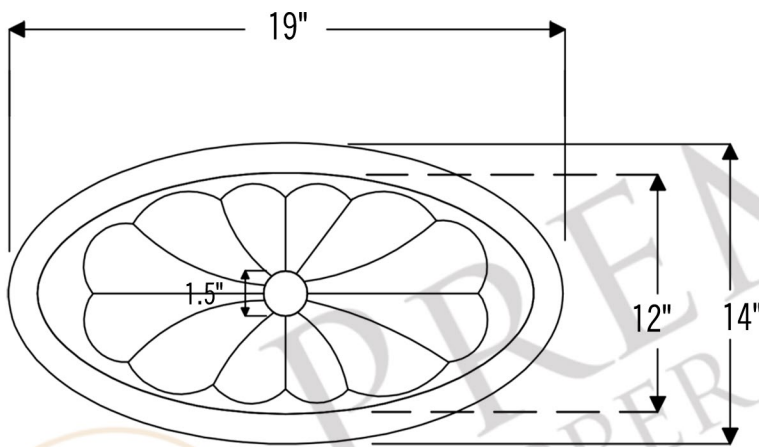

PREMIER
COPPER PRODUCTS

MODEL NUMBER: BSP5_LO19FSBDB-P

- Description: Oval Sunburst Under Counter Hammered Copper Sink
- Outer Dimension: 19" x 14" x 6"
- Inner Dimension: 17" x 12" x 6"
- Rim: 1"
- Drain Opening: 1.5"
- Finish: Oil Rubbed Bronze
- Design: Sunburst

CODE/STANDARD COMPLIANCE

* IAPMO/cUPC LISTED

* ORB: Oil Rubbed Bronze

THIS PRODUCT IS HAND CRAFTED, SMALL VARIANCES IN COLOR AND SIZE MAY OCCUR.
DO NOT MAKE ANY INSTALLATION CUTS UNTIL YOU RECEIVE YOUR ITEM(S).