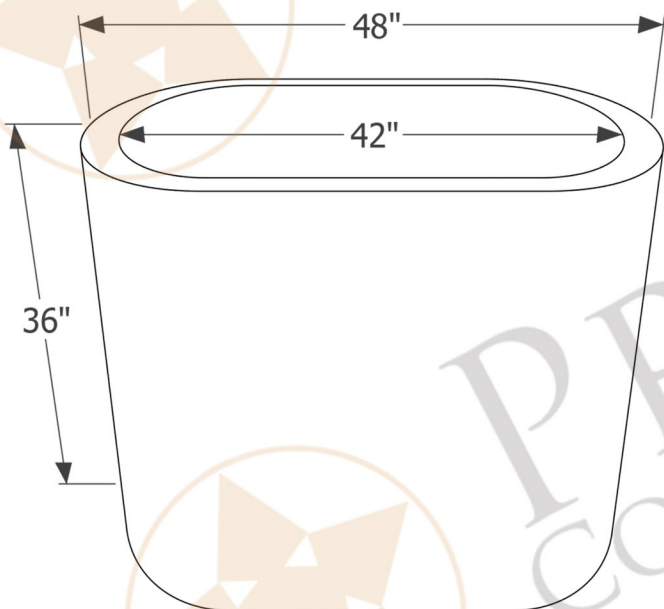

- \* Description: 48" Hammered Copper Oval Japanese Style Soaking Bathtub
- \* Outer Dimension: 48" x 36"
- \* Inner Dimension: 42" x 30" with 20" x 14" x 12" Built in Seat
- \* Tub Floor Height: 3-4" from ground
- \* Drain Opening: 2"
- \* Drain Position: 12" from wall
- \* Finish: Oil Rubbed Bronze

### DRAIN DETAILS (Model# D-301ORB)

- \* Description: Tub Drain Trim & Single-Hole Overflow Cover
- \* Design: Push Pop Top
- \* Upper Flange Dimension: 2.8125"
- \* Material: Solid Brass
- \* Prop 65 Compliant

### SILICONE DETAILS (Model# C900-ORB)

- \* Description: Neutral Cure Copper Sink Installation Silicone
- \* Color: Oil Rubbed Bronze
- \* Size: 4.7oz