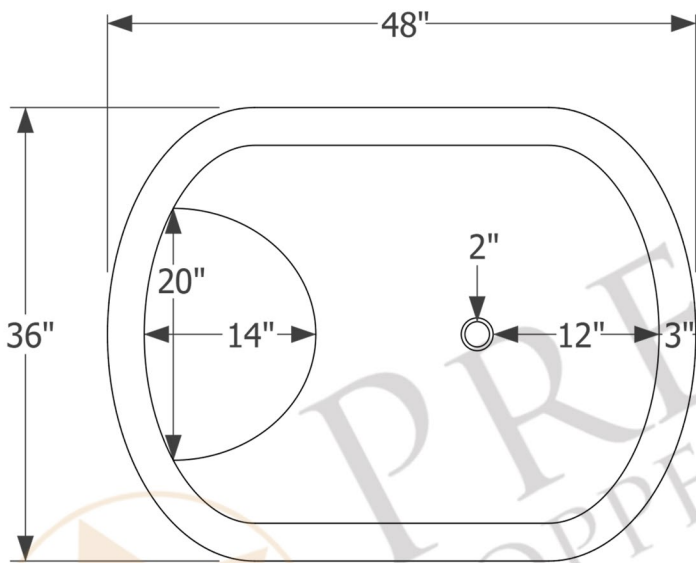

- \* Description: 48" Hammered Copper Oval Japanese Style Soaking Bathtub
- \* Outer Dimension: 48" x 36"
- \* Inner Dimension: 42" x 30" with 20" x 14" x 12" Built in Seat
- \* Tub Floor Height: 3-4" from ground
- \* Drain Opening: 2"
- \* Drain Position: 12" from wall
- \* Finish: Oil Rubbed Bronze

### DRAIN DETAILS (Model# D-301ORB)

- \* Description: Tub Drain Trim & Single-Hole Overflow Cover
- \* Design: Push Pop Top
- \* Upper Flange Dimension: 2.8125"
- \* Material: Solid Brass
- \* Prop 65 Compliant

### SILICONE DETAILS (Model# C900-ORB)

- \* Description: Neutral Cure Copper Sink Installation Silicone
- \* Color: Oil Rubbed Bronze
- \* Size: 4.7oz