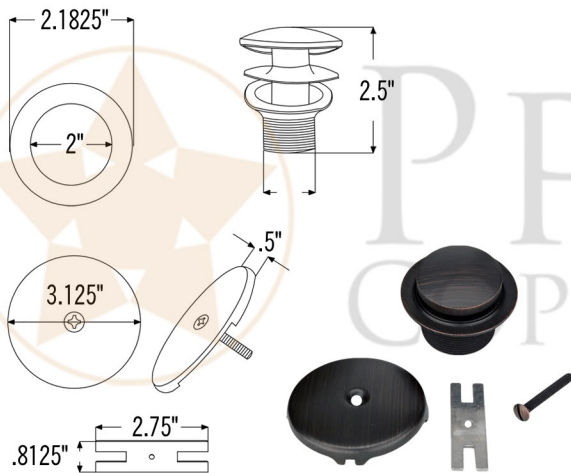

- \* Description: 48" Hammered Copper Oval Japanese Style Soaking Bathtub
- \* Outer Dimension: 48" x 36"
- \* Inner Dimension: 42" x 30" with 20" x 14" x 12" Built in Seat
- \* Tub Floor Height: 3-4" from ground
- \* Drain Opening: 2"
- \* Drain Position: 12" from wall
- \* Finish: Oil Rubbed Bronze

## PACKAGE INCLUDES THE FOLLOWING ACCESSORIES:

- \* Tub Drain Trim & Single-Hole Overflow Cover for Bathtubs / ORB Finish (Model# D-301ORB)
- \* Copper Sink Wax (Model# W900-WAX)
- \* Neutral Cure Copper Sink Installation Silicone (Model# C900-ORB)

### DRAIN DETAILS (Model# D-301ORB)

- \* Description: Tub Drain Trim & Single-Hole Overflow Cover
- \* Design: Push Pop Top
- \* Upper Flange Dimension: 2.8125"
- \* Material: Solid Brass
- \* Prop 65 Compliant

### SILICONE DETAILS (Model# C900-ORB)

- \* Description: Neutral Cure Copper Sink Installation Silicone
- \* Color: Oil Rubbed Bronze
- \* Size: 4.7oz