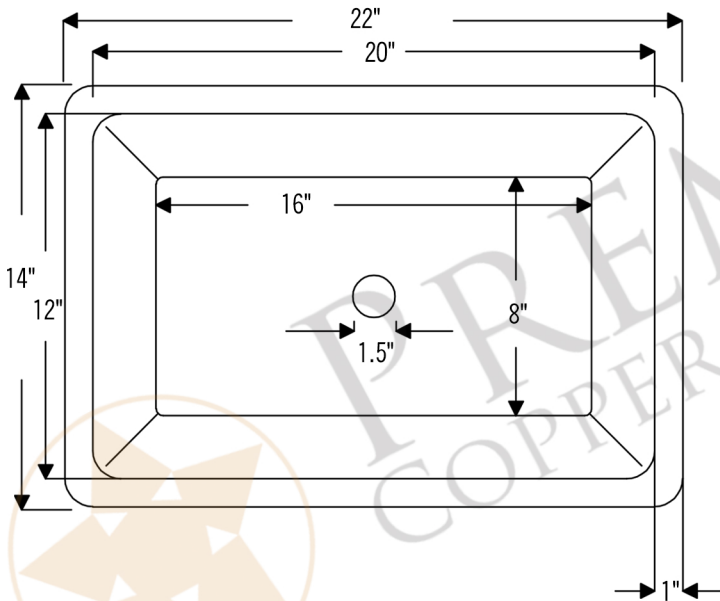

PREMIER
COPPER PRODUCTS

MODEL NUMBER: TFLREC22DB

**DESCRIPTION: Terra Firma 22" Rectangle Under Counter
Bathroom Sink**

OUTER DIMENSION: 22" x 14" x 4"

INNER DIMENSION: 20" x 12" x 4"

BOTTOM SINK FLOOR DIMENSION: 16" x 8"

SINK HEIGHT: 4"

TEXTURE: Terra Firma

FINISH: Living Copper / Oil Rubbed Bronze

RIM: 1"

DRAIN OPENING: 1.5"

INSTALLATION TYPE: Undermount

CODE/STANDARD COMPLIANCE

* IAPMO/cUPC LISTED