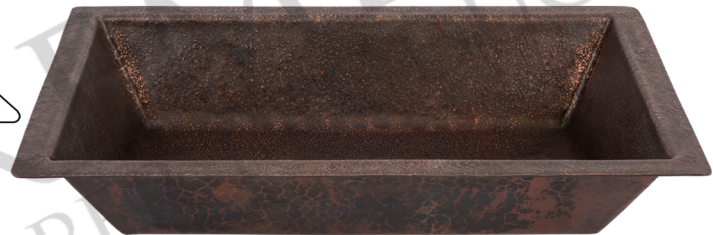

PREMIER
COPPER PRODUCTS

MODEL NUMBER: TFLREC22DB

**DESCRIPTION: Terra Firma 22" Rectangle Under Counter
Bathroom Sink**

OUTER DIMENSION: 22" x 14" x 4"

INNER DIMENSION: 20" x 12" x 4"

BOTTOM SINK FLOOR DIMENSION: 16" x 8"

SINK HEIGHT: 4"

TEXTURE: Terra Firma

FINISH: Living Copper / Oil Rubbed Bronze

RIM: 1"

DRAIN OPENING: 1.5"

INSTALLATION TYPE: Undermount

CODE/STANDARD COMPLIANCE

* IAPMO/cUPC LISTED