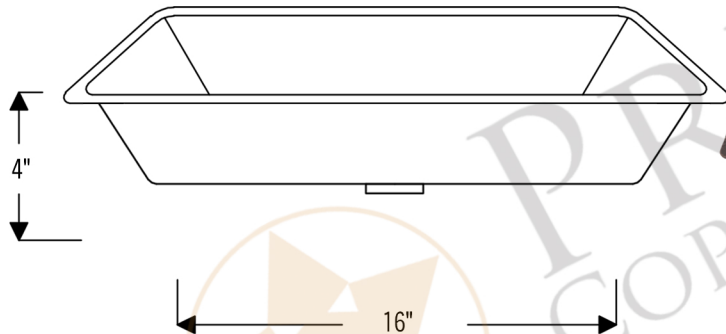

PREMIER
COPPER PRODUCTS

MODEL NUMBER: TFLREC22DB

**DESCRIPTION: Terra Firma 22" Rectangle Under Counter
Bathroom Sink**

OUTER DIMENSION: 22" x 14" x 4"

INNER DIMENSION: 20" x 12" x 4"

BOTTOM SINK FLOOR DIMENSION: 16" x 8"

SINK HEIGHT: 4"

TEXTURE: Terra Firma

FINISH: Living Copper / Oil Rubbed Bronze

RIM: 1"

DRAIN OPENING: 1.5"

INSTALLATION TYPE: Undermount

CODE/STANDARD COMPLIANCE

* IAPMO/cUPC LISTED