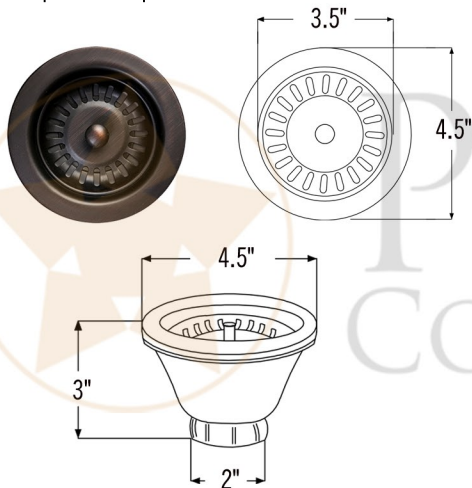

PACKAGE INCLUDES THE FOLLOWING ACCESSORIES:

- 3.5" Basket Strainer Drain / ORB Finish (Model# D-132ORB)
- Copper Sink Wax (Model# W900-WAX)
- Neutral Cure Copper Sink Installation Silicone (Model# C900-ORB)

* ORB: Oil Rubbed Bronze

DRAIN DETAILS (Model# D-132ORB)

- Description: 3.5" Basket Strainer Drain
- Upper Flange Dimension: 4.5"
- Material: Solid Brass
- Prop 65 Compliant