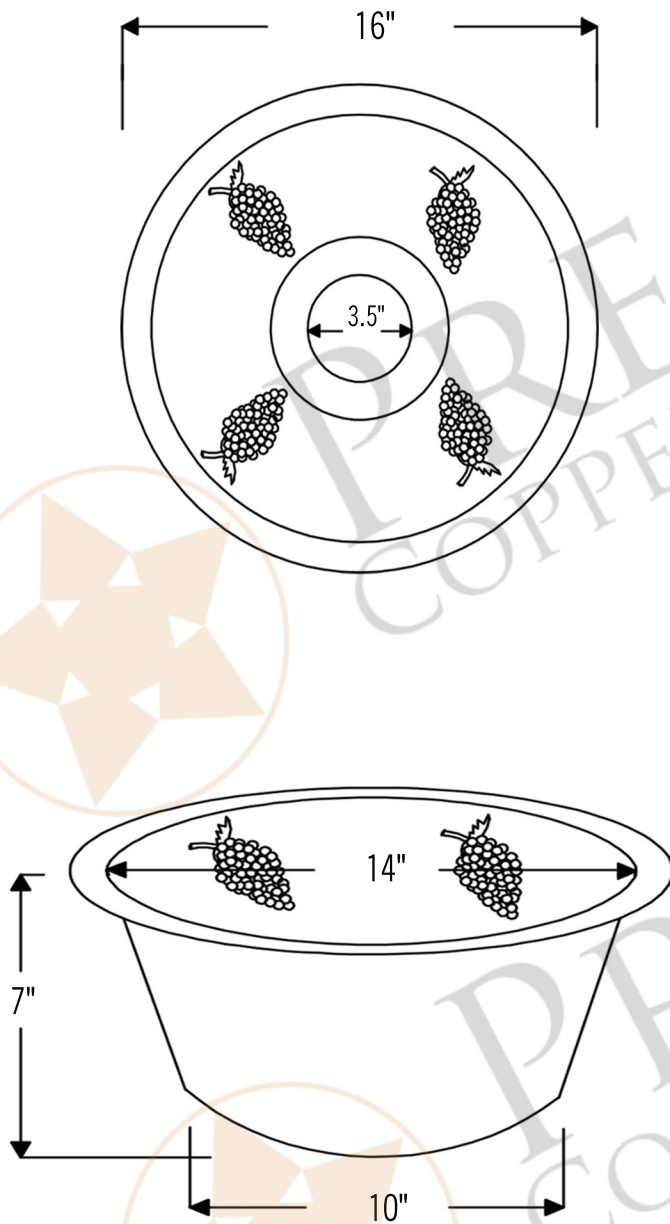

PREMIER
COPPER PRODUCTS

MODEL NUMBER: BSP5_BR16GDB3-D

- Description: 16" Round Copper Prep Sink with Grapes and 3.5" Drain Opening
- Outer Dimension: 16" x 7"
- Inner Dimension: 14" x 7"
- Rim: 1"
- Drain Opening: 3.5"
- Finish: Oil Rubbed Bronze
- Design: Grapes

CODE/STANDARD COMPLIANCE

* IAPMO/cUPC LISTED

* ORB: Oil Rubbed Bronze

THIS PRODUCT IS HAND CRAFTED, SMALL VARIANCES IN COLOR AND SIZE MAY OCCUR.
DO NOT MAKE ANY INSTALLATION CUTS UNTIL YOU RECEIVE YOUR ITEM(S).