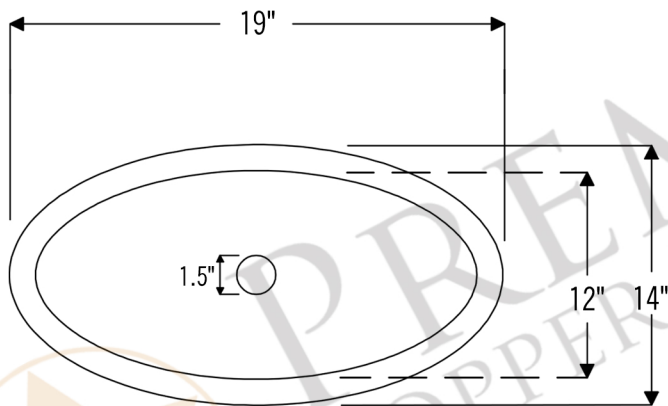

PREMIER
COPPER PRODUCTS

MODEL NUMBER: LO19FAB

- * Description: 19" Oval Under Counter Hammered Copper Bathroom Sink
- * Outer Dimension: 19" x 14" x 6"
- * Inner Dimension: 17" x 12" x 6"
- * Rim: 1"
- * Drain Opening: 1.5"
- * Finish: Antique Brass