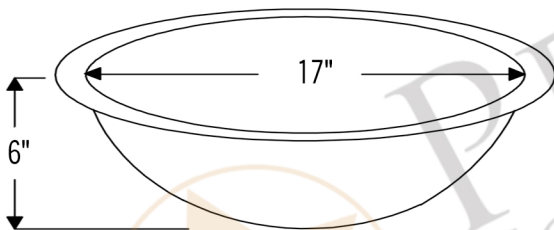

PREMIER
COPPER PRODUCTS

MODEL NUMBER: LO19FAB

- * Description: 19" Oval Under Counter Hammered Copper Bathroom Sink
- * Outer Dimension: 19" x 14" x 6"
- * Inner Dimension: 17" x 12" x 6"
- * Rim: 1"
- * Drain Opening: 1.5"
- * Finish: Antique Brass