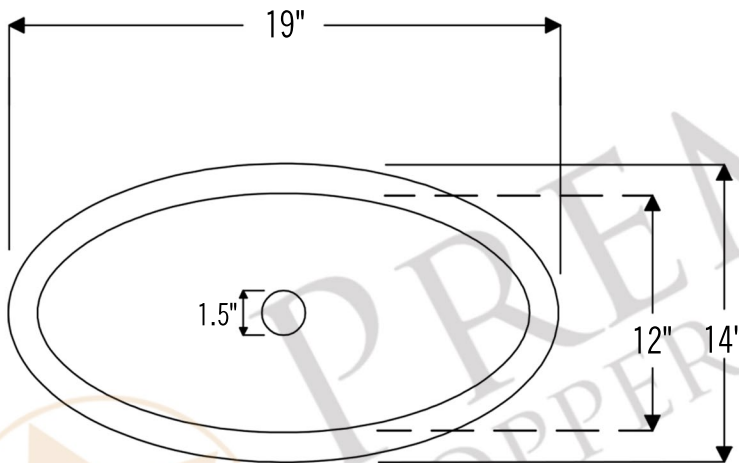

PREMIER
COPPER PRODUCTS

MODEL NUMBER: BSP5_L019FAB-P

- Description: 19" Oval Under Counter Hammered Copper Bathroom Sink
- Outer Dimension: 19" x 14" x 6"
- Inner Dimension: 17" x 12" x 6"
- Rim: 1"
- Drain Opening: 1.5"
- Finish: Antique Brass

CODE/STANDARD COMPLIANCE

* IAPMO/cUPC LISTED

THIS PRODUCT IS HAND CRAFTED, SMALL VARIANCES IN COLOR AND SIZE MAY OCCUR.
DO NOT MAKE ANY INSTALLATION CUTS UNTIL YOU RECEIVE YOUR ITEM(S).