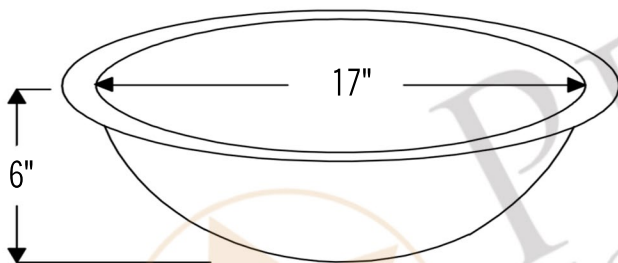

PREMIER
COPPER PRODUCTS

MODEL NUMBER: BSP5_L019FAB-P

- Description: 19" Oval Under Counter Hammered Copper Bathroom Sink
- Outer Dimension: 19" x 14" x 6"
- Inner Dimension: 17" x 12" x 6"
- Rim: 1"
- Drain Opening: 1.5"
- Finish: Antique Brass

CODE/STANDARD COMPLIANCE

* IAPMO/cUPC LISTED

THIS PRODUCT IS HAND CRAFTED, SMALL VARIANCES IN COLOR AND SIZE MAY OCCUR.
DO NOT MAKE ANY INSTALLATION CUTS UNTIL YOU RECEIVE YOUR ITEM(S).