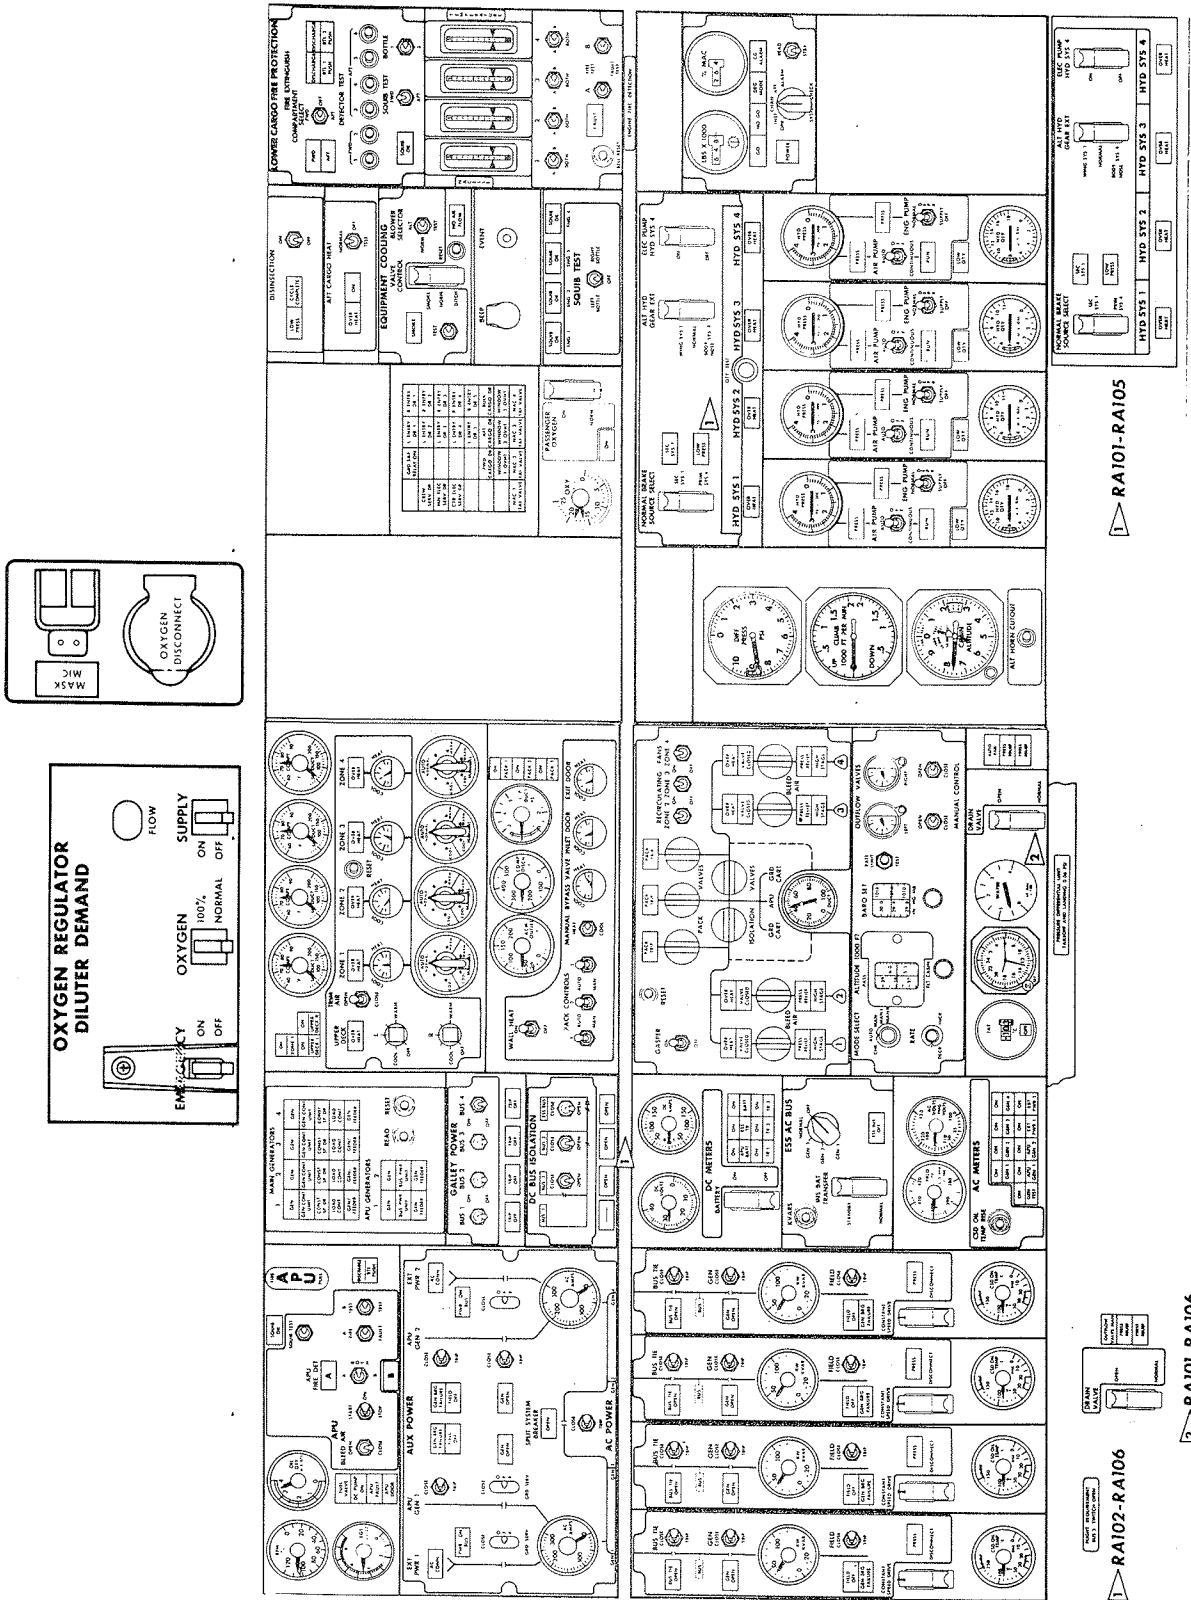

PILOTS' LIGHT SHIELD

PILOTS' INSTRUMENT PANELS

FIRST OFFICER'S INSTRUMENT PANEL

CENTER INSTRUMENT PANEL

CAPTAIN'S INSTRUMENT PANEL

PILOTS' OVERHEAD PANEL

BOEING 747 OPERATIONS MANUAL

AIRPLANE GENERAL COCKPIT PANELS

PILOTS' CONTROL STAND

PILOTS' AUXILIARY AND OBSERVERS' PANELS

FLIGHT ENGINEER'S INSTRUMENT PANELS - UPPER