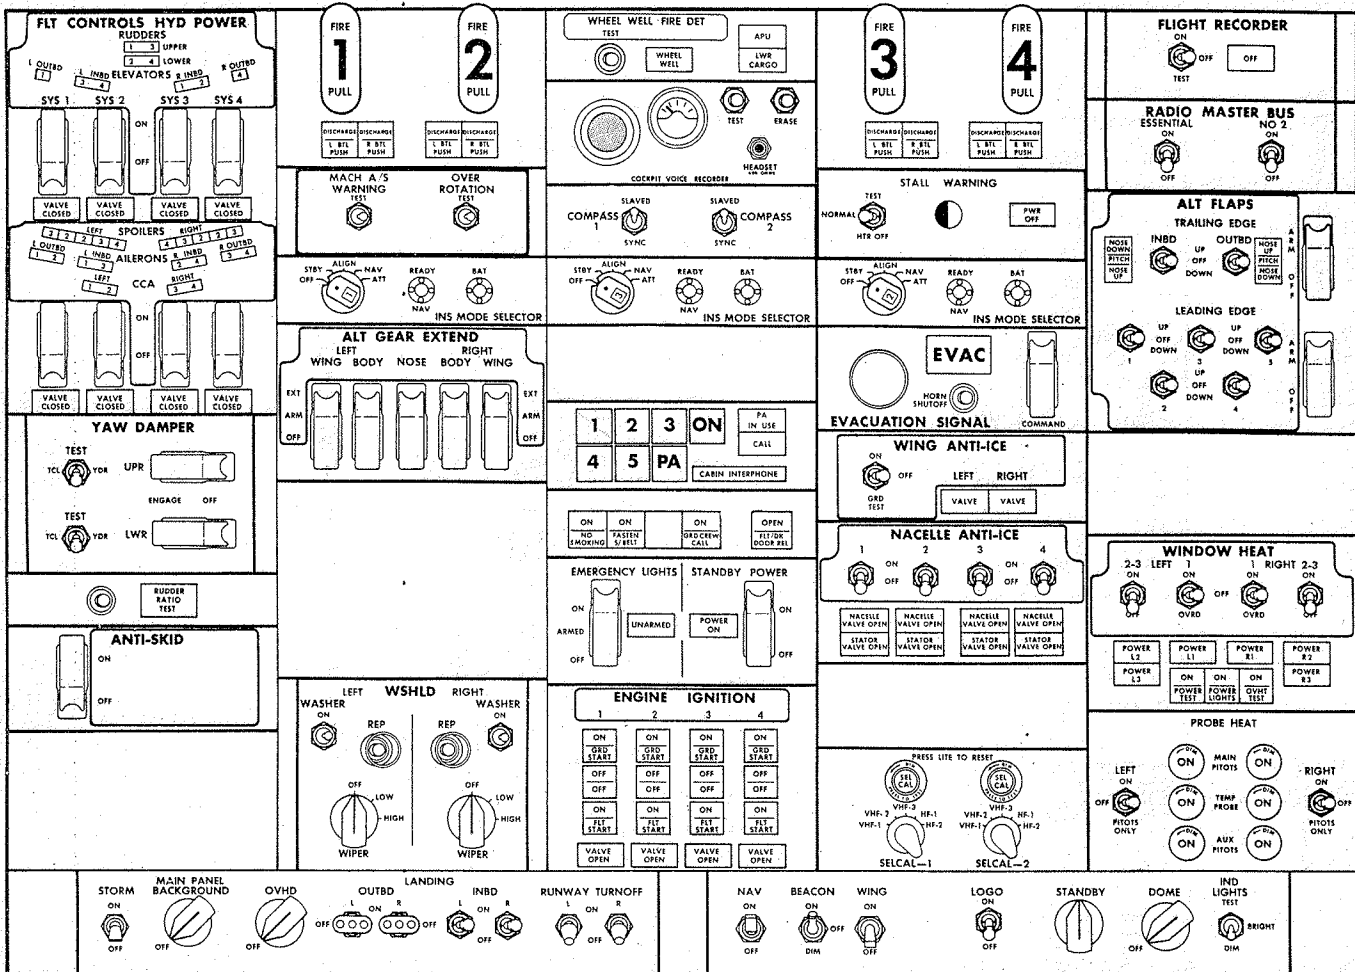

PILOTS' LIGHT SHIELD

PILOTS' INSTRUMENT PANELS

FIRST OFFICER'S INSTRUMENT PANEL

CENTER INSTRUMENT PANEL

CAPTAIN'S INSTRUMENT PANEL

PILOTS' OVERHEAD PANEL

BOEING 747 OPERATIONS MANUAL

AIRPLANE GENERAL COCKPIT PANELS

PILOTS' CONTROL STAND

PILOTS' AUXILIARY AND OBSERVERS' PANELS

FLIGHT ENGINEER'S INSTRUMENT PANELS - UPPER