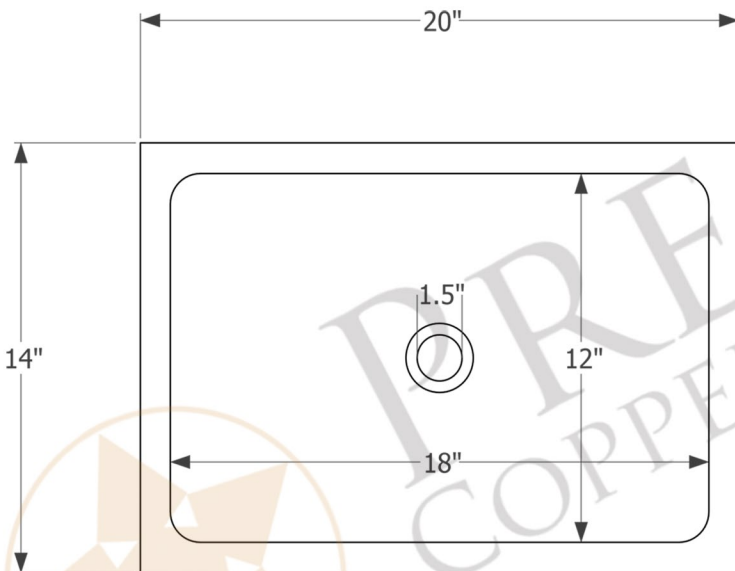

PREMIER
COPPER PRODUCTS

MODEL NUMBER: BSP5_VREC20SK1DB-P

- * Description: 20" Rectangle Skirted Vessel Hammered Copper Sink
- * Outer Dimension: 20" x 14" x 5"
- * Inner Dimension: 18" x 12"
- * Skirt: 1"
- * Drain Opening: 1.5"
- * Finish: Oil Rubbed Bronze

CODE/STANDARD COMPLIANCE

* IAPMO/cUPC LISTED

THIS PRODUCT IS HAND CRAFTED, SMALL VARIANCES IN COLOR AND SIZE MAY OCCUR.
DO NOT MAKE ANY INSTALLATION CUTS UNTIL YOU RECEIVE YOUR ITEM(S).

PACKAGE INCLUDES THE FOLLOWING ACCESSORIES:

DRAIN DETAILS (Model# D-208ORB)

- * Description: 1.5" Non-Overflow Pop-Up Bathroom Sink Drain
- * Design: Push Up Top
- * Upper Flange Dimension: 2"
- * Material: Solid Brass
- * Prop 65 Compliant

WAX DETAILS (Model# W900-WAX)

SILICONE DETAILS (Model# C900-ORB)

- * Description: Neutral Cure Copper Sink Installation Silicone
- * Color: Oil Rubbed Bronze
- * Size: 4.7oz