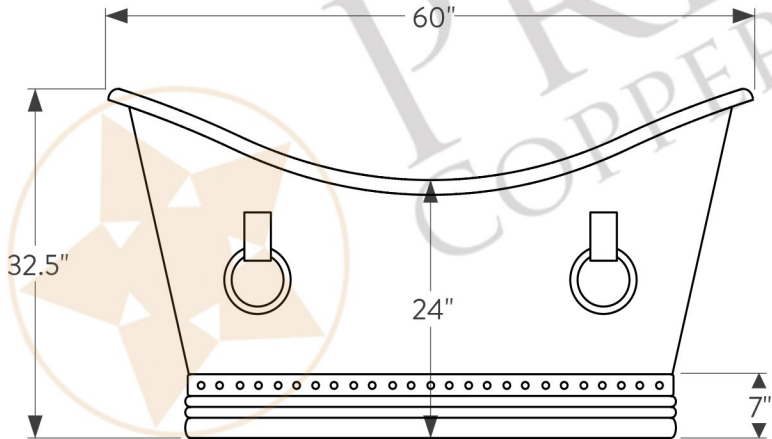

PREMIER
COPPER PRODUCTS

MODEL NUMBER: BSP5_BTDR60DB

- * Description: 60" Hammered Copper Double Slipper Bathtub with Rings
- * Outer Dimension: 60" x 31.5" x 32.5"
- * Center Tub Height: 24"
- * Drain Opening: 2" Center
- * Finish: Oil Rubbed Bronze

CODE/STANDARD COMPLIANCE

* IAPMO/UPC LISTED

THIS PRODUCT IS HAND CRAFTED, SMALL VARIANCES IN COLOR AND SIZE MAY OCCUR.
DO NOT MAKE ANY INSTALLATION CUTS UNTIL YOU RECEIVE YOUR ITEM(S).

PACKAGE INCLUDES THE FOLLOWING ACCESSORIES:

DRAIN DETAILS (Model# D-301ORB)

- * Description: Tub Drain Trim & Single-Hole Overflow Cover
- * Design: Push Pop Top
- * Upper Flange Dimension: 2.8125"
- * Material: Solid Brass
- * Prop 65 Compliant

SILICONE DETAILS (Model# C900-ORB)

- * Description: Neutral Cure Copper Sink Installation Silicone
- * Color: Oil Rubbed Bronze
- * Size: 4.7oz