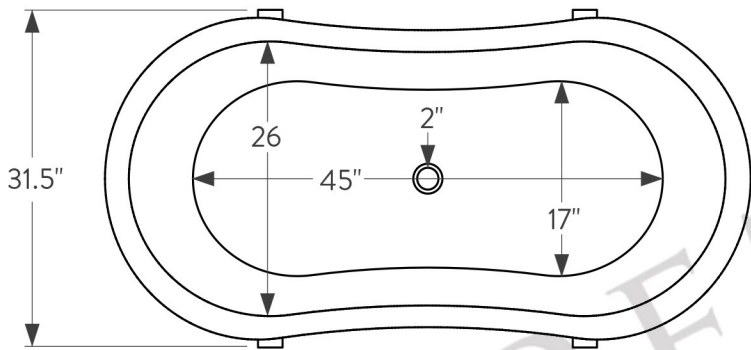

PREMIER
COPPER PRODUCTS

MODEL NUMBER: BSP5_BTDR60DB

- * Description: 60" Hammered Copper Double Slipper Bathtub with Rings
- * Outer Dimension: 60" x 31.5" x 32.5"
- * Center Tub Height: 24"
- * Drain Opening: 2" Center
- * Finish: Oil Rubbed Bronze

CODE/STANDARD COMPLIANCE

* IAPMO/UPC LISTED

THIS PRODUCT IS HAND CRAFTED, SMALL VARIANCES IN COLOR AND SIZE MAY OCCUR.
DO NOT MAKE ANY INSTALLATION CUTS UNTIL YOU RECEIVE YOUR ITEM(S).

PACKAGE INCLUDES THE FOLLOWING ACCESSORIES:

DRAIN DETAILS (Model# D-301ORB)

- * Description: Tub Drain Trim & Single-Hole Overflow Cover
- * Design: Push Pop Top
- * Upper Flange Dimension: 2.8125"
- * Material: Solid Brass
- * Prop 65 Compliant

SILICONE DETAILS (Model# C900-ORB)

- * Description: Neutral Cure Copper Sink Installation Silicone
- * Color: Oil Rubbed Bronze
- * Size: 4.7oz