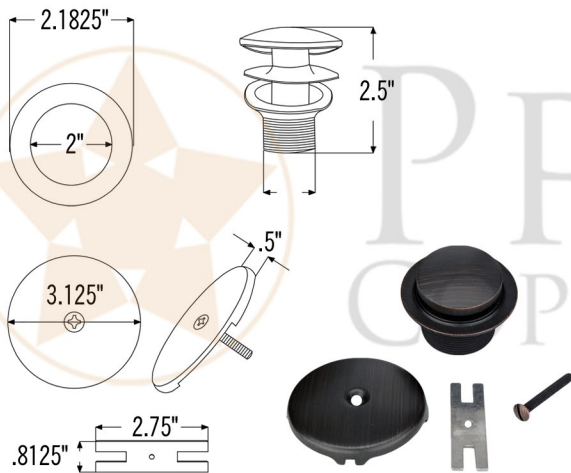

PREMIER
COPPER PRODUCTS

MODEL NUMBER: BSP5_BTDR60DB

- * Description: 60" Hammered Copper Double Slipper Bathtub with Rings
- * Outer Dimension: 60" x 31.5" x 32.5"
- * Center Tub Height: 24"
- * Drain Opening: 2" Center
- * Finish: Oil Rubbed Bronze

CODE/STANDARD COMPLIANCE

* IAPMO/UPC LISTED

THIS PRODUCT IS HAND CRAFTED, SMALL VARIANCES IN COLOR AND SIZE MAY OCCUR.
DO NOT MAKE ANY INSTALLATION CUTS UNTIL YOU RECEIVE YOUR ITEM(S).

PACKAGE INCLUDES THE FOLLOWING ACCESSORIES:

DRAIN DETAILS (Model# D-301ORB)

- * Description: Tub Drain Trim & Single-Hole Overflow Cover
- * Design: Push Pop Top
- * Upper Flange Dimension: 2.8125"
- * Material: Solid Brass
- * Prop 65 Compliant

SILICONE DETAILS (Model# C900-ORB)

- * Description: Neutral Cure Copper Sink Installation Silicone
- * Color: Oil Rubbed Bronze
- * Size: 4.7oz