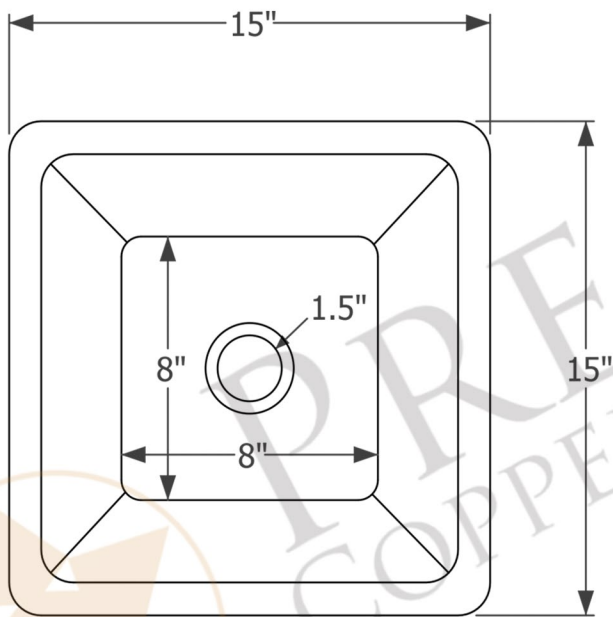

PREMIER
COPPER PRODUCTS

MODEL NUMBER: BSP5_LSQ15EN-P

- Description: 15" Square Under Counter Hammered Copper Bathroom Sink
- Outer Dimension: 15" x 15" x 6"
- Inner Dimension: 13" x 13" x 6"
- Rim: 1"
- Drain Opening: 1.5"
- Finish: Nickel

CODE/STANDARD COMPLIANCE

* IAPMO/cUPC LISTED

THIS PRODUCT IS HAND CRAFTED, SMALL VARIANCES IN COLOR AND SIZE MAY OCCUR.
DO NOT MAKE ANY INSTALLATION CUTS UNTIL YOU RECEIVE YOUR ITEM(S).