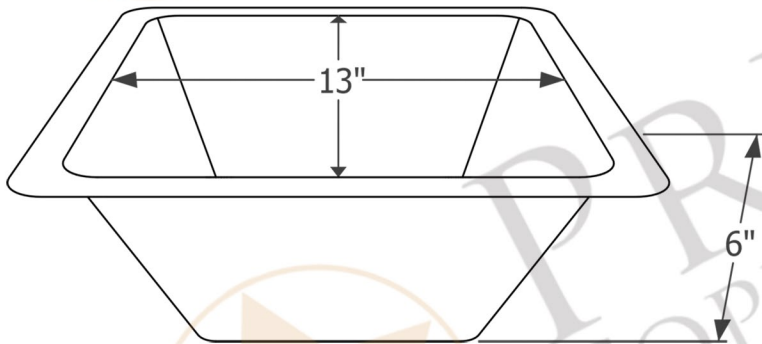

PREMIER
COPPER PRODUCTS

MODEL NUMBER: BSP5_LSQ15EN-P

- Description: 15" Square Under Counter Hammered Copper Bathroom Sink
- Outer Dimension: 15" x 15" x 6"
- Inner Dimension: 13" x 13" x 6"
- Rim: 1"
- Drain Opening: 1.5"
- Finish: Nickel

CODE/STANDARD COMPLIANCE

* IAPMO/cUPC LISTED

THIS PRODUCT IS HAND CRAFTED, SMALL VARIANCES IN COLOR AND SIZE MAY OCCUR.
DO NOT MAKE ANY INSTALLATION CUTS UNTIL YOU RECEIVE YOUR ITEM(S).