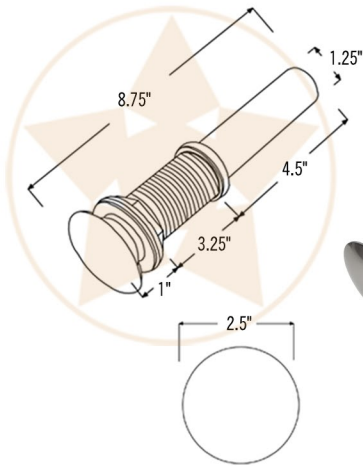

**PREMIER**  
COPPER PRODUCTS

**MODEL NUMBER: BSP5\_LSQ15EN-P**

- \* Description: 15" Square Under Counter Hammered Copper Bathroom Sink
- \* Outer Dimension: 15" x 15" x 6"
- \* Inner Dimension: 13" x 13" x 6"
- \* Rim: 1"
- \* Drain Opening: 1.5"
- \* Finish: Nickel

CODE/STANDARD COMPLIANCE

\* IAPMO/cUPC LISTED

THIS PRODUCT IS HAND CRAFTED, SMALL VARIANCES IN COLOR AND SIZE MAY OCCUR.  
DO NOT MAKE ANY INSTALLATION CUTS UNTIL YOU RECEIVE YOUR ITEM(S).

## PACKAGE INCLUDES THE FOLLOWING ACCESSORIES:

- \* 1.5" Non-Overflow Pop-Up Bathroom Sink Drain / BN Finish (Model# D-208BN)
- \* Copper Sink Wax (Model# W900-WAX)

\* BN: Brushed Nickel

### DRAIN DETAILS (Model# D-208BN)

- \* Description: 1.5" Non-Overflow Pop-Up Bathroom Sink Drain
- \* Design: Push Up Top
- \* Upper Flange Dimension: 2"
- \* Material: Solid Brass
- \* Prop 65 Compliant