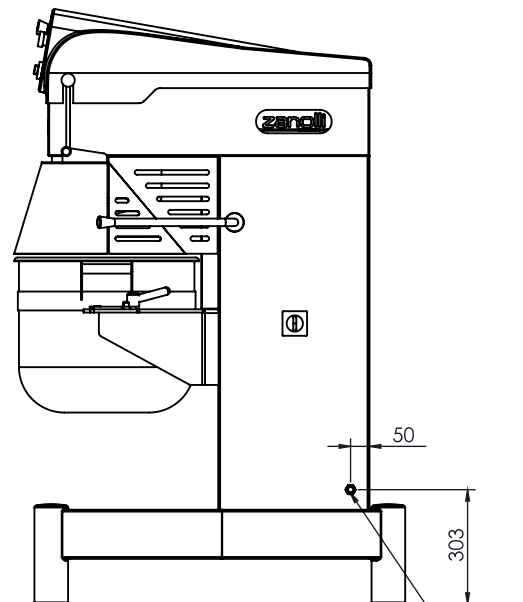

SIDE

We reserve the right to alter specifications without notice.

power supply entry

THE
GOOD
LADY

Phone: 1800 183 818 Email: support@thegoodlady.com.au
Website: www.thegoodlady.com.au