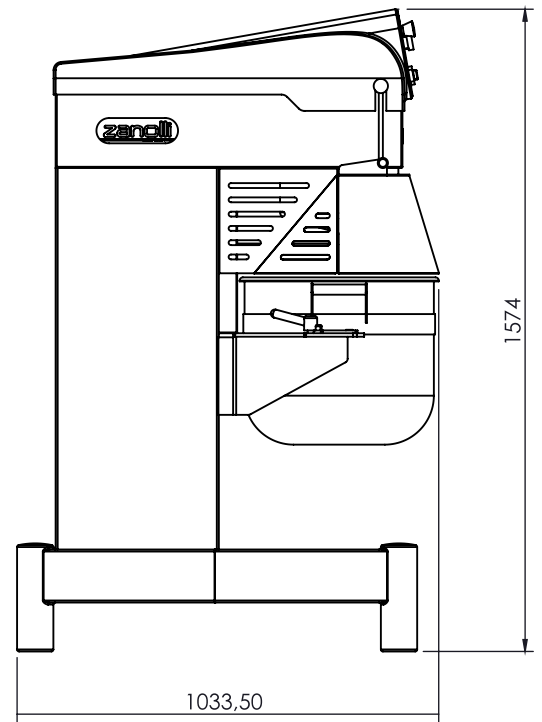

FRONT

SIDE

TOP

SIDE

We reserve the right to alter specifications without notice.

power supply entry

THE
GOOD
LADY

Phone: 1800 183 818 Email: support@thegoodlady.com.au
Website: www.thegoodlady.com.au