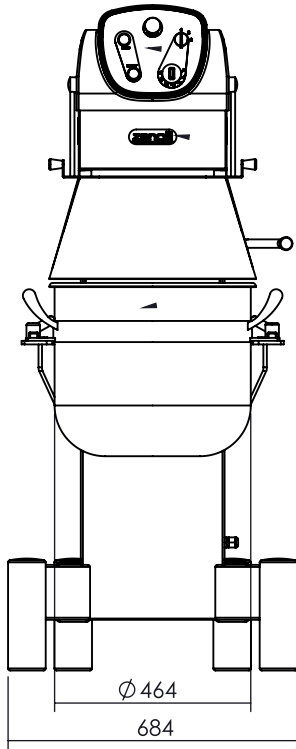

FRONT

SIDE

TOP

SIDE

We reserve the right to alter specifications without notice.

power supply entry

THE
GOOD
LADY

Phone: 1800 183 818 Email: support@thegoodlady.com.au
Website: www.thegoodlady.com.au