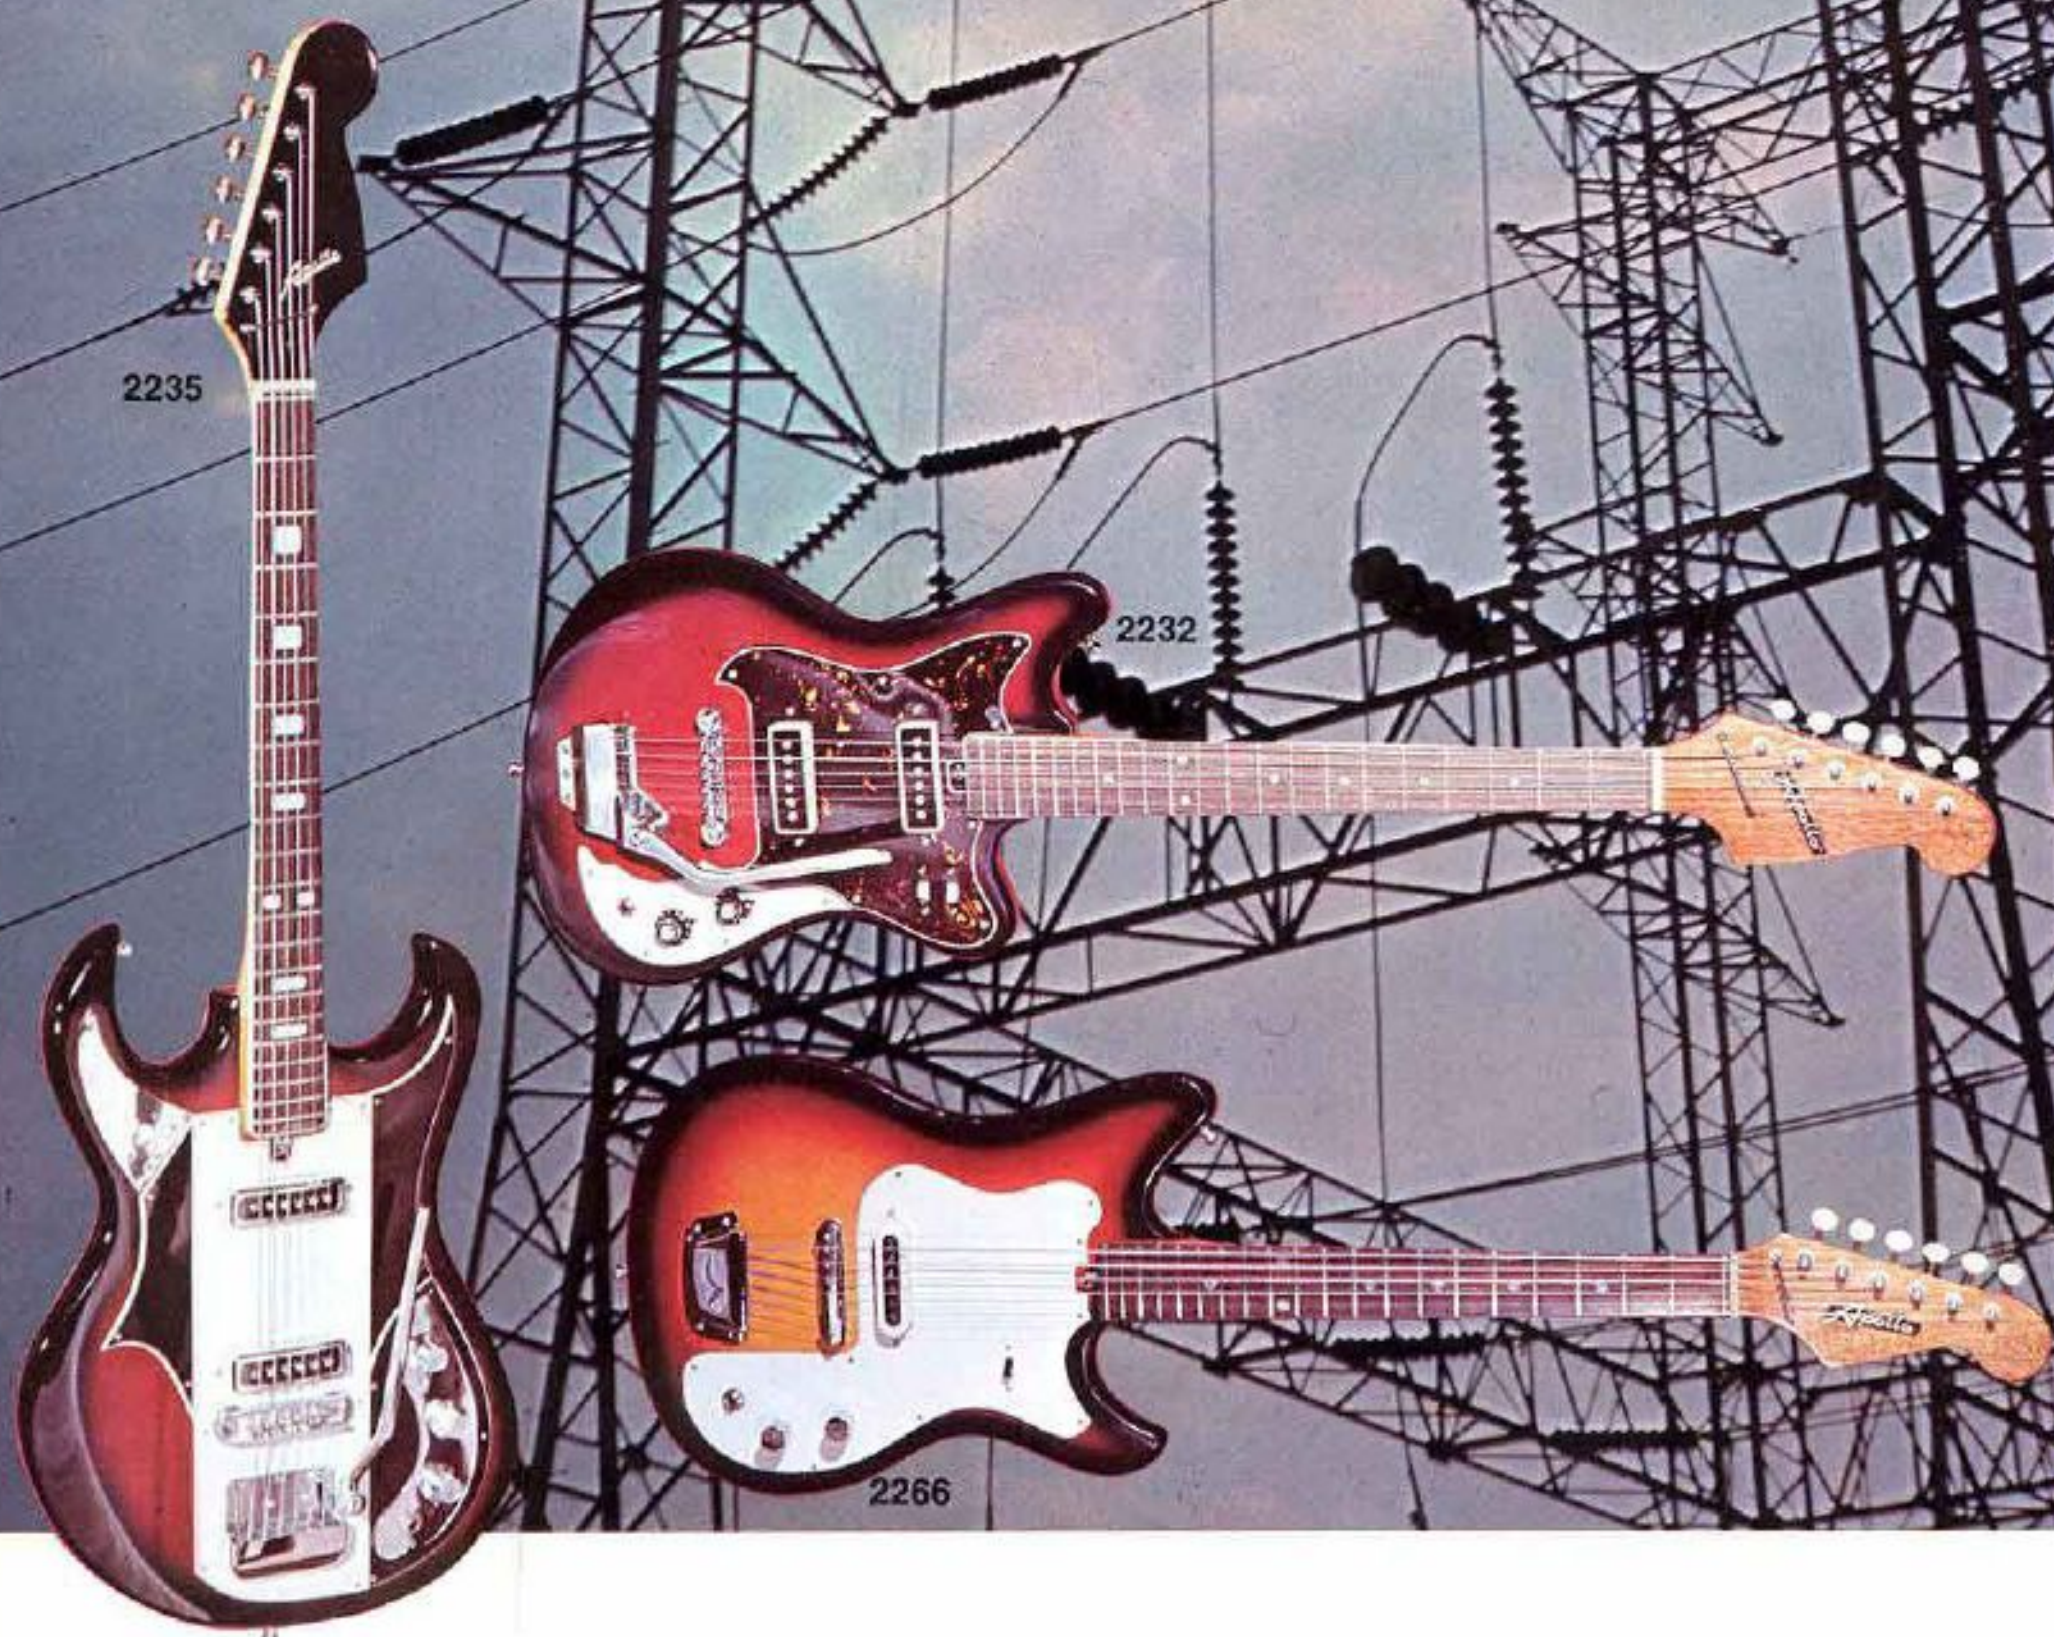

Model No. 2268

DEMON BASS—No. 2220

Vibrant booming bass tones from the Nether World. Magnetic, adjustable pick-ups with individual poles. 4-ply celluloid binding on arched top and bottom edges. Tone selector switch; tone and volume controls for each pick-up. Rosewood adjustable bridge. Celluloid bound rosewood fingerboard with pearl markers. Gleaming devil red finish. **Model No. 2220**

Model No. 2226 Case, Gold plush lined.

The Soul transformers... **APOLLO GUITAR POWER**

APOLLO DELUXE ELECTRIC—No. 2235

Strong, solid mahogany contoured body will take the wild punishment dished out by the combos. Slender, adjustable steel rod reinforced neck. Distinctive guard plate styling of chrome and plastic guard plates. Two tone selector switches and separate tone control. Two adjustable pole magnetic pick-ups. Separate volume controls for each pick-up. Four-way adjustable bridge. Vibrato tailpiece. Rosewood fingerboard is celluloid bound with pearl inlaid markers. Inlaid mother of pearl on headpiece. In sunburst finish. **Model No. 2235**