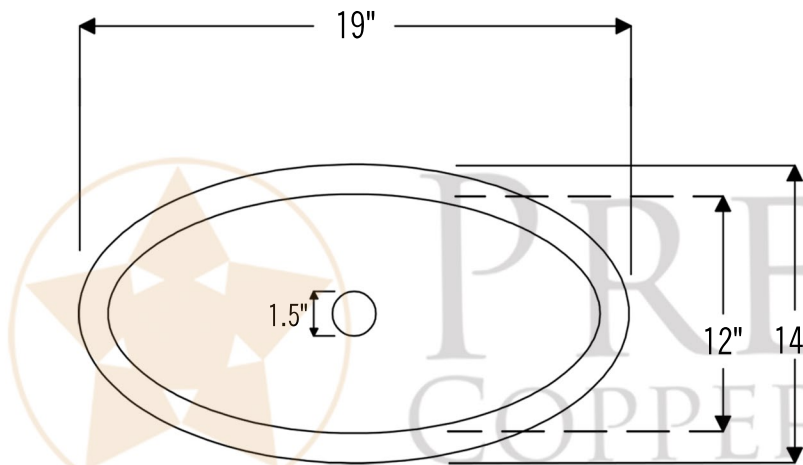

PREMIER
COPPER PRODUCTS

MODEL NUMBER: BSP5_LO19FPC-P

- * Description: 19" Oval Under Counter Hammered Copper Bathroom Sink in Polished Copper
- * Outer Dimension: 19" x 14" x 6"
- * Inner Dimension: 17" x 12" x 6"
- * Rim: 1" Flat Rim
- * Drain Opening: 1.5"
- * Finish: Polished Copper

CODE/STANDARD COMPLIANCE

* IAPMO/cUPC LISTED

THIS PRODUCT IS HAND CRAFTED, SMALL VARIANCES IN COLOR AND SIZE MAY OCCUR.
DO NOT MAKE ANY INSTALLATION CUTS UNTIL YOU RECEIVE YOUR ITEM(S).

PACKAGE INCLUDES THE FOLLOWING ACCESSORIES:

- * 1.5" Non-Overflow Pop-Up Bathroom Sink Drain / PC Finish (Model# D-208PC)
- * Copper Sink Wax (Model# W900-WAX)

* PC: Polished Copper

DRAIN DETAILS (Model# D-208PC)

- * Description: 1.5" Non-Overflow Pop-Up Bathroom Sink Drain
- * Design: Push Up Top
- * Upper Flange Dimension: 2"
- * Material: Solid Brass
- * Prop 65 Compliant