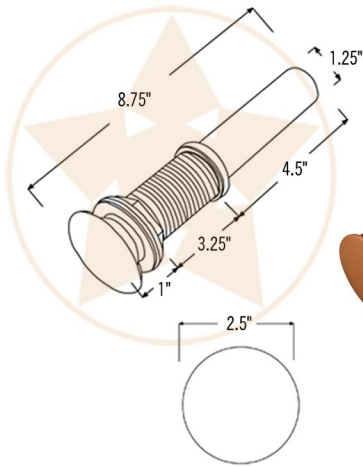

PREMIER
COPPER PRODUCTS

MODEL NUMBER: BSP5_LO19FPC-P

- * Description: 19" Oval Under Counter Hammered Copper Bathroom Sink in Polished Copper
- * Outer Dimension: 19" x 14" x 6"
- * Inner Dimension: 17" x 12" x 6"
- * Rim: 1" Flat Rim
- * Drain Opening: 1.5"
- * Finish: Polished Copper

CODE/STANDARD COMPLIANCE

* IAPMO/cUPC LISTED

THIS PRODUCT IS HAND CRAFTED, SMALL VARIANCES IN COLOR AND SIZE MAY OCCUR.
DO NOT MAKE ANY INSTALLATION CUTS UNTIL YOU RECEIVE YOUR ITEM(S).

PACKAGE INCLUDES THE FOLLOWING ACCESSORIES:

- * 1.5" Non-Overflow Pop-Up Bathroom Sink Drain / PC Finish (Model# D-208PC)
- * Copper Sink Wax (Model# W900-WAX)

* PC: Polished Copper

DRAIN DETAILS (Model# D-208PC)

- * Description: 1.5" Non-Overflow Pop-Up Bathroom Sink Drain
- * Design: Push Up Top
- * Upper Flange Dimension: 2"
- * Material: Solid Brass
- * Prop 65 Compliant