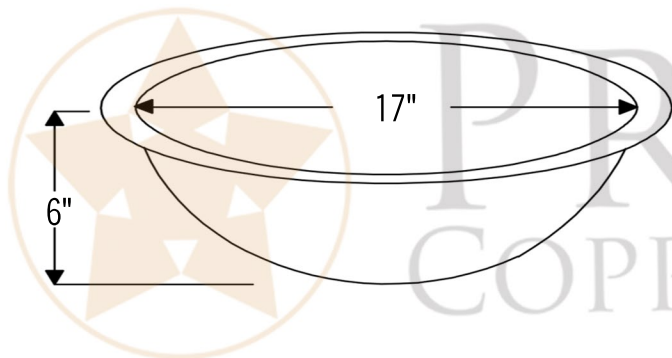

PREMIER
COPPER PRODUCTS

MODEL NUMBER: BSP5_LO19FPC-P

- Description: 19" Oval Under Counter Hammered Copper Bathroom Sink in Polished Copper
- Outer Dimension: 19" x 14" x 6"
- Inner Dimension: 17" x 12" x 6"
- Rim: 1" Flat Rim
- Drain Opening: 1.5"
- Finish: Polished Copper

CODE/STANDARD COMPLIANCE

* IAPMO/cUPC LISTED

THIS PRODUCT IS HAND CRAFTED, SMALL VARIANCES IN COLOR AND SIZE MAY OCCUR.
DO NOT MAKE ANY INSTALLATION CUTS UNTIL YOU RECEIVE YOUR ITEM(S).