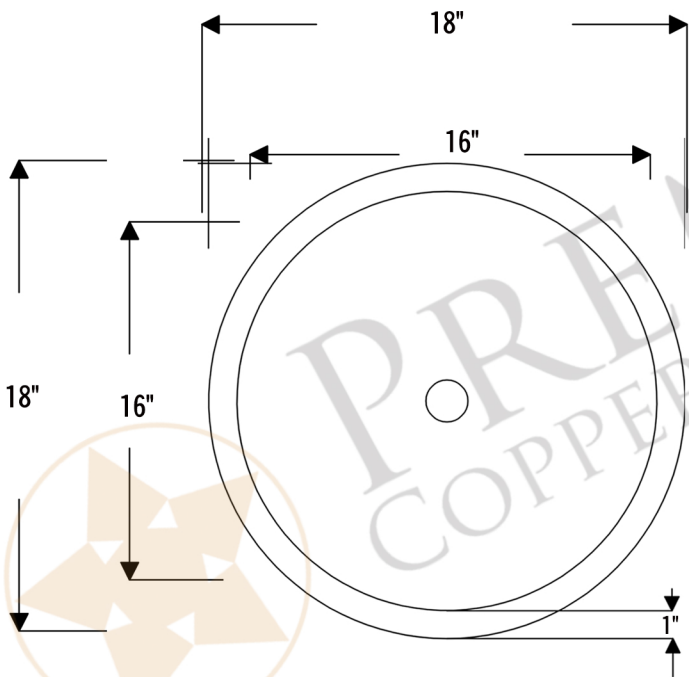

**PREMIER**  
COPPER PRODUCTS

**MODEL NUMBER: TFLR18PB**

**DESCRIPTION: Terra Firma 18" Round Under Counter  
Bathroom Sink**

**OUTER DIMENSION: 18" x 4"**

**INNER DIMENSION: 16" x 4"**

**BOTTOM SINK FLOOR DIMENSION: 11" Rounded**

**SINK HEIGHT: 4"**

**TEXTURE: Terra Firma**

**FINISH: Polished Brass**

**RIM: 1"**

**DRAIN OPENING: 1.5"**

**INSTALLATION TYPE: Undermount**

CODE/STANDARD COMPLIANCE

\* IAPMO/cUPC LISTED