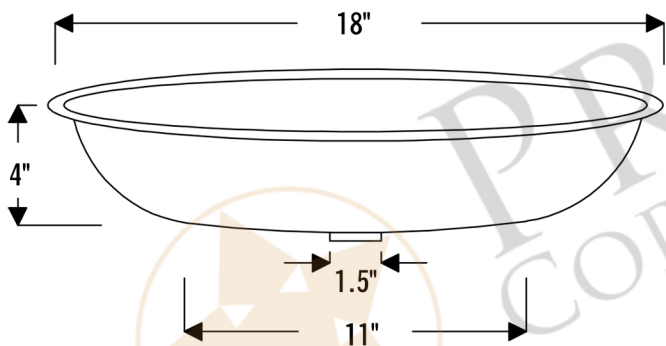

**PREMIER**  
COPPER PRODUCTS

**MODEL NUMBER: TFLR18PB**

**DESCRIPTION: Terra Firma 18" Round Under Counter  
Bathroom Sink**

**OUTER DIMENSION: 18" x 4"**

**INNER DIMENSION: 16" x 4"**

**BOTTOM SINK FLOOR DIMENSION: 11" Rounded**

**SINK HEIGHT: 4"**

**TEXTURE: Terra Firma**

**FINISH: Polished Brass**

**RIM: 1"**

**DRAIN OPENING: 1.5"**

**INSTALLATION TYPE: Undermount**

CODE/STANDARD COMPLIANCE

\* IAPMO/cUPC LISTED