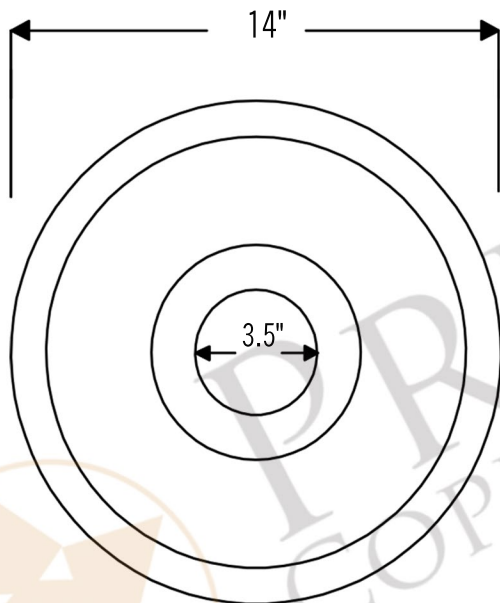

PREMIER
COPPER PRODUCTS

MODEL NUMBER: BSP5_BR14DB3-G

- Description: 14" Round Hammered Copper Prep Sink with 3.5" Drain Opening
- Outer Dimension: 14" x 5"
- Inner Dimension: 12" x 5"
- Rim: 1"
- Drain Opening: 3.5"
- Finish: Oil Rubbed Bronze

CODE/STANDARD COMPLIANCE

* IAPMO/cUPC LISTED

* ORB: Oil Rubbed Bronze

THIS PRODUCT IS HAND CRAFTED, SMALL VARIANCES IN COLOR AND SIZE MAY OCCUR.
DO NOT MAKE ANY INSTALLATION CUTS UNTIL YOU RECEIVE YOUR ITEM(S).