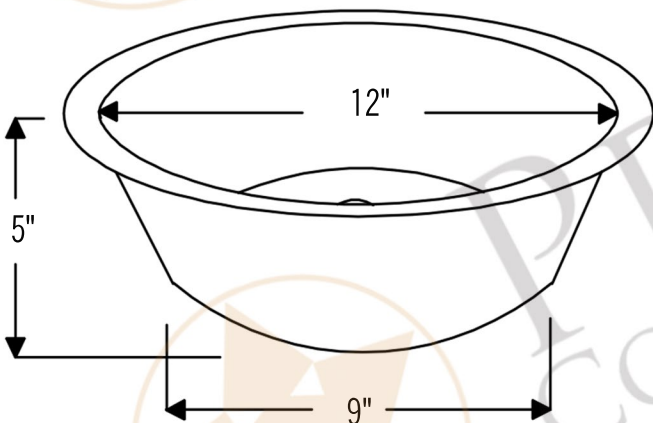

PREMIER
COPPER PRODUCTS

MODEL NUMBER: BSP5_BR14DB3-G

- Description: 14" Round Hammered Copper Prep Sink with 3.5" Drain Opening
- Outer Dimension: 14" x 5"
- Inner Dimension: 12" x 5"
- Rim: 1"
- Drain Opening: 3.5"
- Finish: Oil Rubbed Bronze

CODE/STANDARD COMPLIANCE

* IAPMO/cUPC LISTED

* ORB: Oil Rubbed Bronze

THIS PRODUCT IS HAND CRAFTED, SMALL VARIANCES IN COLOR AND SIZE MAY OCCUR.
DO NOT MAKE ANY INSTALLATION CUTS UNTIL YOU RECEIVE YOUR ITEM(S).