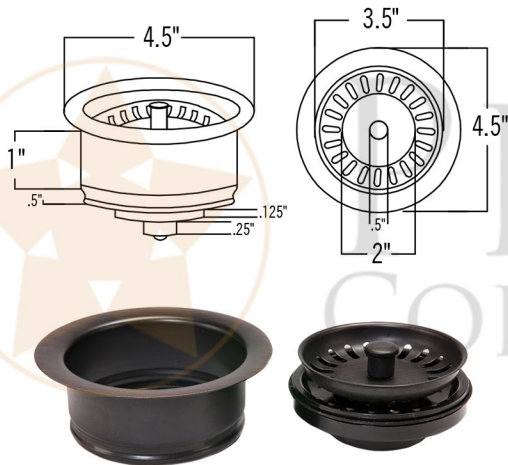

PREMIER  
COPPER PRODUCTS

MODEL NUMBER: BSP5\_BR14DB3-G

- \* Description: 14" Round Hammered Copper Prep Sink with 3.5" Drain Opening
- \* Outer Dimension: 14" x 5"
- \* Inner Dimension: 12" x 5"
- \* Rim: 1"
- \* Drain Opening: 3.5"
- \* Finish: Oil Rubbed Bronze

## PACKAGE INCLUDES THE FOLLOWING ACCESSORIES:

- \* 3.5" Deluxe Garbage Disposal Drain w/ Basket / ORB Finish (Model# D-1300RB)
- \* Copper Sink Wax (Model# W900-WAX)
- \* Neutral Cure Copper Sink Installation Silicone (Model# C900-ORB)

### DRAIN DETAILS (Model# D-1300RB)

- \* Description: 3.5" Garbage Disposal Drain
- \* Upper Flange Dimension: 4.5"
- \* Material: Solid Brass
- \* Prop 65 Compliant

### SILICONE DETAILS (Model# C900-ORB)

- \* Description: Neutral Cure Copper Sink Installation Silicone
- \* Color: Oil Rubbed Bronze
- \* Size: 4.7oz