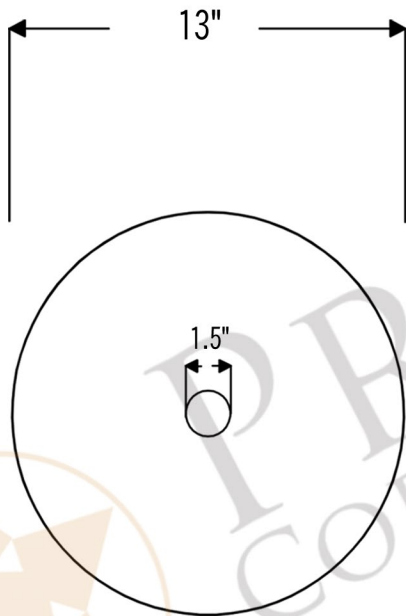

PREMIER
COPPER PRODUCTS

MODEL NUMBER: BSP5_VR13BDB-P

- Description: Small Round Vessel Hammered Copper Sink
- Outer Dimension: 13" x 6"
- Drain Opening: 1.5"
- Finish: Oil Rubbed Bronze

CODE/STANDARD COMPLIANCE

* IAPMO/cUPC LISTED

* ORB: Oil Rubbed Bronze

THIS PRODUCT IS HAND CRAFTED, SMALL VARIANCES IN COLOR AND SIZE MAY OCCUR.
DO NOT MAKE ANY INSTALLATION CUTS UNTIL YOU RECEIVE YOUR ITEM(S).