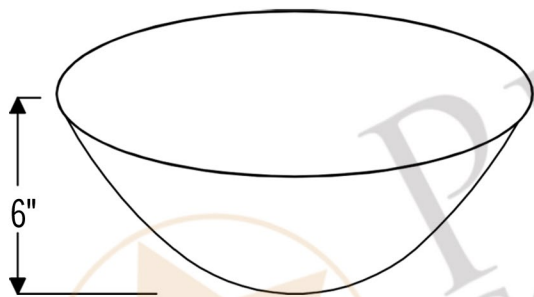

PREMIER
COPPER PRODUCTS

MODEL NUMBER: BSP5_VR13BDB-P

- Description: Small Round Vessel Hammered Copper Sink
- Outer Dimension: 13" x 6"
- Drain Opening: 1.5"
- Finish: Oil Rubbed Bronze

CODE/STANDARD COMPLIANCE

* IAPMO/cUPC LISTED

* ORB: Oil Rubbed Bronze

THIS PRODUCT IS HAND CRAFTED, SMALL VARIANCES IN COLOR AND SIZE MAY OCCUR.
DO NOT MAKE ANY INSTALLATION CUTS UNTIL YOU RECEIVE YOUR ITEM(S).