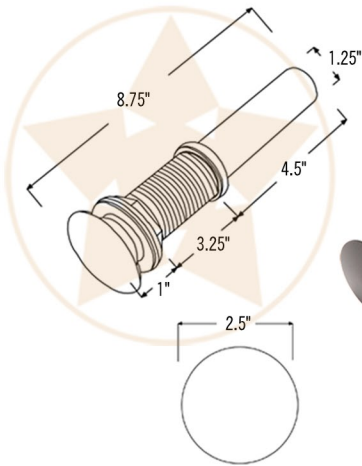

PREMIER
COPPER PRODUCTS

MODEL NUMBER: BSP5_VR13BDB-P

- * Description: Small Round Vessel Hammered Copper Sink
- * Outer Dimension: 13" x 6"
- * Drain Opening: 1.5"
- * Finish: Oil Rubbed Bronze

CODE/STANDARD COMPLIANCE

- * 1.5" Non-Overflow Pop-Up Bathroom Sink Drain / ORB Finish (Model# D-208ORB)
- * Copper Sink Wax (Model# W900-WAX)
- * Neutral Cure Copper Sink Installation Silicone (Model# C900-ORB)

* ORB: Oil Rubbed Bronze

DRAIN DETAILS (Model# D-208ORB)

- * Description: 1.5" Non-Overflow Pop-Up Bathroom Sink Drain
- * Design: Push Up Top
- * Upper Flange Dimension: 2"
- * Material: Solid Brass
- * Prop 65 Compliant

WAX DETAILS (Model# W900-WAX)

SILICONE DETAILS (Model# C900-ORB)

- * Description: Neutral Cure Copper Sink Installation Silicone
- * Color: Oil Rubbed Bronze
- * Size: 4.7oz