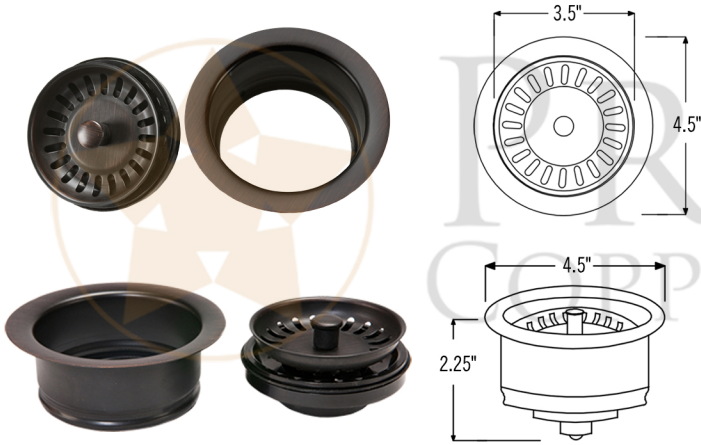

PACKAGE INCLUDES THE FOLLOWING ITEMS:

- * 35" Hammered Copper Kitchen Apron Single Basin Sink (Model# KASDB35229)
- * 3.5" Garbage Disposal Drain w/ Basket / ORB Finish (Model# D-130ORB)
- * Oil Rubbed Bronze Installation Silicone (Model# C900-ORB)
- * Copper Sink Wax (Model# W900-WAX)

* ORB: Oil Rubbed Bronze

SINK DETAILS (Model# KASDB35229)

- * 35" Hammered Copper Kitchen Apron Single Basin Sink
- * Color: Oil Rubbed Bronze
- * Outer Dimension: 35" x 22" x 9"
- * Inner Dimension: 33" x 19" x 9"
- * Rim: Left, Back, Right - 1" / Front - 2"
- * Drain Opening: 3.5" Standard
- * Material Gauge: 14
- * CODE / STANDARD COMPLIANCE: IAPMO / cUPC LISTED

* ORB: Oil Rubbed Bronze

DRAIN DETAILS (Model# D-130ORB)

- * 3.5" Deluxe Garbage Disposal Drain w/ Basket
- * Color: Oil Rubbed Bronze
- * Outer Dimension: 4.5" x 2.25"
- * Inner Dimension: 3.5"
- * Installation Type: Insinkerator Brand Compatible
- * Material: Brass
- * Prop 65 Compliant