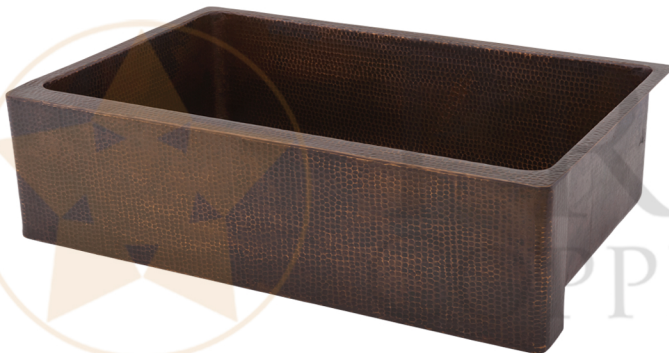

PACKAGE INCLUDES THE FOLLOWING ITEMS:

- * 35" Hammered Copper Kitchen Apron Single Basin Sink (Model# KASDB35229)
- * 3.5" Garbage Disposal Drain w/ Basket / ORB Finish (Model# D-130ORB)
- * Oil Rubbed Bronze Installation Silicone (Model# C900-ORB)
- * Copper Sink Wax (Model# W900-WAX)

* ORB: Oil Rubbed Bronze

SINK DETAILS (Model# KASDB35229)

- * 35" Hammered Copper Kitchen Apron Single Basin Sink
- * Color: Oil Rubbed Bronze
- * Outer Dimension: 35" x 22" x 9"
- * Inner Dimension: 33" x 19" x 9"
- * Rim: Left, Back, Right - 1" / Front - 2"
- * Drain Opening: 3.5" Standard
- * Material Gauge: 14
- * CODE / STANDARD COMPLIANCE: IAPMO / cUPC LISTED

* ORB: Oil Rubbed Bronze

DRAIN DETAILS (Model# D-130ORB)

- * 3.5" Deluxe Garbage Disposal Drain w/ Basket
- * Color: Oil Rubbed Bronze
- * Outer Dimension: 4.5" x 2.25"
- * Inner Dimension: 3.5"
- * Installation Type: Insinkerator Brand Compatible
- * Material: Brass
- * Prop 65 Compliant