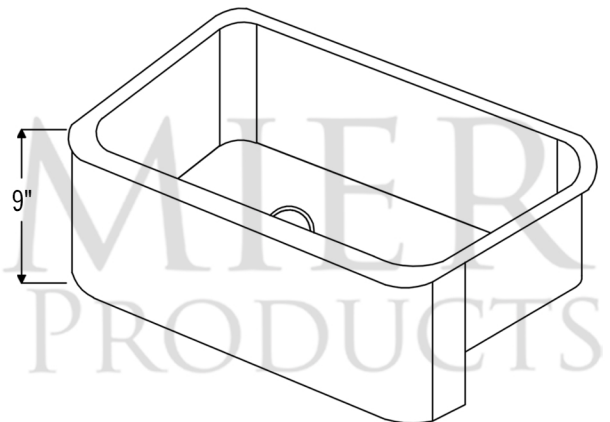

PACKAGE INCLUDES THE FOLLOWING ITEMS:

- * 35" Hammered Copper Kitchen Apron Single Basin Sink (Model# KASDB35229)
- * 3.5" Garbage Disposal Drain w/ Basket / ORB Finish (Model# D-130ORB)
- * Oil Rubbed Bronze Installation Silicone (Model# C900-ORB)
- * Copper Sink Wax (Model# W900-WAX)

* ORB: Oil Rubbed Bronze

SINK DETAILS (Model# KASDB35229)

- * 35" Hammered Copper Kitchen Apron Single Basin Sink
- * Color: Oil Rubbed Bronze
- * Outer Dimension: 35" x 22" x 9"
- * Inner Dimension: 33" x 19" x 9"
- * Rim: Left, Back, Right - 1" / Front - 2"
- * Drain Opening: 3.5" Standard
- * Material Gauge: 14
- * CODE / STANDARD COMPLIANCE: IAPMO / cUPC LISTED

* ORB: Oil Rubbed Bronze

DRAIN DETAILS (Model# D-130ORB)

- * 3.5" Deluxe Garbage Disposal Drain w/ Basket
- * Color: Oil Rubbed Bronze
- * Outer Dimension: 4.5" x 2.25"
- * Inner Dimension: 3.5"
- * Installation Type: Insinkerator Brand Compatible
- * Material: Brass
- * Prop 65 Compliant