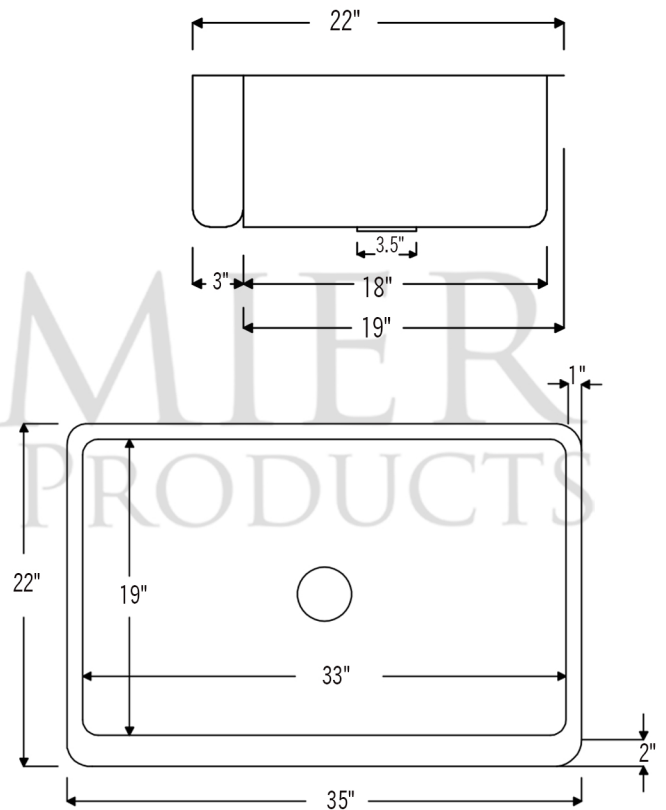

PACKAGE INCLUDES THE FOLLOWING ITEMS:

- * 35" Hammered Copper Kitchen Apron Single Basin Sink (Model# KASDB35229)
- * 3.5" Garbage Disposal Drain w/ Basket / ORB Finish (Model# D-130ORB)
- * Oil Rubbed Bronze Installation Silicone (Model# C900-ORB)
- * Copper Sink Wax (Model# W900-WAX)

* ORB: Oil Rubbed Bronze

SINK DETAILS (Model# KASDB35229)

- * 35" Hammered Copper Kitchen Apron Single Basin Sink
- * Color: Oil Rubbed Bronze
- * Outer Dimension: 35" x 22" x 9"
- * Inner Dimension: 33" x 19" x 9"
- * Rim: Left, Back, Right - 1" / Front - 2"
- * Drain Opening: 3.5" Standard
- * Material Gauge: 14
- * CODE / STANDARD COMPLIANCE: IAPMO / cUPC LISTED

* ORB: Oil Rubbed Bronze

DRAIN DETAILS (Model# D-130ORB)

- * 3.5" Deluxe Garbage Disposal Drain w/ Basket
- * Color: Oil Rubbed Bronze
- * Outer Dimension: 4.5" x 2.25"
- * Inner Dimension: 3.5"
- * Installation Type: Insinkerator Brand Compatible
- * Material: Brass
- * Prop 65 Compliant

PREMIER
COPPER PRODUCTS

SILICONE DETAILS (Model# C900-ORB)

- * Neutral Cure Installation Silicone
- * Size: 4.7 OZ
- * Matches a Variety of Different Styled Sinks and Drains

COPPER SINK WAX DETAILS (Model# W900-WAX)