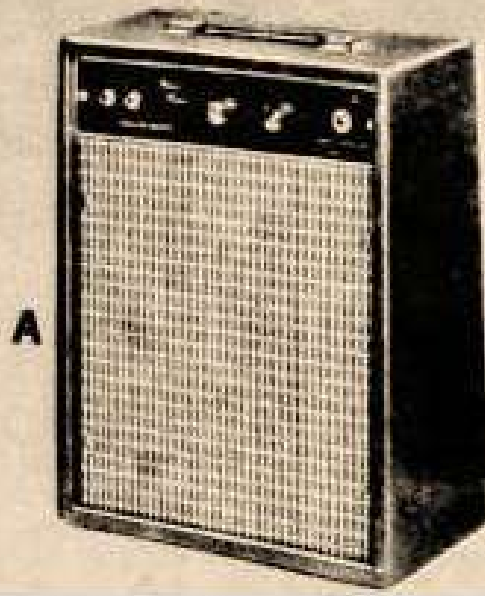

**(B) AMPLIFIER
SOLID STATE**

- 3 Inputs. Foot Input
- Volume, Tone Controls
- Pilot Light. 8 watt Power
- Twin 6" Speakers

2988

A