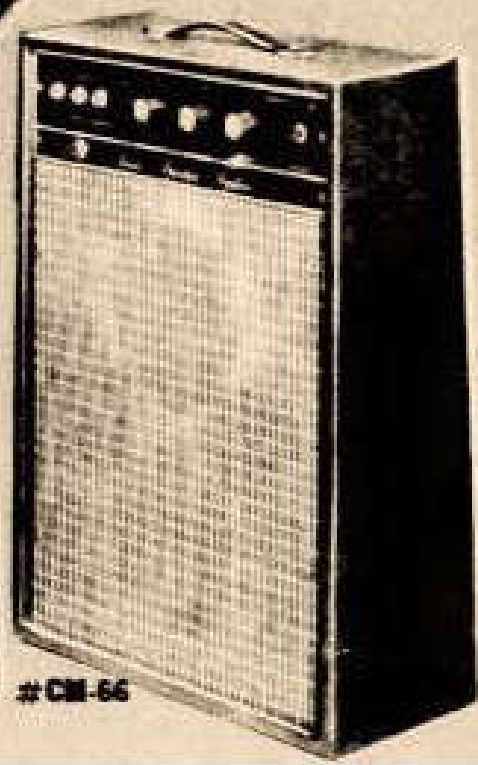

**Double Cutaway Styling!**

#E-110

**ELECTRIC  
GUITAR**

Adjustable  
Pickup. Chrome  
Bridge

**1688**

EP-8T

**Teisco  
Deluxe  
ELECTRIC  
GUITAR**

- 2 Pickup
- Hollow Body
- Compression Tremolo
- Double Cutaway Style

**3488**

**(A) AMPLIFIER**

- 2 Inputs. Pilot Light
- Solid State
- Powerful 6" Speaker
- Dual Controls
- Watt Peak Power

**1688**

**(B) AMPLIFIER  
SOLID STATE**

- 3 Inputs. Foot Input
- Volume, Tone Controls
- Pilot Light. 8 watt Power
- Twin 6" Speakers

**2988**

A

#CM-66

B