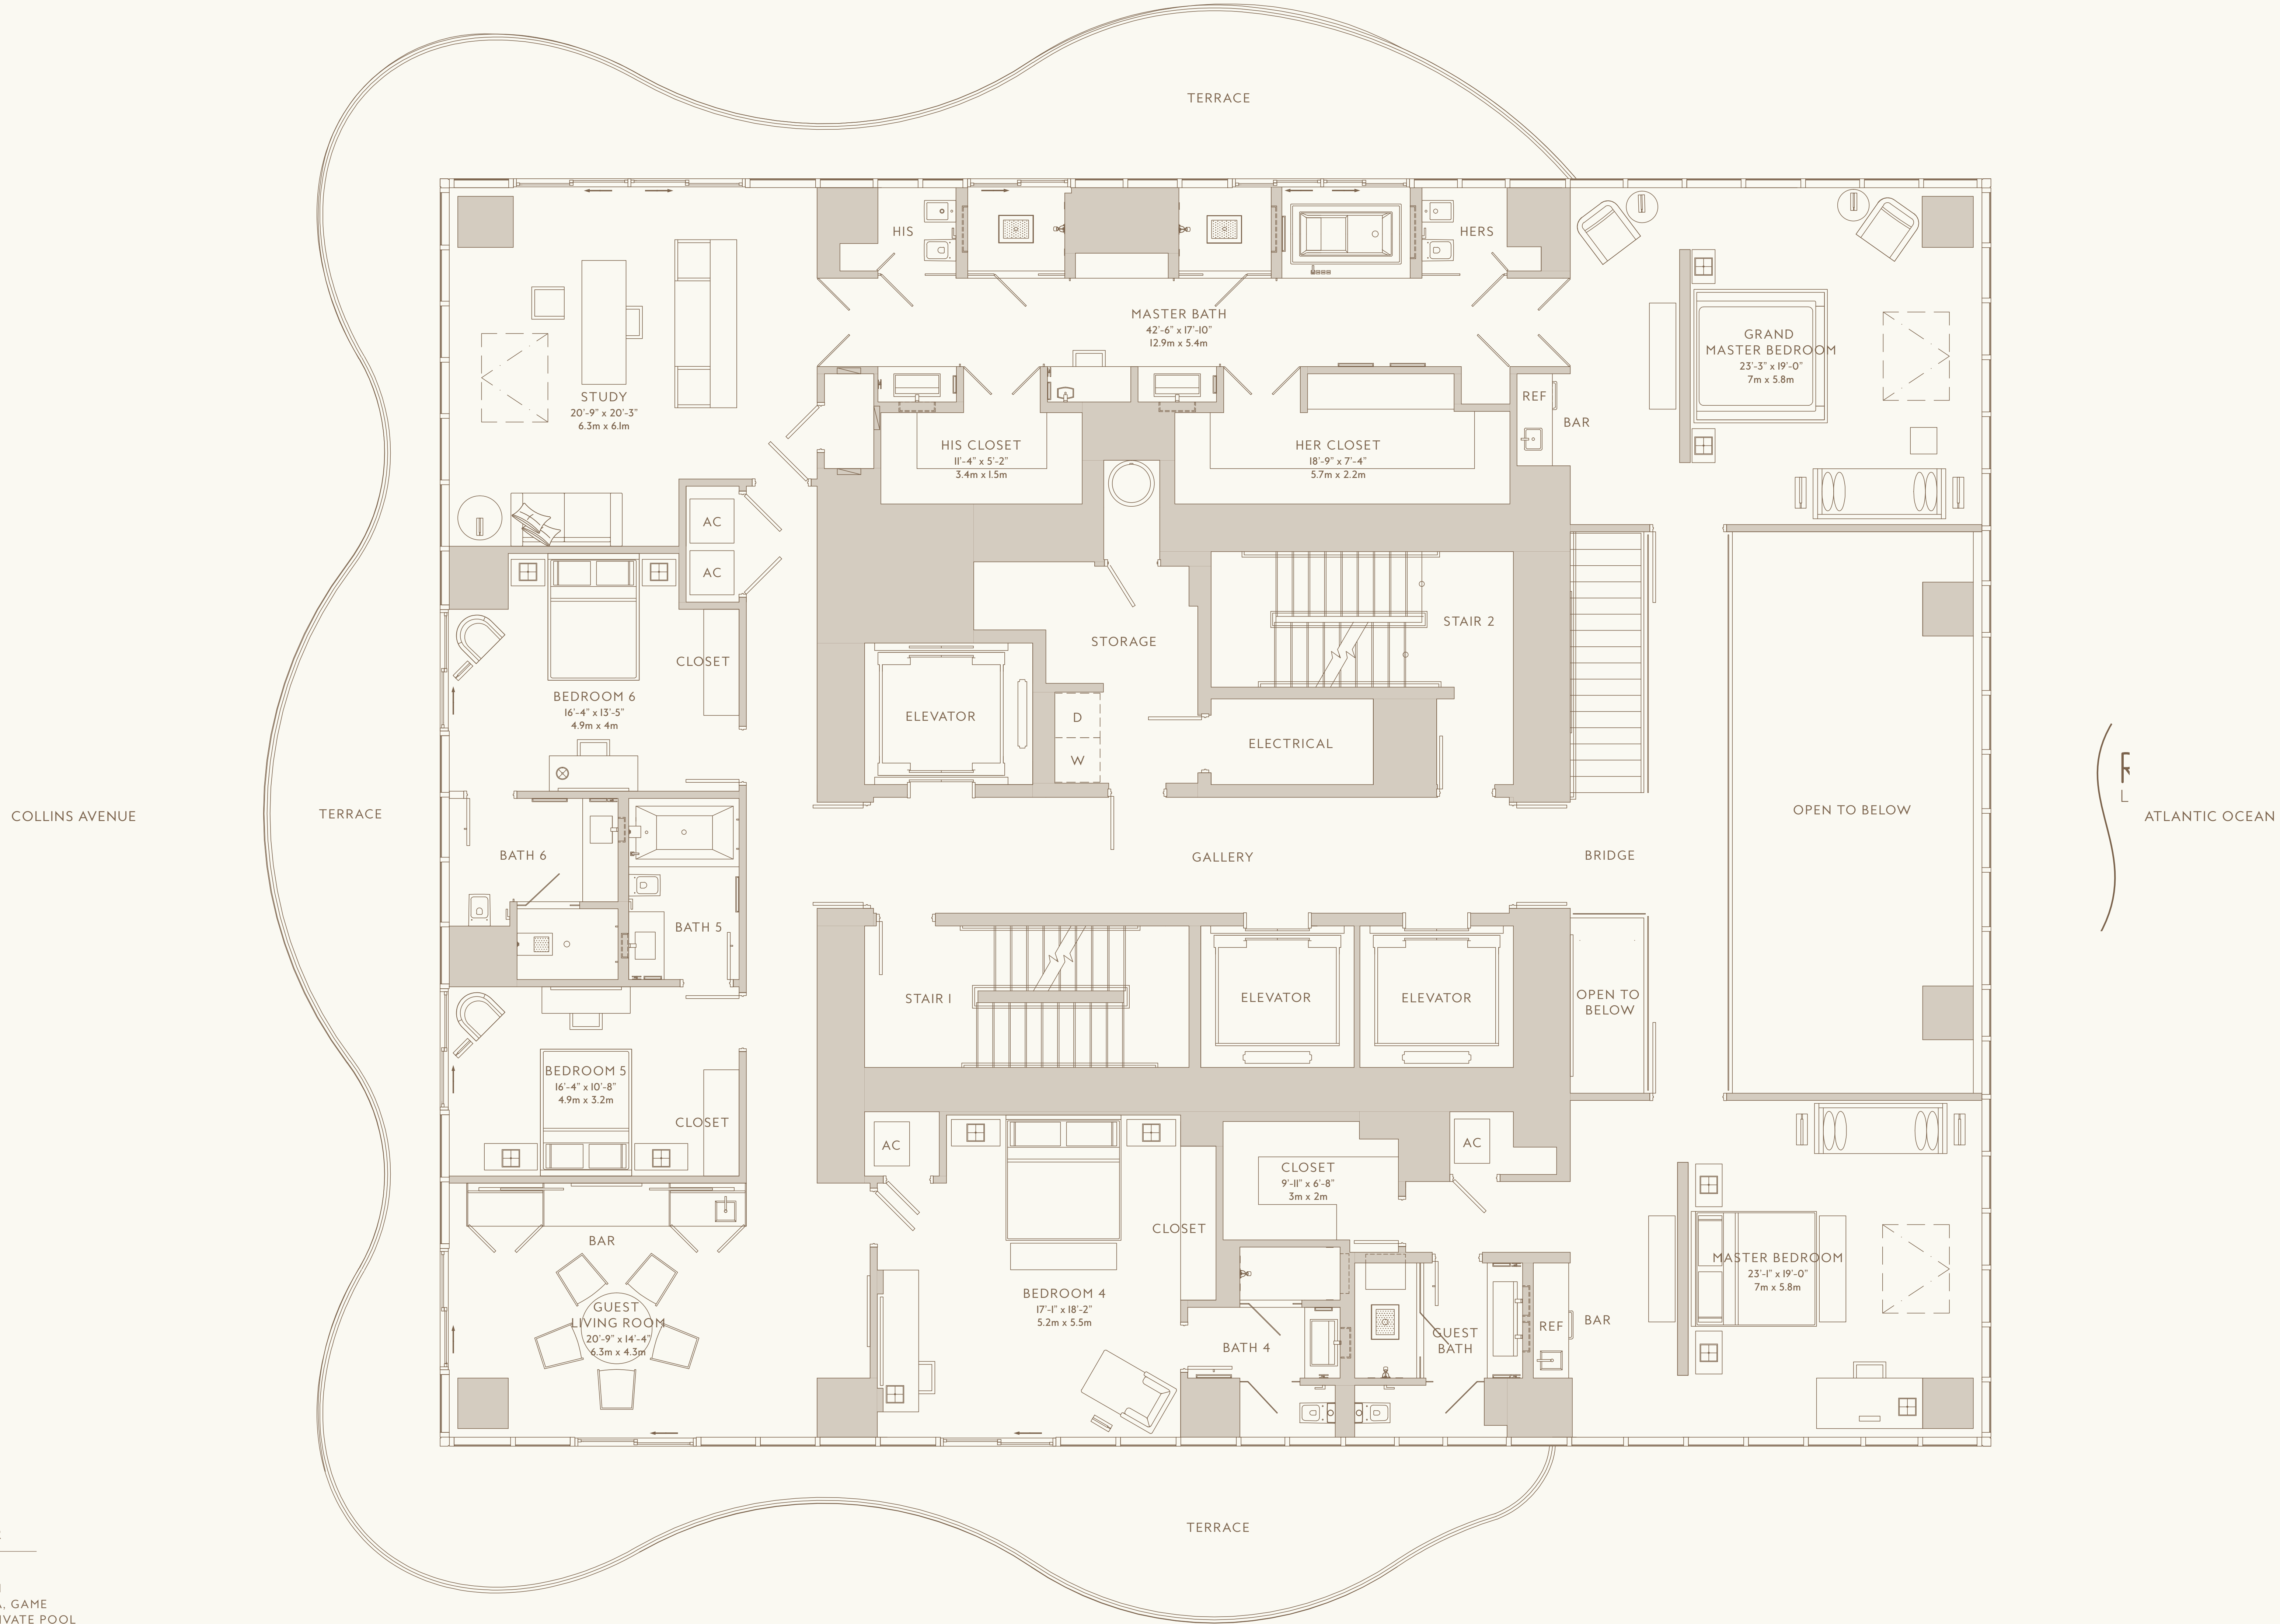

BEACH HOUSE
LEVEL THREE / LEVEL ONE

5 BEDROOMS, 6 FULL BATHS,
2 HALF BATHS AND POOL BATH
STAFF QUARTERS, PRIVATE SPA, GAME
ROOM AND TERRACE WITH PRIVATE POOL

	TOTAL SQ FT	TOTAL SQ M
RESIDENCE	10,515	976.9
TERRACE + POOL	6,500	604
TOTAL	17,015	1,580.7

BEACH HOUSE
FLOOR TWO / LEVEL FOUR

5 BEDROOMS, 6 FULL BATHS,
2 HALF BATHS AND POOL BATH
STAFF QUARTERS, PRIVATE SPA, GAME
ROOM AND TERRACE WITH PRIVATE POOL

	TOTAL SQ FT	TOTAL SQ M
RESIDENCE	10,515	976.9
TERRACE + POOL	6,500	604
TOTAL	17,015	1,580.7