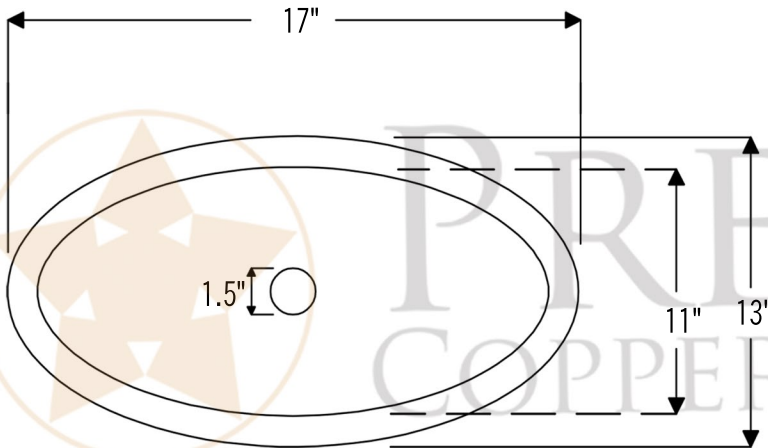

PREMIER
COPPER PRODUCTS

MODEL NUMBER: BSP5_V017SKPC-P

- Description: 17" Compact Oval Skirted Vessel
  Hammered Copper Sink in Polished Copper
- Outer Dimension: 17" x 13" x 5"
- Inner Dimension: 15" x 11" x 3"
- Rim: 1"
- Skirt Height: 3"
- Drain Opening: 1.5"
- Finish: Polished Copper

CODE/STANDARD COMPLIANCE

* IAPMO/cUPC LISTED

THIS PRODUCT IS HAND CRAFTED, SMALL VARIANCES IN COLOR AND SIZE MAY OCCUR.
DO NOT MAKE ANY INSTALLATION CUTS UNTIL YOU RECEIVE YOUR ITEM(S).