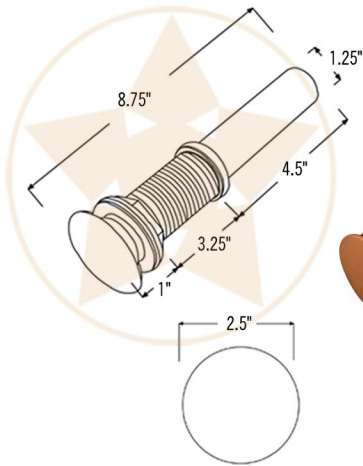

PREMIER
COPPER PRODUCTS

MODEL NUMBER: BSP5_V017SKPC-P

- * Description: 17" Compact Oval Skirted Vessel
Hammered Copper Sink in Polished Copper
- * Outer Dimension: 17" x 13" x 5"
- * Inner Dimension: 15" x 11" x 3"
- * Rim: 1"
- * Skirt Height: 3"
- * Drain Opening: 1.5"
- * Finish: Polished Copper

CODE/STANDARD COMPLIANCE

* IAPMO/cUPC LISTED

THIS PRODUCT IS HAND CRAFTED, SMALL VARIANCES IN COLOR AND SIZE MAY OCCUR.
DO NOT MAKE ANY INSTALLATION CUTS UNTIL YOU RECEIVE YOUR ITEM(S).

PACKAGE INCLUDES THE FOLLOWING ACCESSORIES:

- * 1.5" Non-Overflow Pop-Up Bathroom Sink Drain / PC Finish (Model# D-208PC)
- * Copper Sink Wax (Model# W900-WAX)

* PC: Polished Copper

DRAIN DETAILS (Model# D-208PC)

- * Description: 1.5" Non-Overflow Pop-Up Bathroom Sink Drain
- * Design: Push Up Top
- * Upper Flange Dimension: 2"
- * Material: Solid Brass
- * Prop 65 Compliant