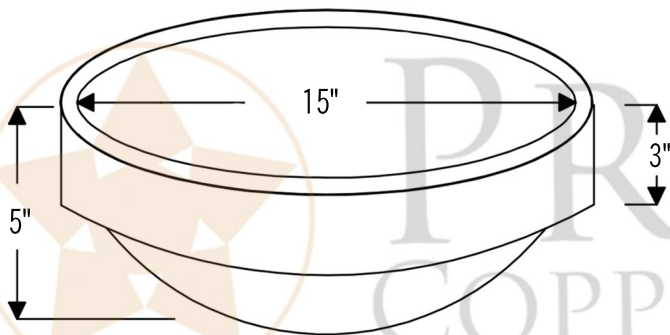

PREMIER
COPPER PRODUCTS

MODEL NUMBER: BSP5_V017SKPC-P

- * Description: 17" Compact Oval Skirted Vessel
Hammered Copper Sink in Polished Copper
- * Outer Dimension: 17" x 13" x 5"
- * Inner Dimension: 15" x 11" x 3"
- * Rim: 1"
- * Skirt Height: 3"
- * Drain Opening: 1.5"
- * Finish: Polished Copper

CODE/STANDARD COMPLIANCE

* IAPMO/cUPC LISTED

THIS PRODUCT IS HAND CRAFTED, SMALL VARIANCES IN COLOR AND SIZE MAY OCCUR.
DO NOT MAKE ANY INSTALLATION CUTS UNTIL YOU RECEIVE YOUR ITEM(S).

PACKAGE INCLUDES THE FOLLOWING ACCESSORIES:

- * 1.5" Non-Overflow Pop-Up Bathroom Sink Drain / PC Finish (Model# D-208PC)
- * Copper Sink Wax (Model# W900-WAX)

* PC: Polished Copper

DRAIN DETAILS (Model# D-208PC)

- * Description: 1.5" Non-Overflow Pop-Up Bathroom Sink Drain
- * Design: Push Up Top
- * Upper Flange Dimension: 2"
- * Material: Solid Brass
- * Prop 65 Compliant