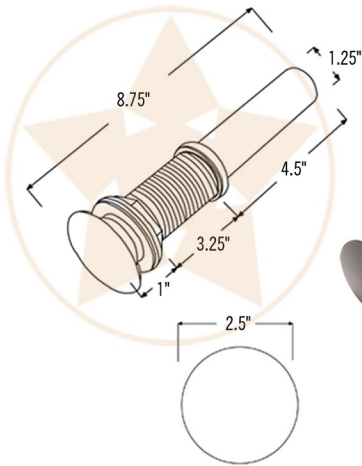

PREMIER
COPPER PRODUCTS

MODEL NUMBER: BSP5_LR17FDB-P

- * Description: Round Under Counter Hammered Copper Sink
- * Outer Dimension: 17" x 6"
- * Inner Dimension: 15" x 6"
- * Rim: 1"
- * Drain Opening: 1.5"
- * Finish: Oil Rubbed Bronze

PACKAGE INCLUDES THE FOLLOWING ACCESSORIES:

- * 1.5" Non-Overflow Pop-Up Bathroom Sink Drain / ORB Finish (Model# D-208ORB)
- * Copper Sink Wax (Model# W900-WAX)
- * Neutral Cure Copper Sink Installation Silicone (Model# C900-ORB)

* ORB: Oil Rubbed Bronze

DRAIN DETAILS (Model# D-208ORB)

- * Description: 1.5" Non-Overflow Pop-Up Bathroom Sink Drain
- * Design: Push Up Top
- * Upper Flange Dimension: 2"
- * Material: Solid Brass
- * Prop 65 Compliant

SILICONE DETAILS (Model# C900-ORB)

- * Description: Neutral Cure Copper Sink Installation Silicone
- * Color: Oil Rubbed Bronze
- * Size: 4.7oz