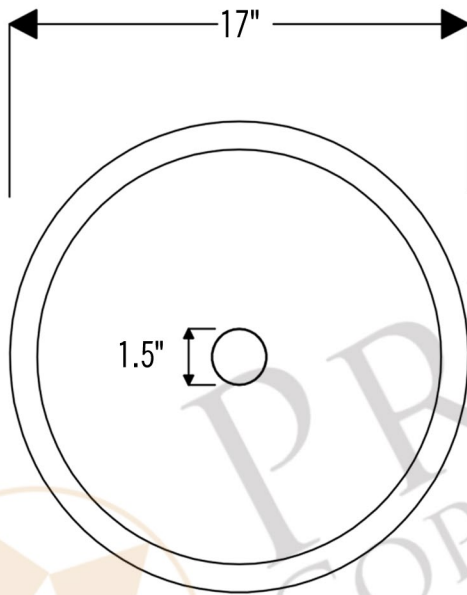

PREMIER
COPPER PRODUCTS

MODEL NUMBER: BSP5_LR17FDB-P

- Description: Round Under Counter Hammered Copper Sink
- Outer Dimension: 17" x 6"
- Inner Dimension: 15" x 6"
- Rim: 1"
- Drain Opening: 1.5"
- Finish: Oil Rubbed Bronze

CODE/STANDARD COMPLIANCE

* IAPMO/cUPC LISTED

* ORB: Oil Rubbed Bronze

THIS PRODUCT IS HAND CRAFTED, SMALL VARIANCES IN COLOR AND SIZE MAY OCCUR.
DO NOT MAKE ANY INSTALLATION CUTS UNTIL YOU RECEIVE YOUR ITEM(S).