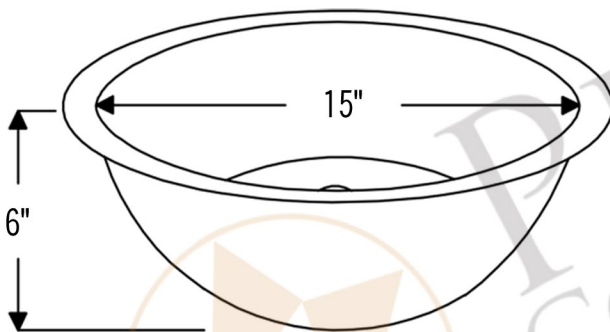

PREMIER
COPPER PRODUCTS

MODEL NUMBER: BSP5_LR17FDB-P

- Description: Round Under Counter Hammered Copper Sink
- Outer Dimension: 17" x 6"
- Inner Dimension: 15" x 6"
- Rim: 1"
- Drain Opening: 1.5"
- Finish: Oil Rubbed Bronze

CODE/STANDARD COMPLIANCE

* IAPMO/cUPC LISTED

* ORB: Oil Rubbed Bronze

THIS PRODUCT IS HAND CRAFTED, SMALL VARIANCES IN COLOR AND SIZE MAY OCCUR.
DO NOT MAKE ANY INSTALLATION CUTS UNTIL YOU RECEIVE YOUR ITEM(S).