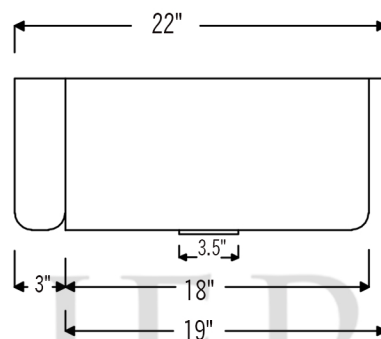

\* ORB: Oil Rubbed Bronze

**SINK DETAILS (Model# KASDB33229G)**

- \* 33" Hammered Copper Kitchen Apron Single Basin Sink w/ Vineyard Design
- \* Color: Oil Rubbed Bronze
- \* Outer Dimension: 33" x 22" x 9"
- \* Inner Dimension: 31" x 19" x 9"
- \* Rim: Left, Back, Right - 1" / Front - 2"
- \* Drain Opening: 3.5" Standard
- \* Material Gauge: 14
- \* CODE / STANDARD COMPLIANCE: IAPMO / cUPC LISTED

\* ORB: Oil Rubbed Bronze

**DRAIN DETAILS (Model# D-130ORB)**

- \* 3.5" Deluxe Garbage Disposal Drain w/ Basket
- \* Color: Oil Rubbed Bronze
- \* Outer Dimension: 4.5" x 2.25"
- \* Inner Dimension: 3.5"
- \* Installation Type: Insinkerator Brand Compatible
- \* Material: Brass
- \* Prop 65 Compliant