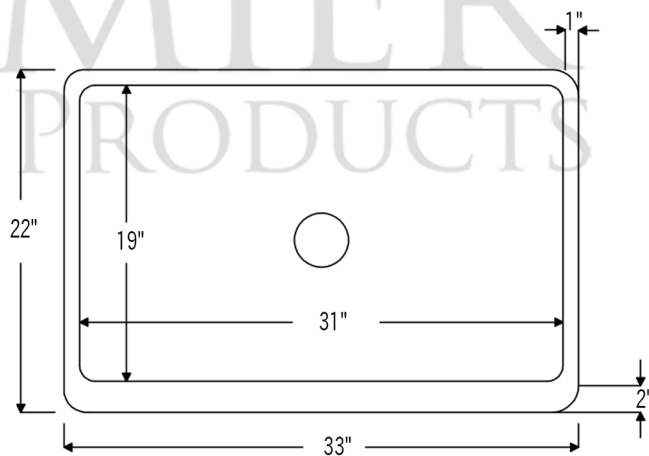

**PACKAGE INCLUDES THE FOLLOWING ITEMS:**

- \* 33" Hammered Copper Kitchen Apron Single Basin Sink w/ Vineyard Design (Model# KASDB33229G)
- \* 3.5" Garbage Disposal Drain w/ Basket / ORB Finish (Model# D-130ORB)
- \* Oil Rubbed Bronze Installation Silicone (Model# C900-ORB)
- \* Copper Sink Wax (Model# W900-WAX)

\* ORB: Oil Rubbed Bronze

**SINK DETAILS (Model# KASDB33229G)**

- \* 33" Hammered Copper Kitchen Apron Single Basin Sink w/ Vineyard Design
- \* Color: Oil Rubbed Bronze
- \* Outer Dimension: 33" x 22" x 9"
- \* Inner Dimension: 31" x 19" x 9"
- \* Rim: Left, Back, Right - 1" / Front - 2"
- \* Drain Opening: 3.5" Standard
- \* Material Gauge: 14
- \* CODE / STANDARD COMPLIANCE: IAPMO / cUPC LISTED

\* ORB: Oil Rubbed Bronze

**DRAIN DETAILS (Model# D-130ORB)**

- \* 3.5" Deluxe Garbage Disposal Drain w/ Basket
- \* Color: Oil Rubbed Bronze
- \* Outer Dimension: 4.5" x 2.25"
- \* Inner Dimension: 3.5"
- \* Installation Type: Insinkerator Brand Compatible
- \* Material: Brass
- \* Prop 65 Compliant

PREMIER  
COPPER PRODUCTS

**SILICONE DETAILS (Model# C900-ORB)**

- \* Neutral Cure Installation Silicone
- \* Size: 4.7 OZ
- \* Matches a Variety of Different Styled Sinks and Drains

**COPPER SINK WAX DETAILS (Model# W900-WAX)**