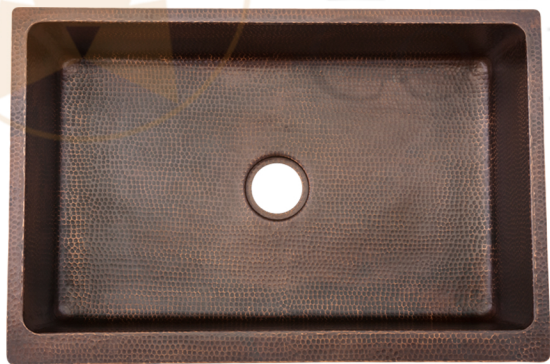

**PACKAGE INCLUDES THE FOLLOWING ITEMS:**

- \* 33" Hammered Copper Kitchen Apron Single Basin Sink w/ Vineyard Design (Model# KASDB33229G)
- \* 3.5" Garbage Disposal Drain w/ Basket / ORB Finish (Model# D-130ORB)
- \* Oil Rubbed Bronze Installation Silicone (Model# C900-ORB)
- \* Copper Sink Wax (Model# W900-WAX)

\* ORB: Oil Rubbed Bronze

**SINK DETAILS (Model# KASDB33229G)**

- \* 33" Hammered Copper Kitchen Apron Single Basin Sink w/ Vineyard Design
- \* Color: Oil Rubbed Bronze
- \* Outer Dimension: 33" x 22" x 9"
- \* Inner Dimension: 31" x 19" x 9"
- \* Rim: Left, Back, Right - 1" / Front - 2"
- \* Drain Opening: 3.5" Standard
- \* Material Gauge: 14
- \* CODE / STANDARD COMPLIANCE: IAPMO / cUPC LISTED

\* ORB: Oil Rubbed Bronze

**DRAIN DETAILS (Model# D-130ORB)**

- \* 3.5" Deluxe Garbage Disposal Drain w/ Basket
- \* Color: Oil Rubbed Bronze
- \* Outer Dimension: 4.5" x 2.25"
- \* Inner Dimension: 3.5"
- \* Installation Type: Insinkerator Brand Compatible
- \* Material: Brass
- \* Prop 65 Compliant