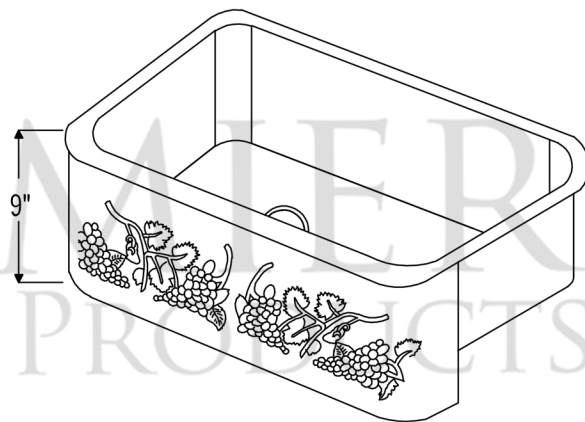

**PACKAGE INCLUDES THE FOLLOWING ITEMS:**

- \* 33" Hammered Copper Kitchen Apron Single Basin Sink w/ Vineyard Design (Model# KASDB33229G)
- \* 3.5" Garbage Disposal Drain w/ Basket / ORB Finish (Model# D-130ORB)
- \* Oil Rubbed Bronze Installation Silicone (Model# C900-ORB)
- \* Copper Sink Wax (Model# W900-WAX)

\* ORB: Oil Rubbed Bronze

**SINK DETAILS (Model# KASDB33229G)**

- \* 33" Hammered Copper Kitchen Apron Single Basin Sink w/ Vineyard Design
- \* Color: Oil Rubbed Bronze
- \* Outer Dimension: 33" x 22" x 9"
- \* Inner Dimension: 31" x 19" x 9"
- \* Rim: Left, Back, Right - 1" / Front - 2"
- \* Drain Opening: 3.5" Standard
- \* Material Gauge: 14
- \* CODE / STANDARD COMPLIANCE: IAPMO / cUPC LISTED