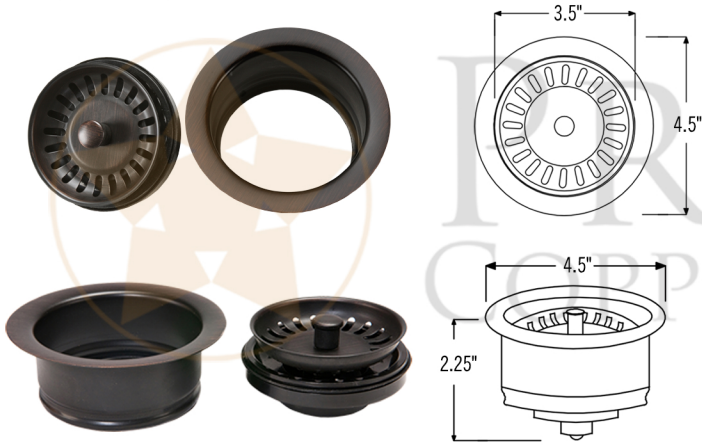

**PACKAGE INCLUDES THE FOLLOWING ITEMS:**

- \* 33" Hammered Copper Kitchen Apron Single Basin Sink w/ Vineyard Design (Model# KASDB33229G)
- \* 3.5" Garbage Disposal Drain w/ Basket / ORB Finish (Model# D-130ORB)
- \* Oil Rubbed Bronze Installation Silicone (Model# C900-ORB)
- \* Copper Sink Wax (Model# W900-WAX)

\* ORB: Oil Rubbed Bronze

**SINK DETAILS (Model# KASDB33229G)**

- \* 33" Hammered Copper Kitchen Apron Single Basin Sink w/ Vineyard Design
- \* Color: Oil Rubbed Bronze
- \* Outer Dimension: 33" x 22" x 9"
- \* Inner Dimension: 31" x 19" x 9"
- \* Rim: Left, Back, Right - 1" / Front - 2"
- \* Drain Opening: 3.5" Standard
- \* Material Gauge: 14
- \* CODE / STANDARD COMPLIANCE: IAPMO / cUPC LISTED

\* ORB: Oil Rubbed Bronze

**DRAIN DETAILS (Model# D-130ORB)**

- \* 3.5" Deluxe Garbage Disposal Drain w/ Basket
- \* Color: Oil Rubbed Bronze
- \* Outer Dimension: 4.5" x 2.25"
- \* Inner Dimension: 3.5"
- \* Installation Type: Insinkerator Brand Compatible
- \* Material: Brass
- \* Prop 65 Compliant