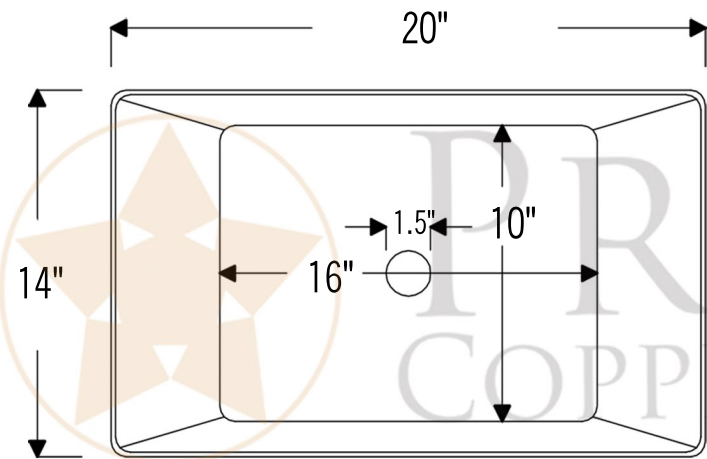

PREMIER
COPPER PRODUCTS

MODEL NUMBER: BSP5_VREC2014EN-P

- * Description: 20" Rectangle Vessel Hammered Copper Sink in Nickel
- * Outer Dimension: 20" x 14" x 4.5"
- * Bottom Dimension: 16" x 10"
- * Drain Opening: 1.5"
- * Finish: Nickel

CODE/STANDARD COMPLIANCE

* IAPMO/cUPC LISTED

THIS PRODUCT IS HAND CRAFTED, SMALL VARIANCES IN COLOR AND SIZE MAY OCCUR.
DO NOT MAKE ANY INSTALLATION CUTS UNTIL YOU RECEIVE YOUR ITEM(S).

PACKAGE INCLUDES THE FOLLOWING ACCESSORIES:

- * 1.5" Non-Overflow Pop-Up Bathroom Sink Drain / BN Finish (Model# D-208BN)
- * Copper Sink Wax (Model# W900-WAX)

* BN: Brushed Nickel

DRAIN DETAILS (Model# D-208BN)

- * Description: 1.5" Non-Overflow Pop-Up Bathroom Sink Drain
- * Design: Push Up Top
- * Upper Flange Dimension: 2"
- * Material: Solid Brass
- * Prop 65 Compliant