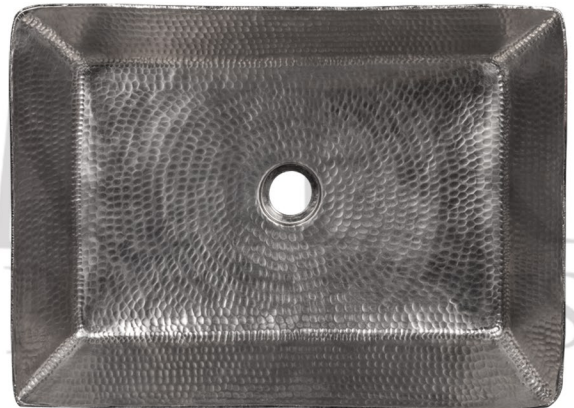

PREMIER
COPPER PRODUCTS

MODEL NUMBER: BSP5_VREC2014EN-P

- * Description: 20" Rectangle Vessel Hammered Copper Sink in Nickel
- * Outer Dimension: 20" x 14" x 4.5"
- * Bottom Dimension: 16" x 10"
- * Drain Opening: 1.5"
- * Finish: Nickel

CODE/STANDARD COMPLIANCE

* IAPMO/cUPC LISTED

THIS PRODUCT IS HAND CRAFTED, SMALL VARIANCES IN COLOR AND SIZE MAY OCCUR.
DO NOT MAKE ANY INSTALLATION CUTS UNTIL YOU RECEIVE YOUR ITEM(S).

PACKAGE INCLUDES THE FOLLOWING ACCESSORIES:

- * 1.5" Non-Overflow Pop-Up Bathroom Sink Drain / BN Finish (Model# D-208BN)
- * Copper Sink Wax (Model# W900-WAX)

* BN: Brushed Nickel

DRAIN DETAILS (Model# D-208BN)

- * Description: 1.5" Non-Overflow Pop-Up Bathroom Sink Drain
- * Design: Push Up Top
- * Upper Flange Dimension: 2"
- * Material: Solid Brass
- * Prop 65 Compliant

WAX DETAILS (Model# W900-WAX)

- * Description: Copper Sink Wax Protectant
- * Made From Natural Bee's Wax
- * No Wax Build Up Ever!
- * Hard Water Protection
- * Works Great on a Variety of Different Surfaces: