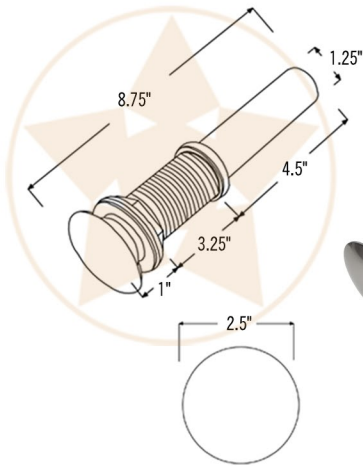

PREMIER
COPPER PRODUCTS

MODEL NUMBER: BSP5_VREC2014EN-P

- * Description: 20" Rectangle Vessel Hammered Copper Sink in Nickel
- * Outer Dimension: 20" x 14" x 4.5"
- * Bottom Dimension: 16" x 10"
- * Drain Opening: 1.5"
- * Finish: Nickel

CODE/STANDARD COMPLIANCE

* IAPMO/cUPC LISTED

THIS PRODUCT IS HAND CRAFTED, SMALL VARIANCES IN COLOR AND SIZE MAY OCCUR.
DO NOT MAKE ANY INSTALLATION CUTS UNTIL YOU RECEIVE YOUR ITEM(S).

PACKAGE INCLUDES THE FOLLOWING ACCESSORIES:

- * 1.5" Non-Overflow Pop-Up Bathroom Sink Drain / BN Finish (Model# D-208BN)
- * Copper Sink Wax (Model# W900-WAX)

* BN: Brushed Nickel

DRAIN DETAILS (Model# D-208BN)

- * Description: 1.5" Non-Overflow Pop-Up Bathroom Sink Drain
- * Design: Push Up Top
- * Upper Flange Dimension: 2"
- * Material: Solid Brass
- * Prop 65 Compliant