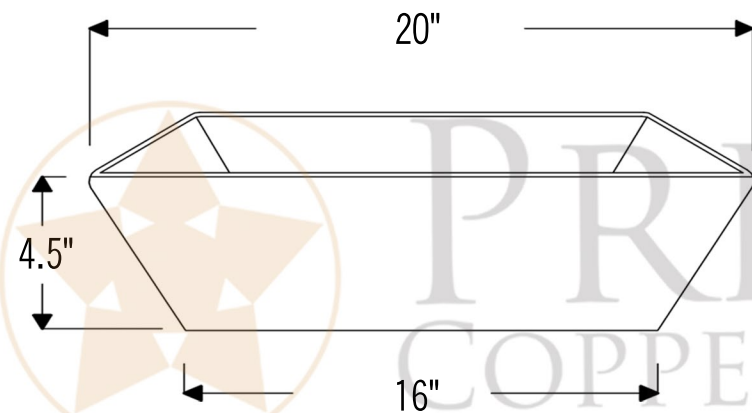

PREMIER
COPPER PRODUCTS

MODEL NUMBER: BSP5_VREC2014EN-P

- * Description: 20" Rectangle Vessel Hammered Copper Sink in Nickel
- * Outer Dimension: 20" x 14" x 4.5"
- * Bottom Dimension: 16" x 10"
- * Drain Opening: 1.5"
- * Finish: Nickel

CODE/STANDARD COMPLIANCE

* IAPMO/cUPC LISTED

THIS PRODUCT IS HAND CRAFTED, SMALL VARIANCES IN COLOR AND SIZE MAY OCCUR.
DO NOT MAKE ANY INSTALLATION CUTS UNTIL YOU RECEIVE YOUR ITEM(S).

PACKAGE INCLUDES THE FOLLOWING ACCESSORIES:

- * 1.5" Non-Overflow Pop-Up Bathroom Sink Drain / BN Finish (Model# D-208BN)
- * Copper Sink Wax (Model# W900-WAX)

* BN: Brushed Nickel

DRAIN DETAILS (Model# D-208BN)

- * Description: 1.5" Non-Overflow Pop-Up Bathroom Sink Drain
- * Design: Push Up Top
- * Upper Flange Dimension: 2"
- * Material: Solid Brass
- * Prop 65 Compliant