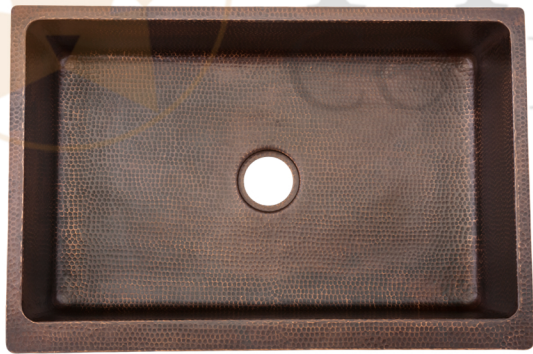

**PACKAGE INCLUDES THE FOLLOWING ITEMS:**

- \* 33" Hammered Copper Kitchen Apron Single Basin Sink w/ Star Design (Model# KASDB33229ST)
- \* 3.5" Garbage Disposal Drain w/ Basket / ORB Finish (Model# D-130ORB)
- \* Oil Rubbed Bronze Installation Silicone (Model# C900-ORB)
- \* Copper Sink Wax (Model# W900-WAX)

\* ORB: Oil Rubbed Bronze

**SINK DETAILS (Model# KASDB33229ST)**

- \* 33" Hammered Copper Kitchen Apron Single Basin Sink w/ Star Design
- \* Color: Oil Rubbed Bronze
- \* Outer Dimension: 33" x 22" x 9"
- \* Inner Dimension: 31" x 19" x 9"
- \* Rim: Left, Back, Right - 1" / Front - 2"
- \* Drain Opening: 3.5" Standard
- \* Material Gauge: 14
- \* CODE / STANDARD COMPLIANCE: IAPMO / cUPC LISTED

### **PACKAGE INCLUDES THE FOLLOWING ITEMS:**

- \* 33" Hammered Copper Kitchen Apron Single Basin Sink w/ Star Design (Model# KASDB33229ST)
- \* 3.5" Garbage Disposal Drain w/ Basket / ORB Finish (Model# D-130ORB)
- \* Oil Rubbed Bronze Installation Silicone (Model# C900-ORB)
- \* Copper Sink Wax (Model# W900-WAX)

### **SILICONE DETAILS (Model# C900-ORB)**

- \* Neutral Cure Installation Silicone
- \* Size: 4.7 OZ
- \* Matches a Variety of Different Styled Sinks and Drains