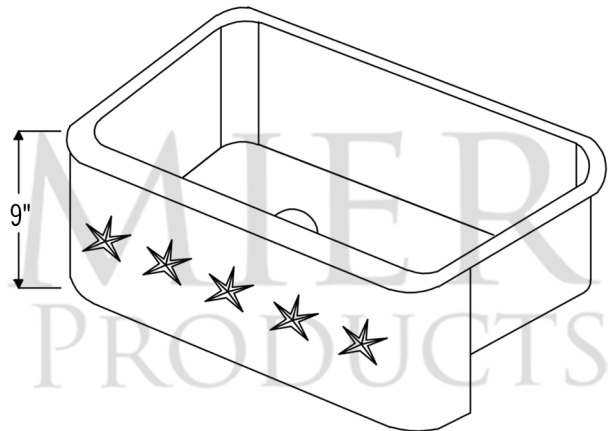

**PACKAGE INCLUDES THE FOLLOWING ITEMS:**

- \* 33" Hammered Copper Kitchen Apron Single Basin Sink w/ Star Design (Model# KASDB33229ST)
- \* 3.5" Garbage Disposal Drain w/ Basket / ORB Finish (Model# D-130ORB)
- \* Oil Rubbed Bronze Installation Silicone (Model# C900-ORB)
- \* Copper Sink Wax (Model# W900-WAX)

\* ORB: Oil Rubbed Bronze

**SINK DETAILS (Model# KASDB33229ST)**

- \* 33" Hammered Copper Kitchen Apron Single Basin Sink w/ Star Design
- \* Color: Oil Rubbed Bronze
- \* Outer Dimension: 33" x 22" x 9"
- \* Inner Dimension: 31" x 19" x 9"
- \* Rim: Left, Back, Right - 1" / Front - 2"
- \* Drain Opening: 3.5" Standard
- \* Material Gauge: 14
- \* CODE / STANDARD COMPLIANCE: IAPMO / cUPC LISTED

### **PACKAGE INCLUDES THE FOLLOWING ITEMS:**

- \* 33" Hammered Copper Kitchen Apron Single Basin Sink w/ Star Design (Model# KASDB33229ST)
- \* 3.5" Garbage Disposal Drain w/ Basket / ORB Finish (Model# D-130ORB)
- \* Oil Rubbed Bronze Installation Silicone (Model# C900-ORB)
- \* Copper Sink Wax (Model# W900-WAX)