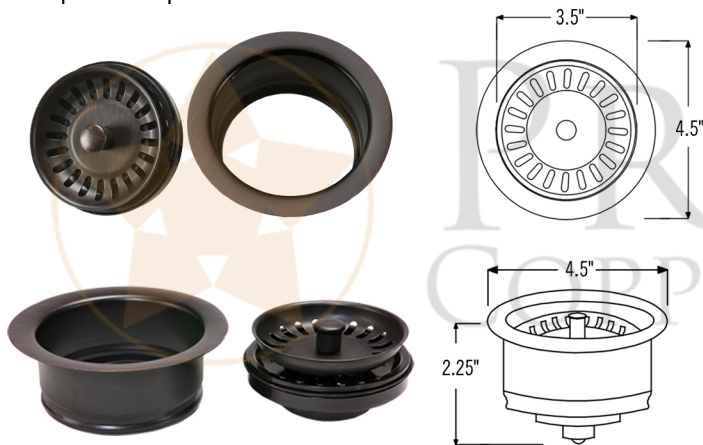

**PACKAGE INCLUDES THE FOLLOWING ITEMS:**

- \* 33" Hammered Copper Kitchen Apron Single Basin Sink w/ Star Design (Model# KASDB33229ST)
- \* 3.5" Garbage Disposal Drain w/ Basket / ORB Finish (Model# D-130ORB)
- \* Oil Rubbed Bronze Installation Silicone (Model# C900-ORB)
- \* Copper Sink Wax (Model# W900-WAX)

\* ORB: Oil Rubbed Bronze

**SINK DETAILS (Model# KASDB33229ST)**

- \* 33" Hammered Copper Kitchen Apron Single Basin Sink w/ Star Design
- \* Color: Oil Rubbed Bronze
- \* Outer Dimension: 33" x 22" x 9"
- \* Inner Dimension: 31" x 19" x 9"
- \* Rim: Left, Back, Right - 1" / Front - 2"
- \* Drain Opening: 3.5" Standard
- \* Material Gauge: 14
- \* CODE / STANDARD COMPLIANCE: IAPMO / cUPC LISTED

### **PACKAGE INCLUDES THE FOLLOWING ITEMS:**

- \* 33" Hammered Copper Kitchen Apron Single Basin Sink w/ Star Design (Model# KASDB33229ST)
- \* 3.5" Garbage Disposal Drain w/ Basket / ORB Finish (Model# D-130ORB)
- \* Oil Rubbed Bronze Installation Silicone (Model# C900-ORB)
- \* Copper Sink Wax (Model# W900-WAX)

### **SILICONE DETAILS (Model# C900-ORB)**

- \* Neutral Cure Installation Silicone
- \* Size: 4.7 OZ
- \* Matches a Variety of Different Styled Sinks and Drains