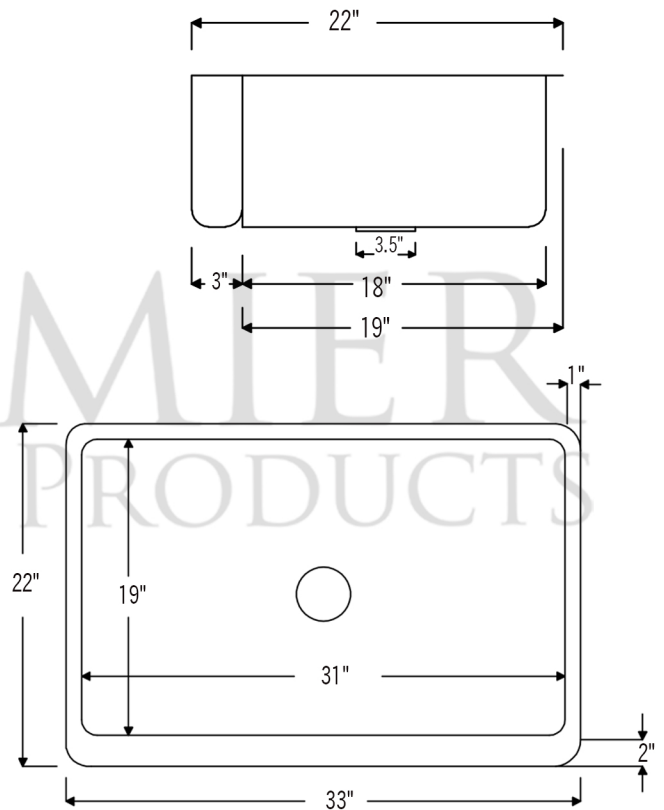

**PACKAGE INCLUDES THE FOLLOWING ITEMS:**

- \* 33" Hammered Copper Kitchen Apron Single Basin Sink w/ Star Design (Model# KASDB33229ST)
- \* 3.5" Garbage Disposal Drain w/ Basket / ORB Finish (Model# D-130ORB)
- \* Oil Rubbed Bronze Installation Silicone (Model# C900-ORB)
- \* Copper Sink Wax (Model# W900-WAX)

\* ORB: Oil Rubbed Bronze

**SINK DETAILS (Model# KASDB33229ST)**

- \* 33" Hammered Copper Kitchen Apron Single Basin Sink w/ Star Design
- \* Color: Oil Rubbed Bronze
- \* Outer Dimension: 33" x 22" x 9"
- \* Inner Dimension: 31" x 19" x 9"
- \* Rim: Left, Back, Right - 1" / Front - 2"
- \* Drain Opening: 3.5" Standard
- \* Material Gauge: 14
- \* CODE / STANDARD COMPLIANCE: IAPMO / cUPC LISTED

### **DRAIN DETAILS (Model# D-130ORB)**

- \* 3.5" Deluxe Garbage Disposal Drain w/ Basket
- \* Color: Oil Rubbed Bronze
- \* Outer Dimension: 4.5" x 2.25"
- \* Inner Dimension: 3.5"
- \* Installation Type: Insinkerator Brand Compatible
- \* Material: Brass
- \* Prop 65 Compliant

### **SILICONE DETAILS (Model# C900-ORB)**

- \* Neutral Cure Installation Silicone
- \* Size: 4.7 OZ
- \* Matches a Variety of Different Styled Sinks and Drains