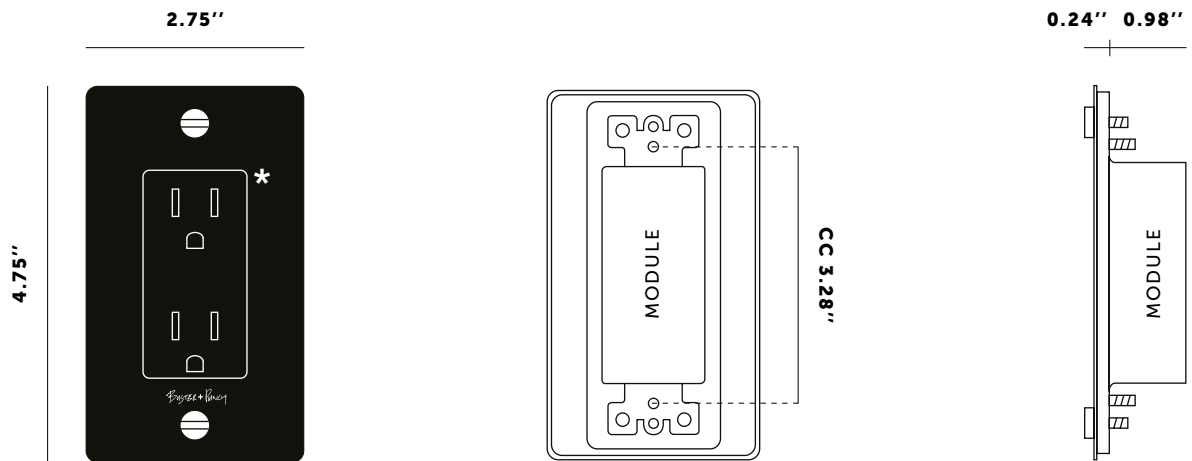

### TECH SPEC

\*All plug socket inserts are black except for inserts for white electricity which is white.

FINISH	SKU	SPECIFICATIONS
 white	<b>US-SO-CO-1G-STA-WH</b>	1 x duplex outlet 15A 125V 5-15R 60HZ  ETL-tested for use throughout North America.  <b>Care instructions</b> Wipe with damp cloth with no loose hairs, avoid using any chemicals. Please note all finishes are prone to aging.
 steel	<b>US-SO-CO-1G-STA-ST</b>	
 brass	<b>US-SO-CO-1G-STA-BR</b>	
 smoked bronze	<b>US-SO-CO-1G-STA-SM</b>	
 black	<b>US-SO-CO-1G-STA-BL</b>	