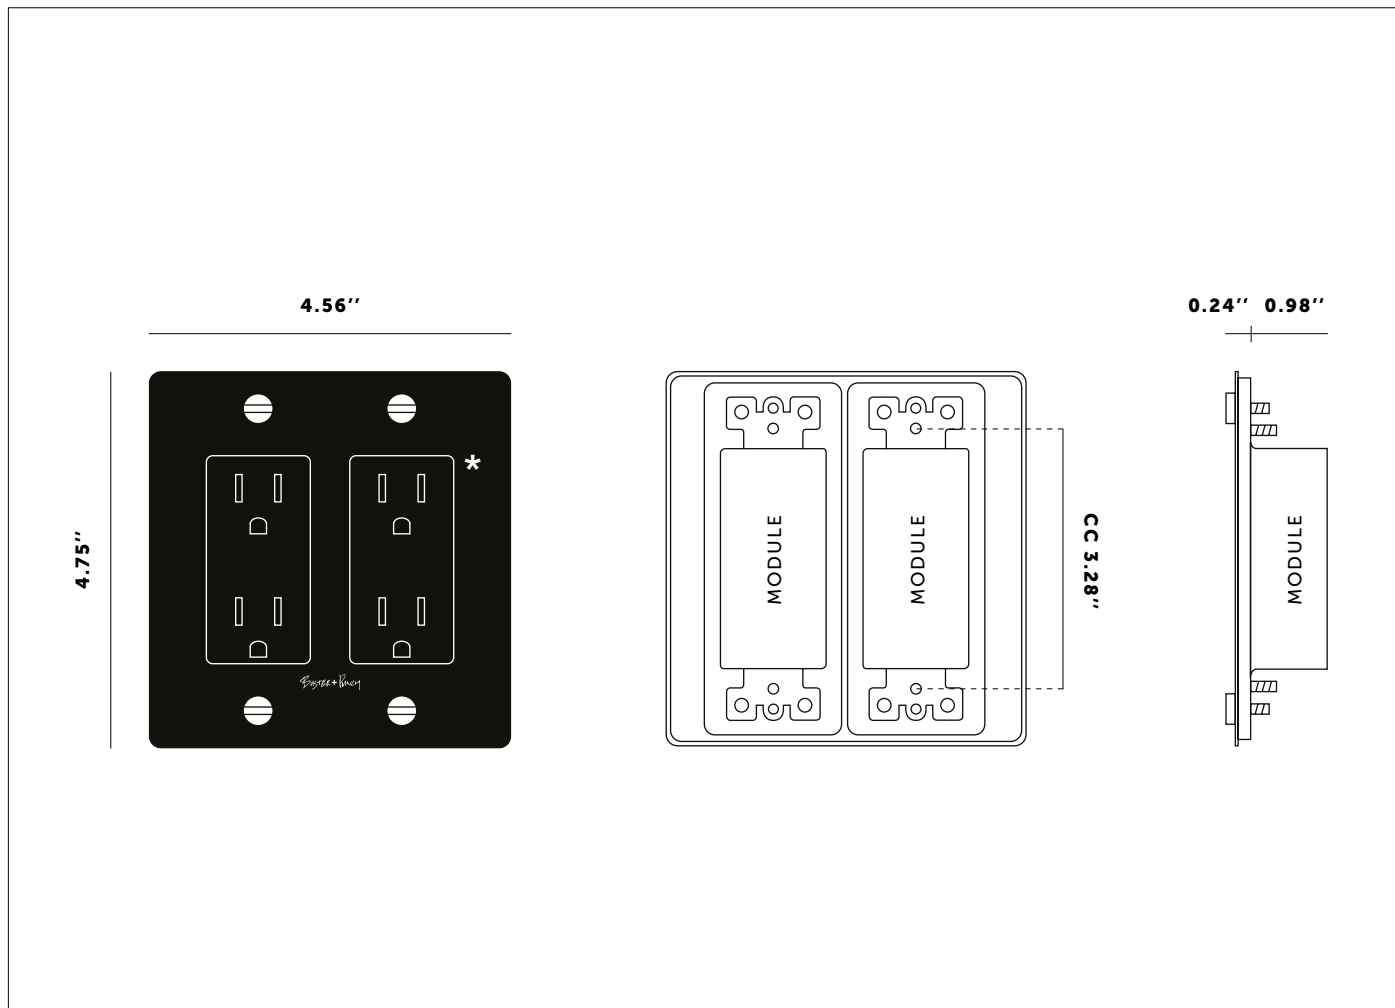

BUSTER + PUNCH

2G DUPLEX OUTLET

TECH SPEC

*All plug socket inserts are black except for inserts for white electricity which is white.

FINISH	SKU	SPECIFICATIONS
white	US-SO-CO-2G-STA-WH	2 x duplex outlet 15A 125V 5-15R 60HZ ETL-tested for use throughout North America. Care instructions Wipe with damp cloth with no loose hairs, avoid using any chemicals. Please note all finishes are prone to aging.
steel	US-SO-CO-2G-STA-ST	
brass	US-SO-CO-2G-STA-BR	
smoked bronze	US-SO-CO-2G-STA-SM	
black	US-SO-CO-2G-STA-BL